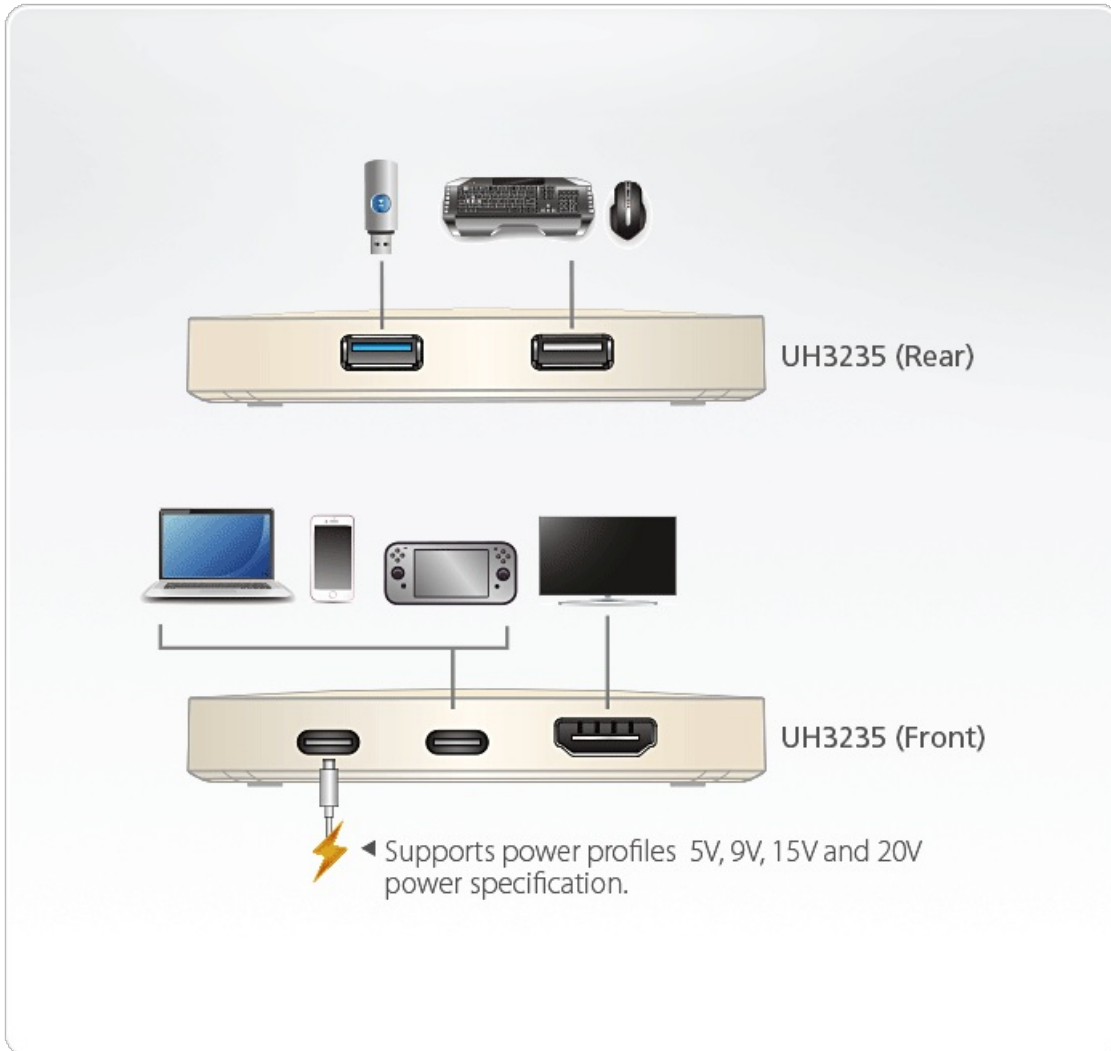

Diagram

ATEN International Co., Ltd.

3F., No.125, Sec. 2, Datong Rd., Sijhih District., New Taipei City 221, Taiwan
Phone: 886-2-8692-6789 Fax: 886-2-8692-6767
www.aten.com E-mail: marketing@aten.com

© Copyright 2015 ATEN® International Co., Ltd.
ATEN and the ATEN logo are trademarks of ATEN International Co., Ltd.
All rights reserved. All other trademarks are the property of their
respective owners.