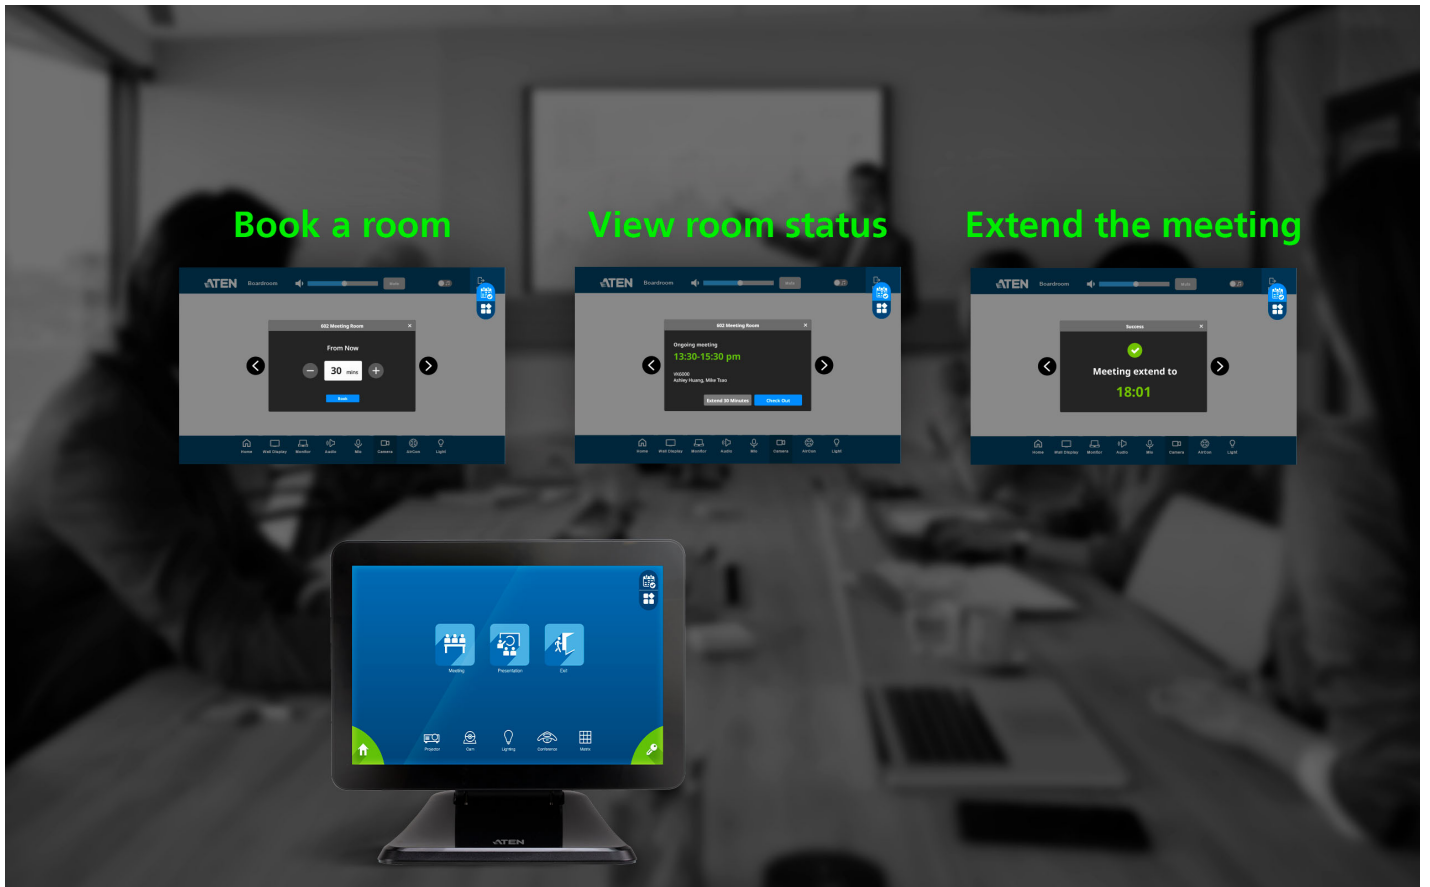

VK330

10.1" Touch Panel

One Panel. Total Control

VK330 10.1" Touch Panel

The VK330 10" Touch Panel centralizes system control through an intuitive, responsive interface, allowing quick switching between the ATEN Control System app and third-party applications. Integrated with ATEN's Room Booking System, it also enables room status updates directly from the panel, streamlining meeting setup. Its compact 10" design and PoE capability make it ideal for mid- to large-sized meeting and conference rooms, where a clearly readable screen and simplified cabling are essential.

App Switching

RBS Integration

Video Streaming
Preview

Multi-Room
Centralized Control

Power
over Ethernet

VESA Mounting

Third-Party Application Control with AppSwitcher

In addition to interfacing with the ATEN Control System, the VK330 also serves as a dedicated, cost-effective touch panel for third-party apps such as video conferencing, device control, or custom room apps, enabling direct control without a separate controller.

Streamlining Access with In-Room Booking Control

With integration into [ATEN Unizon](#) and the Room Booking System, booking a room, checking in or out, viewing room status, and extending a meeting are all just a few taps away on the panel – anytime during a meeting.

Features

The ATEN VK330 is a 10.1" Touch Panel, featuring capacitive multi-touch TFT-LCD screen. Natively installed with the ATEN Control System app, the touch panel is compatible with ATEN Control Box and Control Pad. In conjunction with the [VK401](#), the system enables exclusive card-access functionality. This allows authorized users to efficiently book and check in meeting rooms, thereby contributing to the streamlined automation of conference room operations.