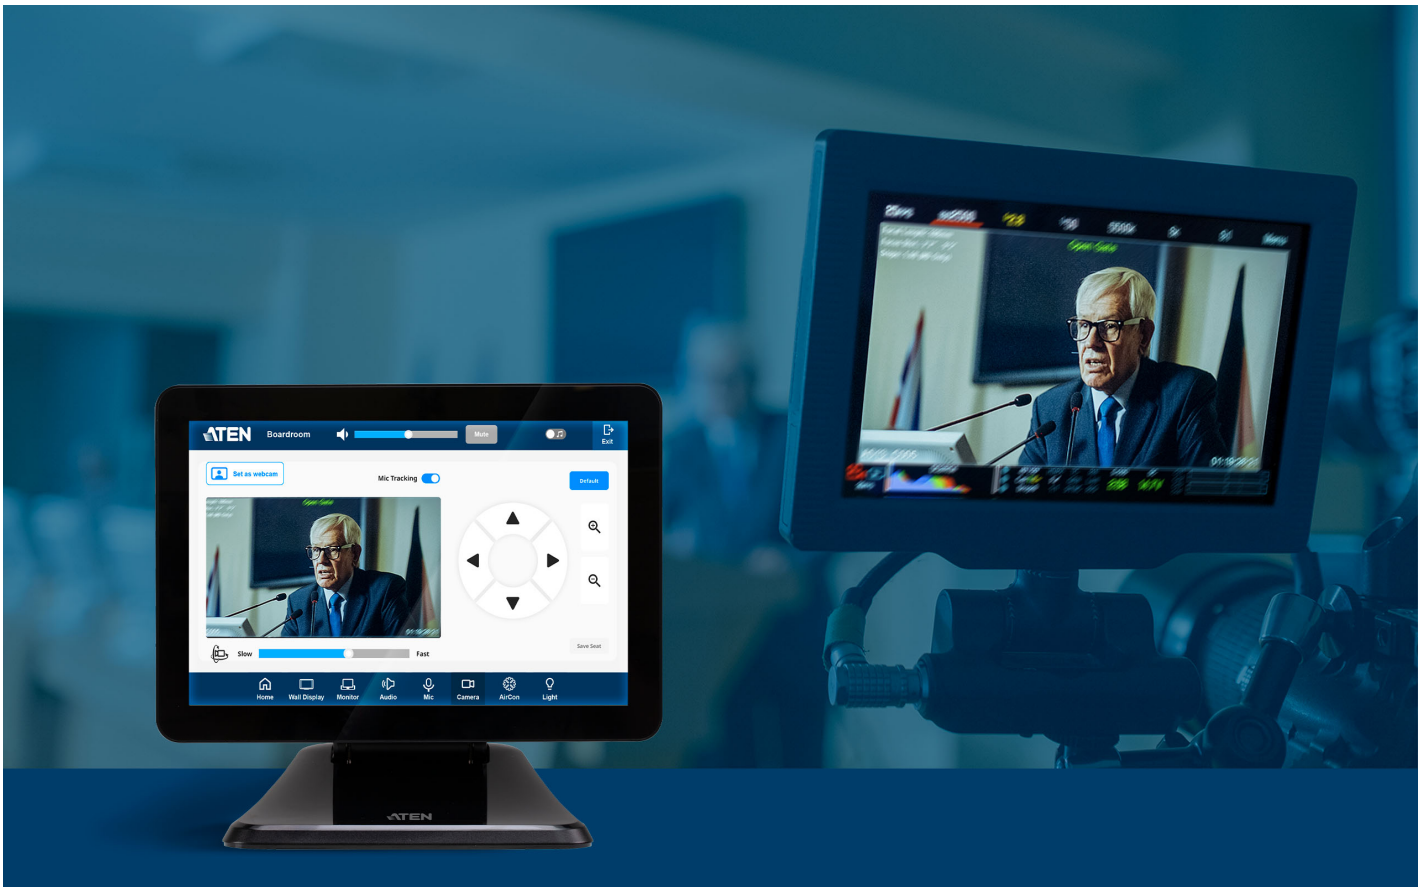

VK330

10.1" Touch Panel

One Panel. Total Control

VK330 10.1" Touch Panel

The VK330 10" Touch Panel centralizes system control through an intuitive, responsive interface, allowing quick switching between the ATEN Control System app and third-party applications. Integrated with ATEN's Room Booking System, it also enables room status updates directly from the panel, streamlining meeting setup. Its compact 10" design and PoE capability make it ideal for mid- to large-sized meeting and conference rooms, where a clearly readable screen and simplified cabling are essential.

App Switching

RBS Integration

Video Streaming
Preview

Multi-Room
Centralized Control

Power
over Ethernet

VESA Mounting

Third-Party Application Control with AppSwitcher

In addition to interfacing with the ATEN Control System, the VK330 also serves as a dedicated, cost-effective touch panel for third-party apps such as video conferencing, device control, or custom room apps, enabling direct control without a separate controller.

Streamlining Access with In-Room Booking Control

With integration into [ATEN Unizon](#) and the Room Booking System, booking a room, checking in or out, viewing room status, and extending a meeting are all just a few taps away on the panel – anytime during a meeting.

Real-Time Video Streaming Preview

The VK330 displays real-time feeds from IP cameras and ATEN VE89 series video over IP transmitters via native RTSP/ONVIF protocols, enabling direct preview and seamless switching of video sources from the panel.