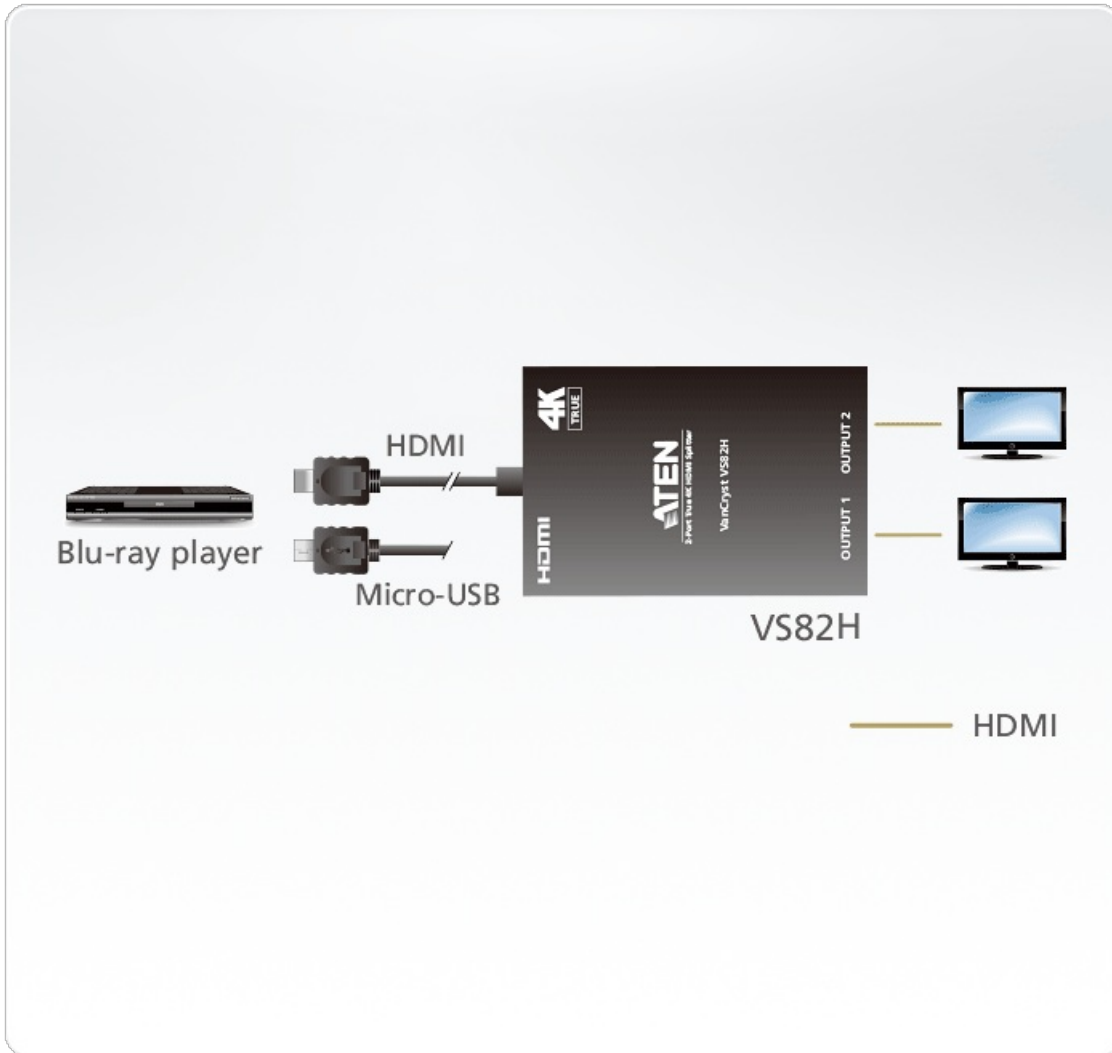

Diagram

ATEN International Co., Ltd.

3F., No.125, Sec. 2, Datong Rd., Sijhih District., New Taipei City 221, Taiwan
Phone: 886-2-8692-6789 Fax: 886-2-8692-6767
www.aten.com E-mail: marketing@aten.com

© Copyright 2015 ATEN® International Co., Ltd.
ATEN and the ATEN logo are trademarks of ATEN International Co., Ltd.
All rights reserved. All other trademarks are the property of their
respective owners.