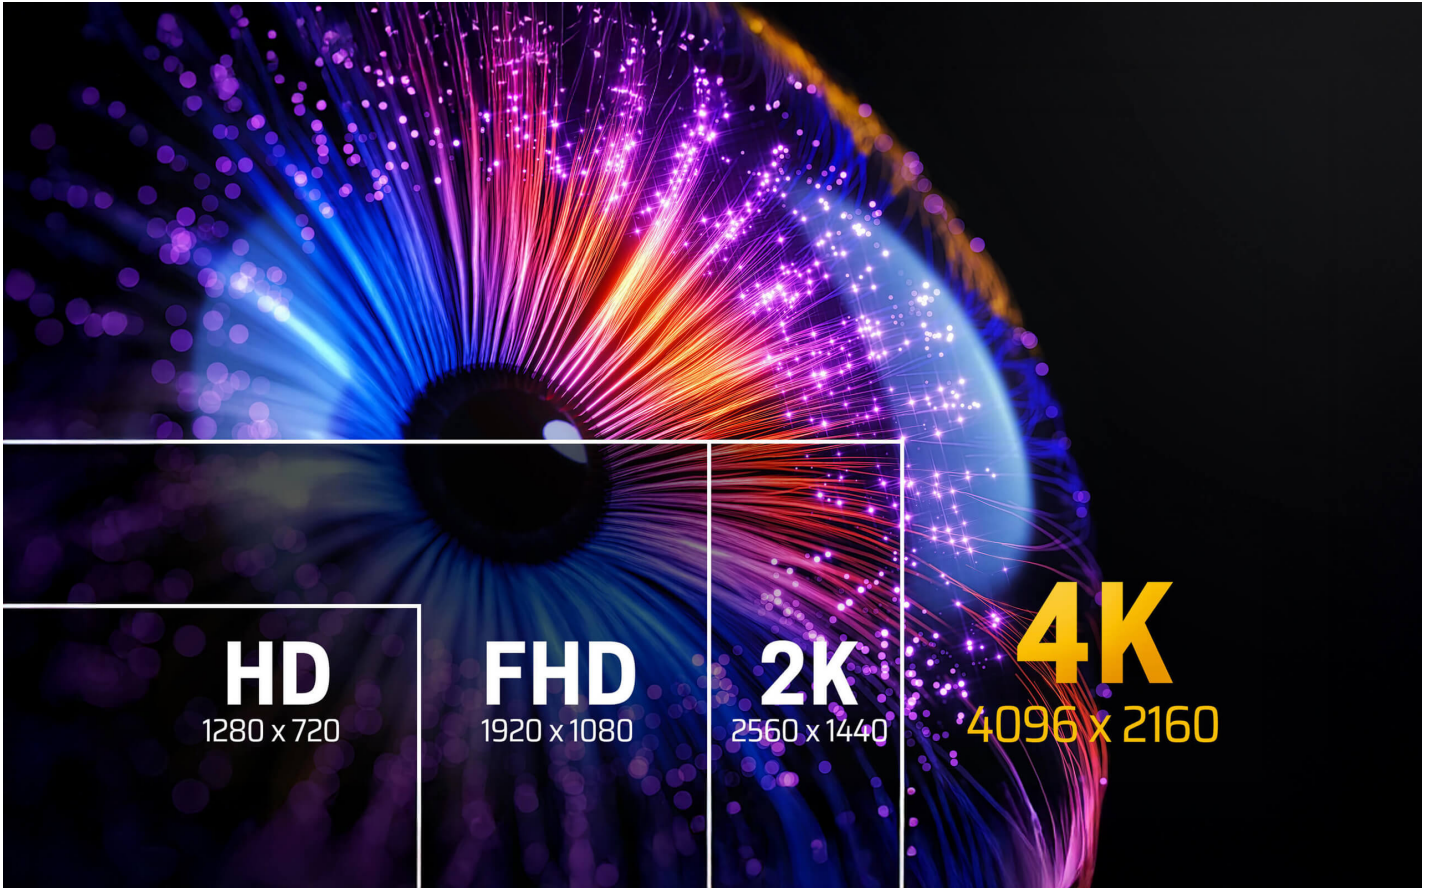

2L-7D01H

1 m High Speed True 4K HDMI Cable with Ethernet

Super Speed, Stunning Visuals

1 m | 2 m | 3 m

High Speed True 4K HDMI Cable with Ethernet

HDMI 2.0 / 4K TRUE HDR / 18 Gbps / HDCP 2.2 / 21:9 Aspect Ratio / 90° Bend radius

Stunning 4K Clarity with HDR Enhancement

Featuring True 4K visual clarity, the addition of HDR further delivers stunning video quality by enhancing brightness, contrast, and color range for more vibrant and vivid images.

Captivating Cinematic Audio-Visual Mastery

- Up to 32 channels for an ultimate surround sound experience
- 1536 kHz audio sample rate for realistic audio presentation
- Ultra-wide 21:9 aspect ratio for cinema-level video experience