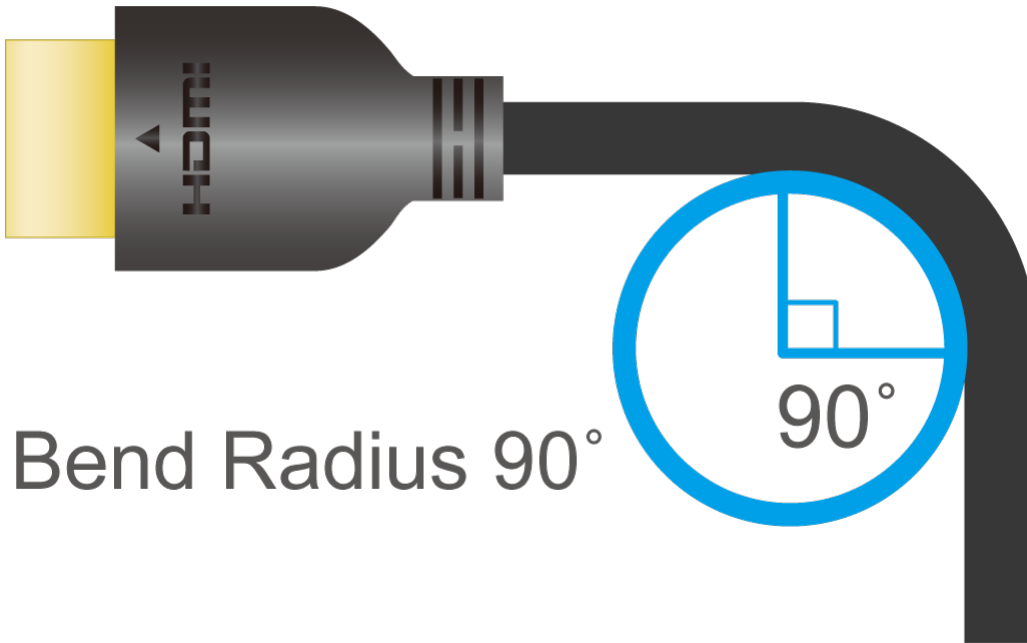

Diagram

ATEN International Co., Ltd.

3F., No. 125, Sec. 2, Datong Rd., Sijhih District., New Taipei City 221, Taiwan
Phone: 886-2-8692-6789 Fax: 886-2-8692-6767
www.aten.com E-mail: marketing@aten.com