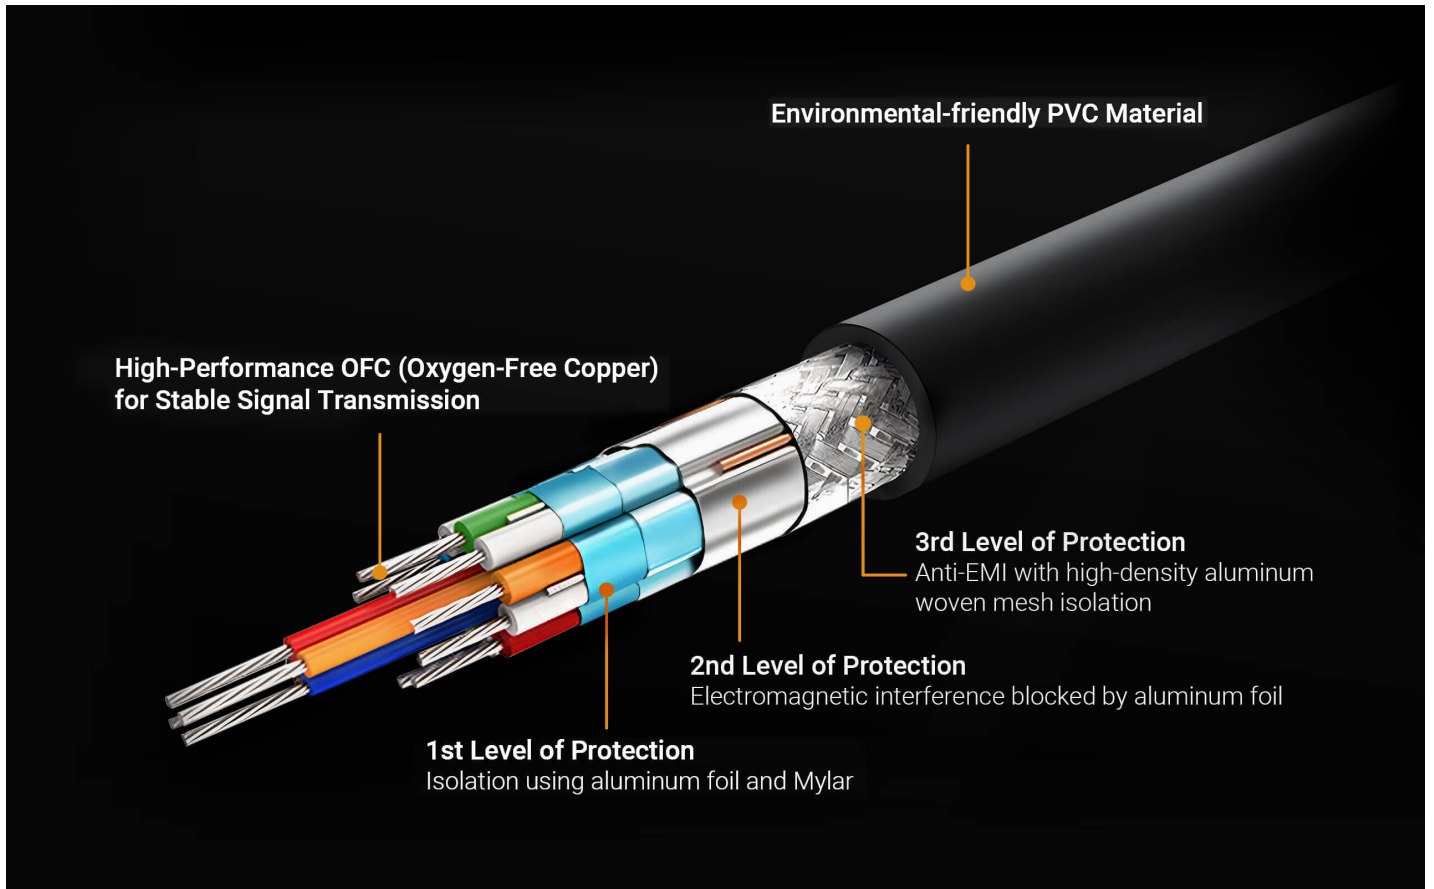

Broad Compatibility

Display Device

- 8K
TV / HDTV
- 4K@120
Monitor
- Projector
- Video Wall

- PC
- Laptop
- TV Box
- Gaming

Source Device

Applications

- 1.
- 2.
- 3.

At Home