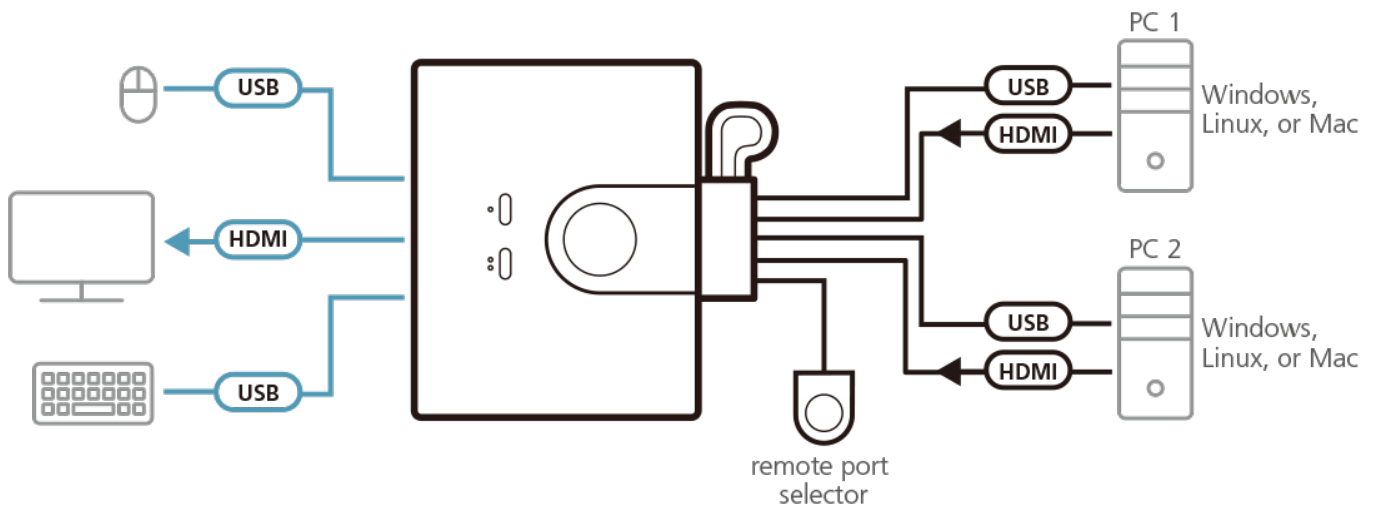

Specification

Computer Connections	2
Port Selection	Remote Port Selector
Connectors	
Console Ports	1 x HDMI Female 2 x USB Type A Female
KVM Ports	2 x HDMI Male 2 x USB Type A Male
LEDs	
Selected	2 (Green)
Cable Length	
Computer	2 x 1.2 m
Remote Port Selector	1.8 m
Video	1920 x 1080 @ 60 Hz; 1920 X 1200 @ 60Hz
Power Consumption	DC5V:1.518W:11BTU/h Note: ● The measurement in Watts indicates the typical power consumption of the device with no external loading. ● The measurement in BTU/h indicates the power consumption of the device when it is fully loaded.
Environmental	
Operating Temperature	0-50°C
Storage Temperature	-20-60°C
Humidity	0-80% RH, Non-condensing
Physical Properties	
Housing	Plastic
Weight	0.26 kg (0.57 lb)
Dimensions (L x W x H)	8.24 x 6.65 x 2.52 cm (3.24 x 2.62 x 0.99 in.)
Note	For some of rack mount products, please note that the standard physical dimensions of WxDxH are expressed using a LxWxH format.

Diagram