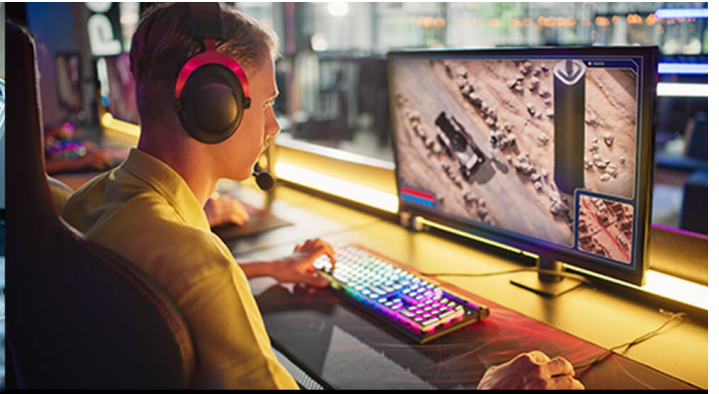

Entertainment