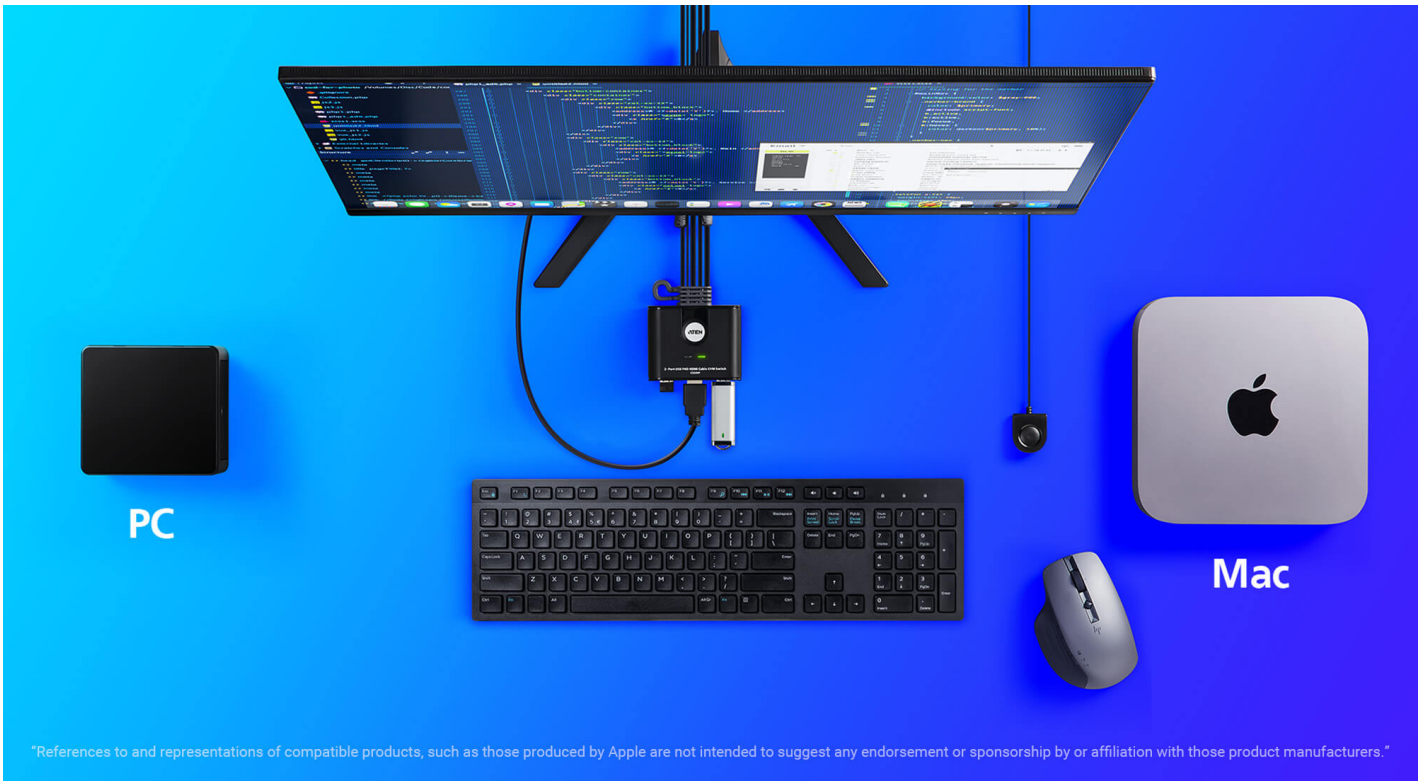

2 PCs Share One Set of Keyboard, Mouse and Monitor

Supercharge your productivity with the compact **CS22HF HDMI Cable KVM Switch**, and get started with multitasking across different platforms. With one set of keyboard, mouse and monitor, one click is all it takes to take control of either of your computers and enjoy stunning Full HD resolution for crisp, clear visuals for any desktop task. Installation is as easy as plug-n-play connections via USB and HDMI, and the CS22HF's patented all-in-one design (cables + KVM) further transforms your desk into a neat and tidy workspace that you can immerse in all day long with comfort.

Reclaim desk space, boost productivity, and experience the freedom of a multi-computer workspace – all thanks to the **CS22HF**.

Cross-platform Access via One KVM Console

The setup of CS22HF allows instant access across 2 computer platforms (e.g. Windows, MacOS, Linux, etc.) via one KVM console (i.e. one set of keyboard/mouse/monitor).

Switch as Quick as One Touch

The 1.8-meter remote port selector can be flexibly located, allowing quick and straightforward switching between 2 computers from anywhere on the desktop.

Plug-n-Play Peripheral Sharing