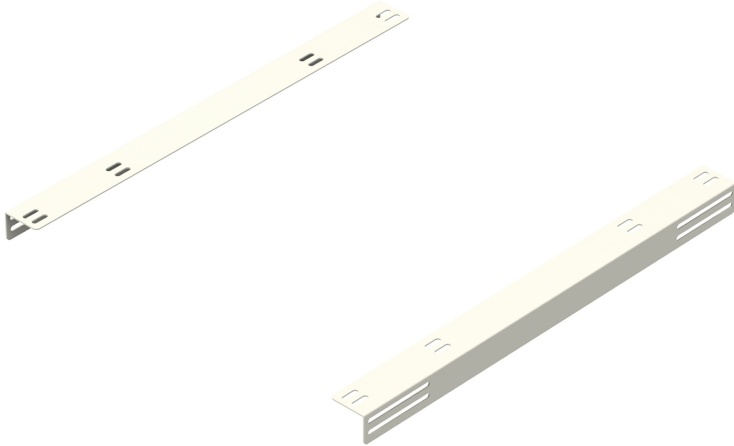

## RA1000

Rack Mount Bracket (Depth: 540 mm)

ATEN offers a variety of flexible rack accessories to meet the needs of IT personnel in managing racks and installing equipment. All accessories are designed with functionality in mind to ensure the safe operation of both equipment and personnel, and can be applied flexibly to accommodate different rack configuration requirements.

The ATEN Rack Mount Bracket must be used in conjunction with ATEN's Fixed Rack Shelf. It is installed symmetrically on the left and right inside the rack to support IT equipment such as servers and network switches, with a total load capacity of up to 50 kg. It comes in both white and black color variants.

### Features

- Designed to be used with ATEN Fixed Rack Shelf ([RA1100](#)) to support IT equipment such as servers and network switches, with a total load capacity of up to 50 kg
- Compatible with ATEN 19-inch or network racks (750 mm depth), and can be installed at any height on adjustable vertical rails
- Available in white and black color variants

### Specification

|                     |                                   |
|---------------------|-----------------------------------|
| Physical Properties |                                   |
| Overall Height      | 35mm                              |
| Overall Width       | 45mm                              |
| Overall Depth       | 540mm                             |
| Thickness           | 1.6 mm                            |
| Color               | White (RA1000W) / Black (RA1000B) |
| Load Capacity       | 50 kg                             |