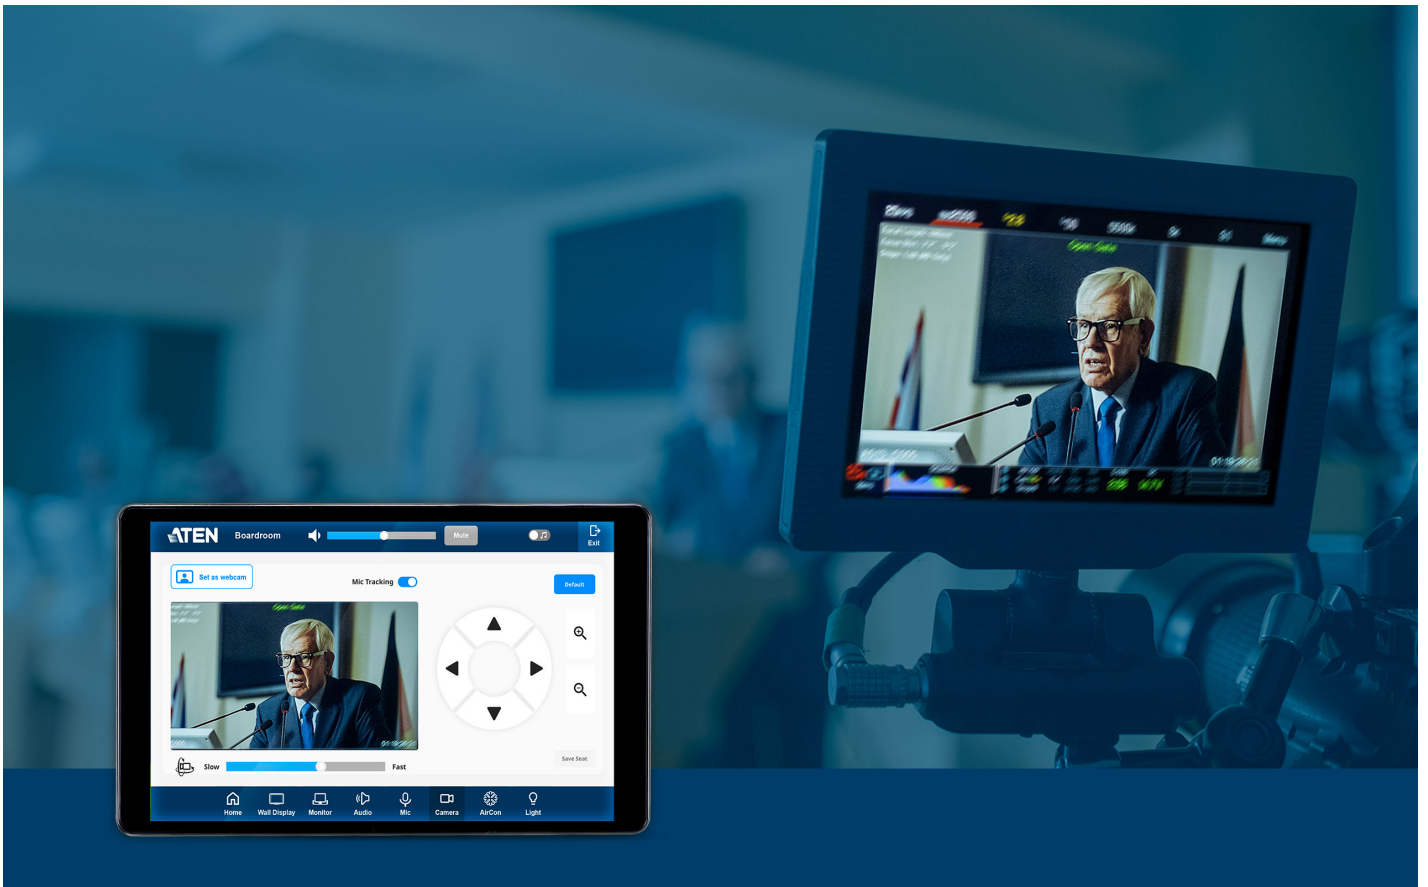

VK320

8" Touch Panel

VK320 8" Touch Panel

The VK320 8" Touch Panel centralizes system control through an intuitive, responsive interface, allowing quick switching between the ATEN Control System app and third-party applications. Integrated with ATEN's Room Booking System, it also enables room status updates directly from the panel, streamlining meeting setup. Its compact 8" design and PoE capability make it ideal for space-efficient installations such as digital podiums and lecterns, where minimal footprint and simplified cabling are essential.

Third-Party Application Control with AppSwitcher

In addition to interfacing with the ATEN Control System, the VK320 also serves as a dedicated, cost-effective touch panel for third-party apps such as video conferencing, device control, or custom room apps, enabling direct control without a separate controller.

Streamlining Access with In-Room Booking Control

With integration into [ATEN Unizon](#) and the Room Booking System, booking a room, checking in or out, viewing room status, and extending a meeting are all just a few taps away on the panel – anytime during a meeting.

Real-Time Video Streaming Preview

The VK320 displays real-time feeds from IP cameras and ATEN VE89 series video over IP transmitters via native RTSP/ONVIF protocols, enabling direct preview and seamless switching of video sources from the panel.