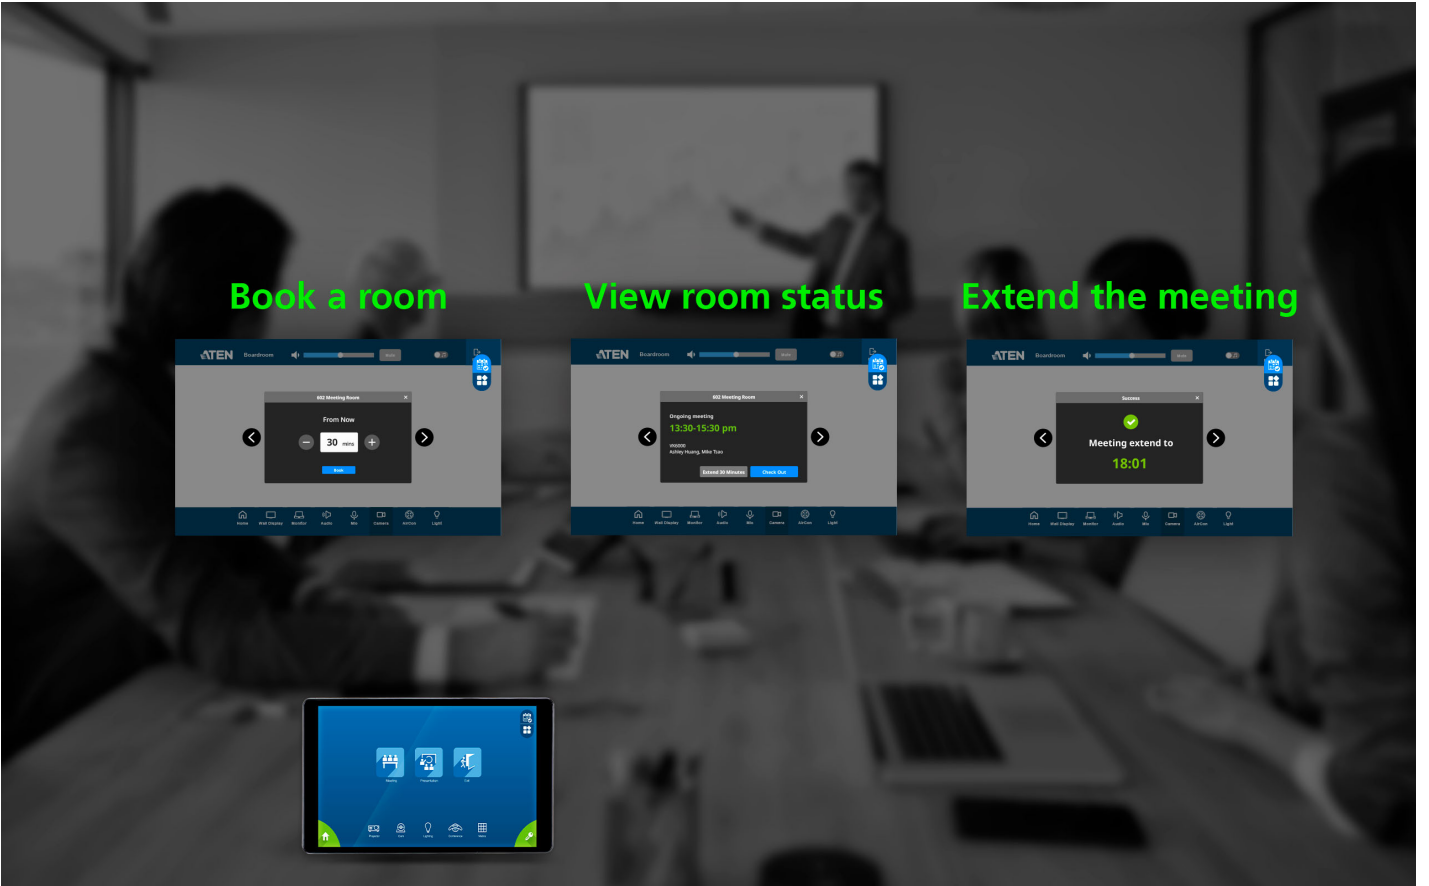

## VK320

8" Touch Panel

One Panel. Total Control

**VK320** 8" Touch Panel

The VK320 8" Touch Panel centralizes system control through an intuitive, responsive interface, allowing quick switching between the ATEN Control System app and third-party applications. Integrated with ATEN's Room Booking System, it also enables room status updates directly from the panel, streamlining meeting setup. Its compact 8" design and PoE capability make it ideal for space-efficient installations such as digital podiums and lecterns, where minimal footprint and simplified cabling are essential.

### Third-Party Application Control with AppSwitcher

In addition to interfacing with the ATEN Control System, the VK320 also serves as a dedicated, cost-effective touch panel for third-party apps such as video conferencing, device control, or custom room apps, enabling direct control without a separate controller.

### Streamlining Access with In-Room Booking Control

With integration into [ATEN Unizon](#) and the Room Booking System, booking a room, checking in or out, viewing room status, and extending a meeting are all just a few taps away on the panel – anytime during a meeting.

**Real-Time Video Streaming Preview**

The VK320 displays real-time feeds from IP cameras and ATEN VE89 series video over IP transmitters via native RTSP/ONVIF protocols, enabling direct preview and seamless switching of video sources from the panel.