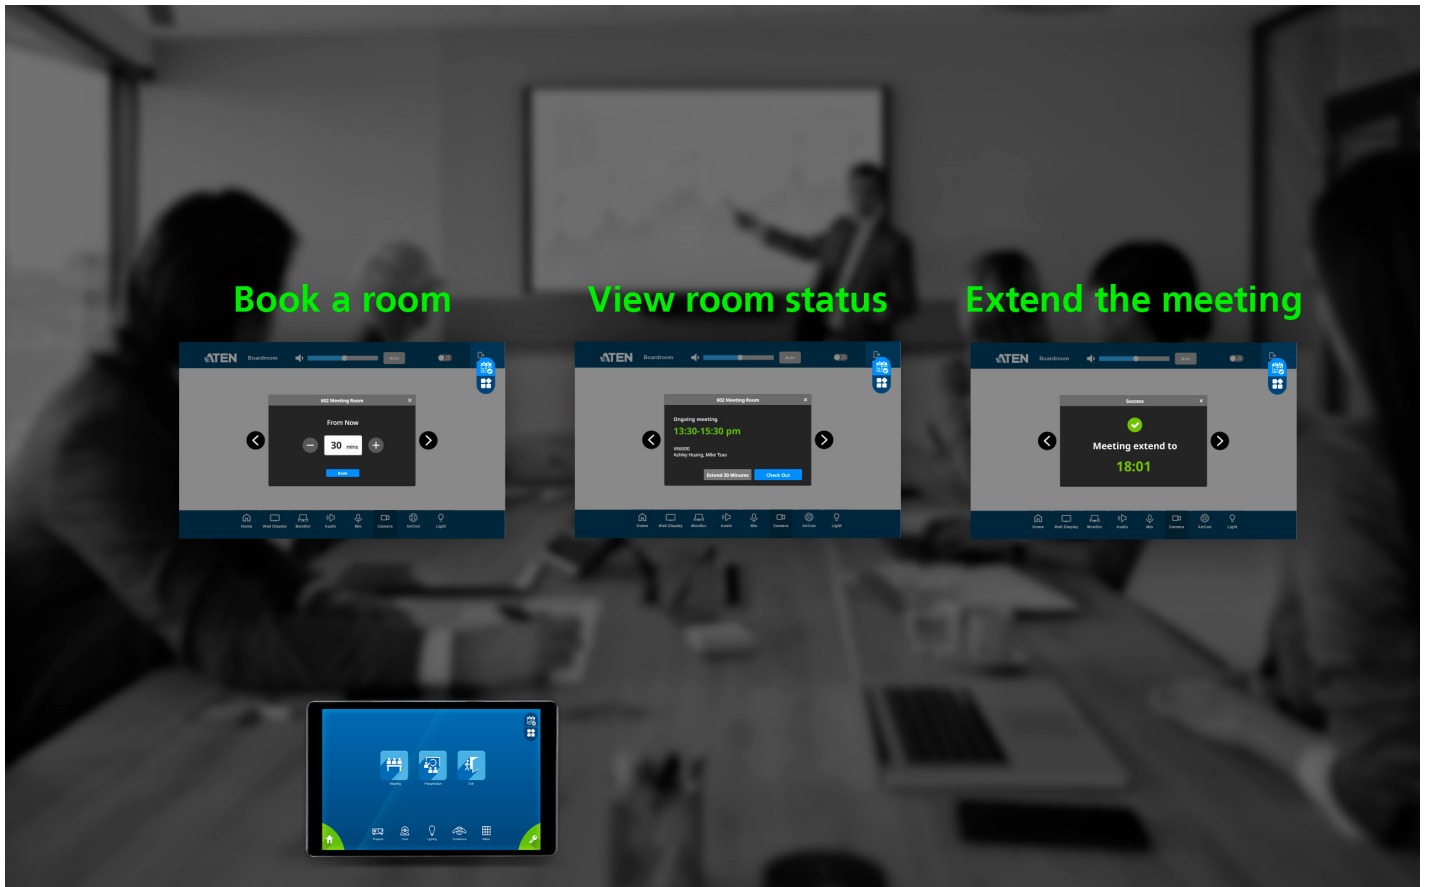

VK320

8" Touch Panel

VK320 8" Touch Panel

The VK320 8" Touch Panel centralizes system control through an intuitive, responsive interface, allowing quick switching between the ATEN Control System app and third-party applications. Integrated with ATEN's Room Booking System, it also enables room status updates directly from the panel, streamlining meeting setup. Its compact 8" design and PoE capability make it ideal for space-efficient installations such as digital podiums and lecterns, where minimal footprint and simplified cabling are essential.

Third-Party Application Control with AppSwitcher

In addition to interfacing with the ATEN Control System, the VK320 also serves as a dedicated, cost-effective touch panel for third-party apps such as video conferencing, device control, or custom room apps, enabling direct control without a separate controller.

Streamlining Access with In-Room Booking Control

With integration into [ATEN Unizon](#) and the Room Booking System, booking a room, checking in or out, viewing room status, and extending a meeting are all just a few taps away on the panel – anytime during a meeting.

Real-Time Video Streaming Preview

The VK320 displays real-time feeds from IP cameras and ATEN VE89 series video over IP transmitters via native RTSP/ONVIF protocols, enabling direct preview and seamless switching of video sources from the panel.