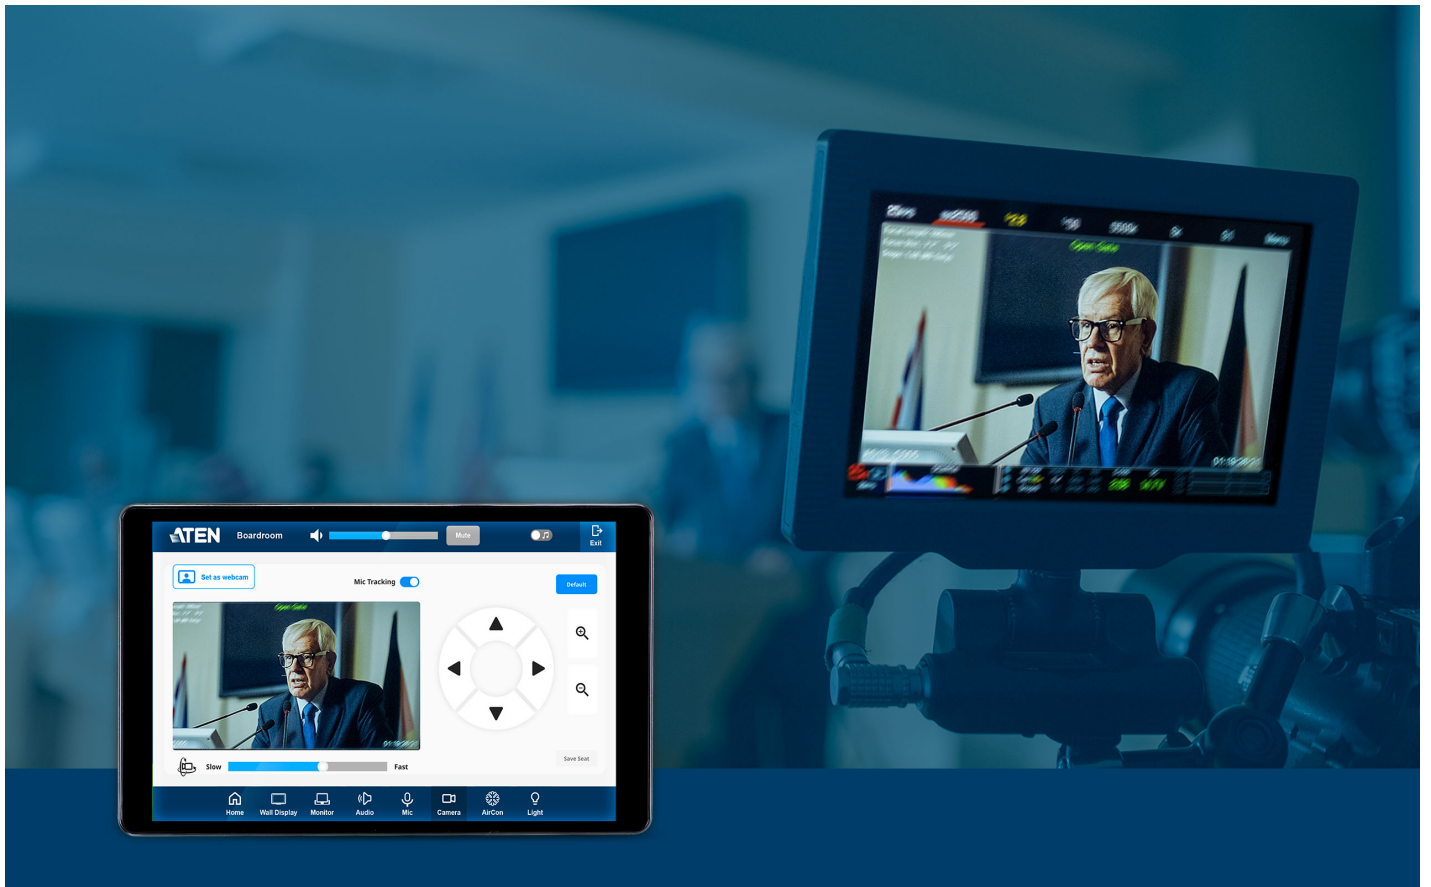

## VK320

8" Touch Panel

One Panel. Total Control

**VK320** 8" Touch Panel

The VK320 8" Touch Panel centralizes system control through an intuitive, responsive interface, allowing quick switching between the ATEN Control System app and third-party applications. Integrated with ATEN's Room Booking System, it also enables room status updates directly from the panel, streamlining meeting setup. Its compact 8" design and PoE capability make it ideal for space-efficient installations such as digital podiums and lecterns, where minimal footprint and simplified cabling are essential.

### Third-Party Application Control with AppSwitcher

In addition to interfacing with the ATEN Control System, the VK320 also serves as a dedicated, cost-effective touch panel for third-party apps such as video conferencing, device control, or custom room apps, enabling direct control without a separate controller.

### Streamlining Access with In-Room Booking Control

With integration into [ATEN Unizon](#) and the Room Booking System, booking a room, checking in or out, viewing room status, and extending a meeting are all just a few taps away on the panel – anytime during a meeting.

**Real-Time Video Streaming Preview**

The VK320 displays real-time feeds from IP cameras and ATEN VE89 series video over IP transmitters via native RTSP/ONVIF protocols, enabling direct preview and seamless switching of video sources from the panel.