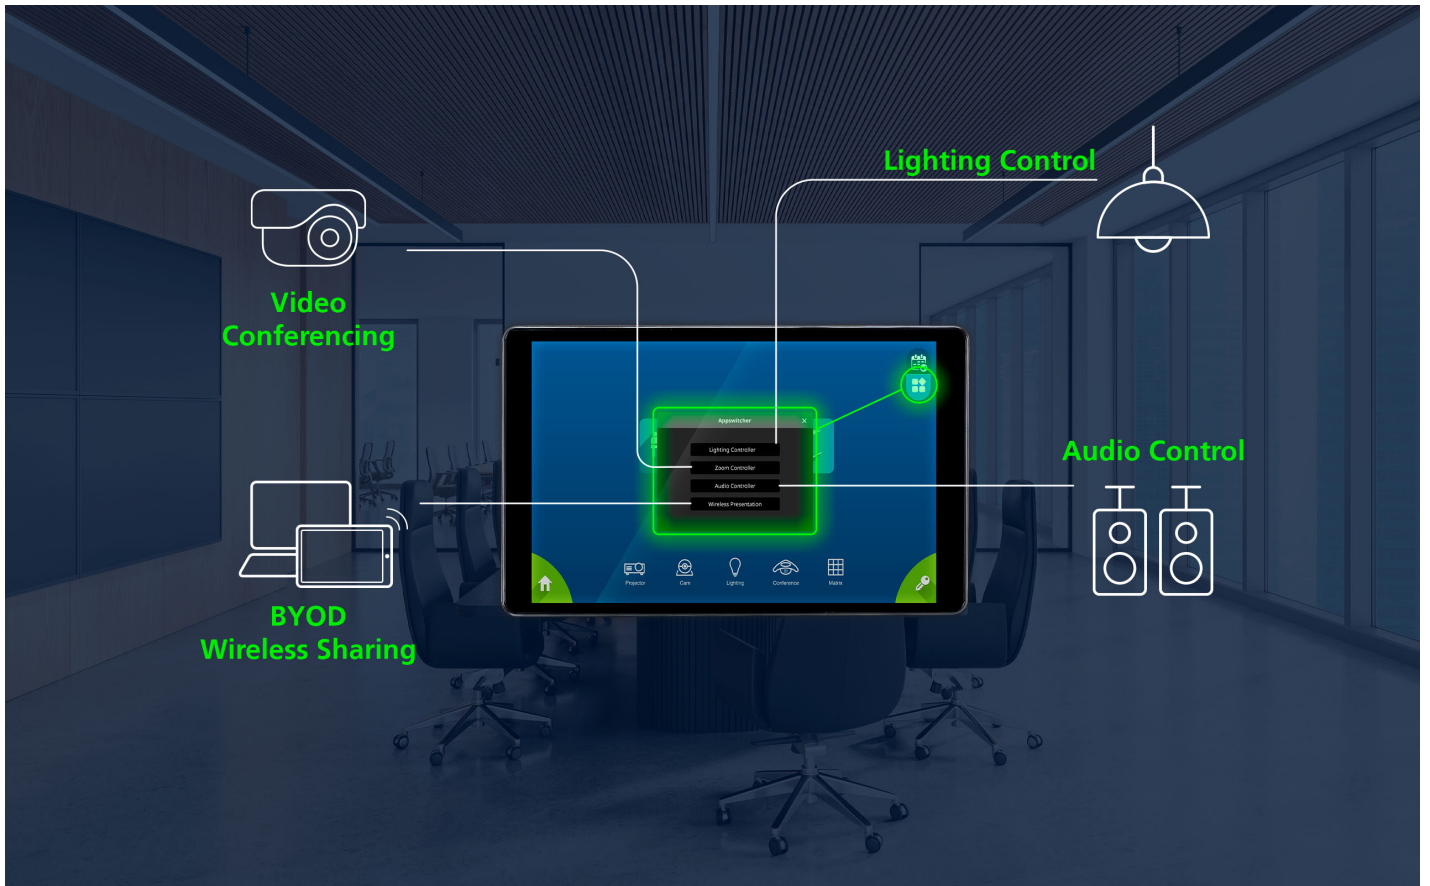

## VK320

8" Touch Panel

One Panel. Total Control

**VK320** 8" Touch Panel

The VK320 8" Touch Panel centralizes system control through an intuitive, responsive interface, allowing quick switching between the ATEN Control System app and third-party applications. Integrated with ATEN's Room Booking System, it also enables room status updates directly from the panel, streamlining meeting setup. Its compact 8" design and PoE capability make it ideal for space-efficient installations such as digital podiums and lecterns, where minimal footprint and simplified cabling are essential.

### Third-Party Application Control with AppSwitcher

In addition to interfacing with the ATEN Control System, the VK320 also serves as a dedicated, cost-effective touch panel for third-party apps such as video conferencing, device control, or custom room apps, enabling direct control without a separate controller.

### Streamlining Access with In-Room Booking Control

With integration into [ATEN Unizon](#) and the Room Booking System, booking a room, checking in or out, viewing room status, and extending a meeting are all just a few taps away on the panel – anytime during a meeting.

**Real-Time Video Streaming Preview**

The VK320 displays real-time feeds from IP cameras and ATEN VE89 series video over IP transmitters via native RTSP/ONVIF protocols, enabling direct preview and seamless switching of video sources from the panel.