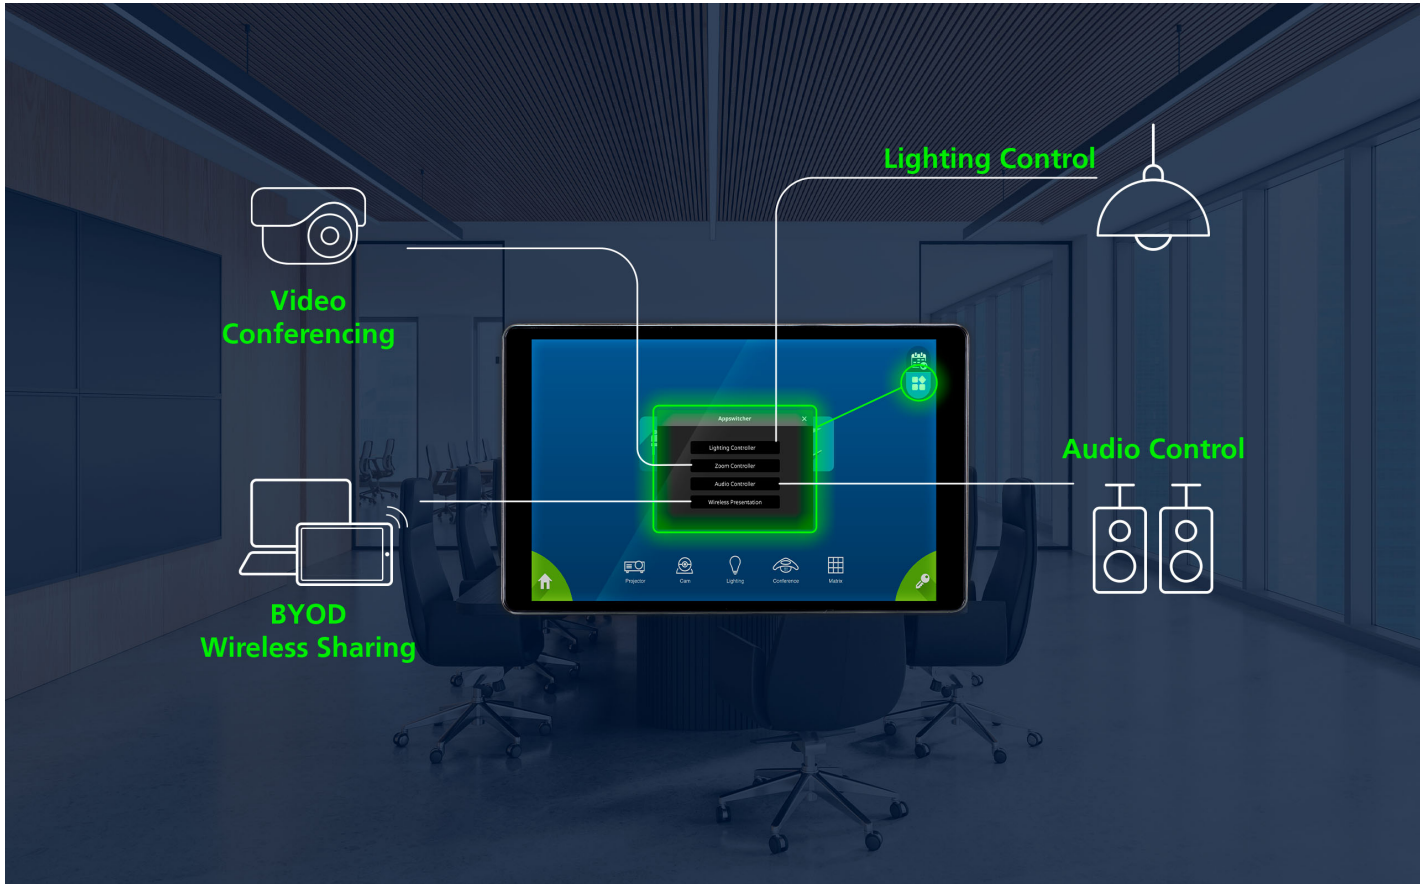

VK320

8" Touch Panel

VK320 8" Touch Panel

The VK320 8" Touch Panel centralizes system control through an intuitive, responsive interface, allowing quick switching between the ATEN Control System app and third-party applications. Integrated with ATEN's Room Booking System, it also enables room status updates directly from the panel, streamlining meeting setup. Its compact 8" design and PoE capability make it ideal for space-efficient installations such as digital podiums and lecterns, where minimal footprint and simplified cabling are essential.

Third-Party Application Control with AppSwitcher

In addition to interfacing with the ATEN Control System, the VK320 also serves as a dedicated, cost-effective touch panel for third-party apps such as video conferencing, device control, or custom room apps, enabling direct control without a separate controller.

Real-Time Video Streaming Preview

The VK320 displays real-time feeds from IP cameras and ATEN VE89 series video over IP transmitters via native RTSP/ONVIF protocols, enabling direct preview and seamless switching of video sources from the panel.

Features

The ATEN VK320 is an 8" Touch Panel featuring capacitive multi-touch IPS-LCD screen with a narrow bezel. Natively installed with the ATEN Control System app, the touch panel is compatible with ATEN Control Boxes and Control Pads.