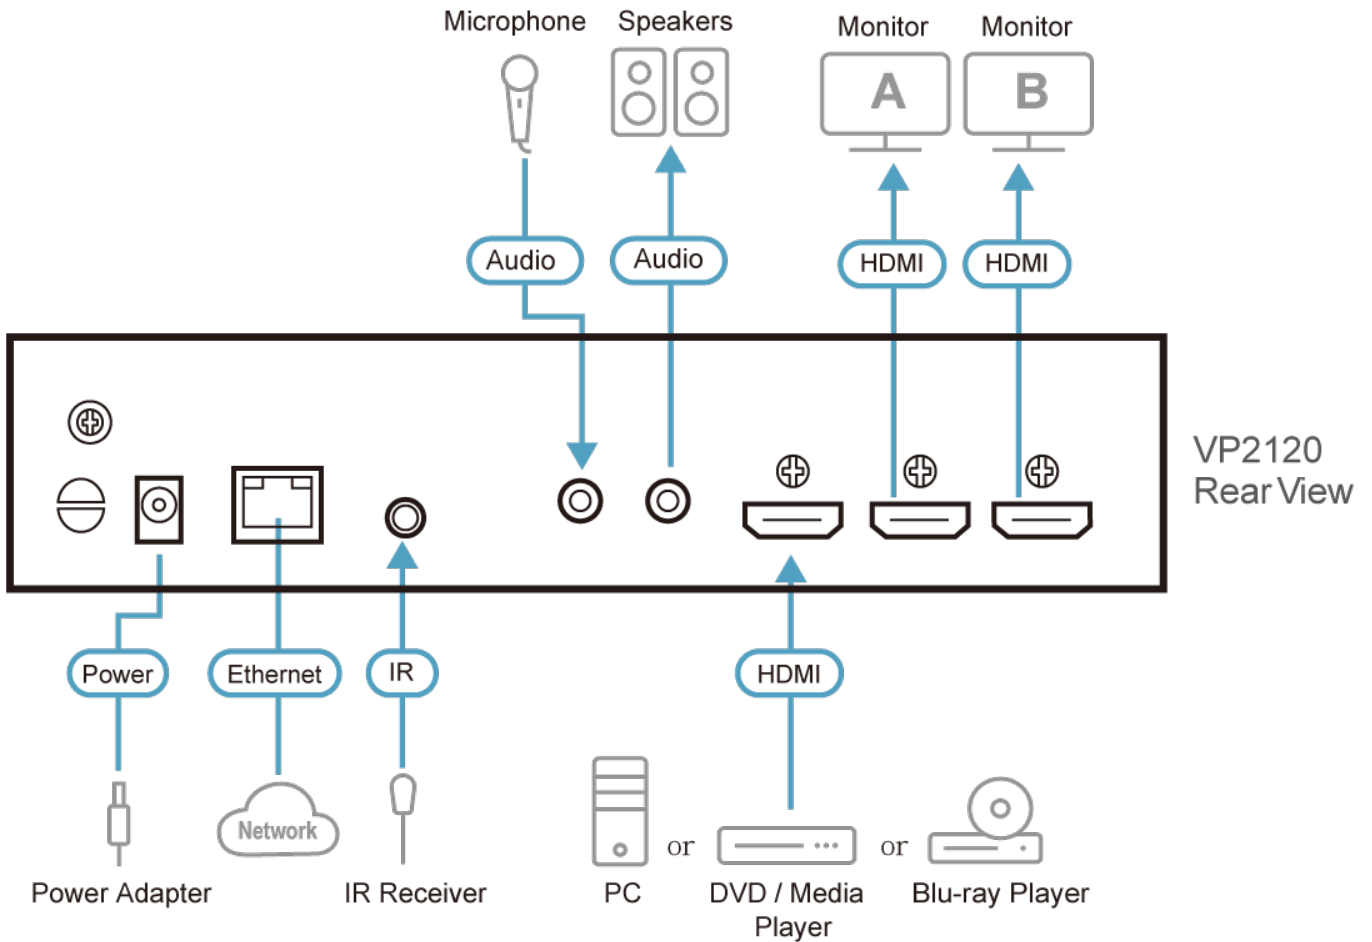

Diagram

► Diagram

ATEN International Co., Ltd.

3F., No.125, Sec. 2, Datong Rd., Sijhih District., New Taipei City 221, Taiwan
Phone: 886-2-8692-6789 Fax: 886-2-8692-6767
www.aten.com E-mail: marketing@aten.com