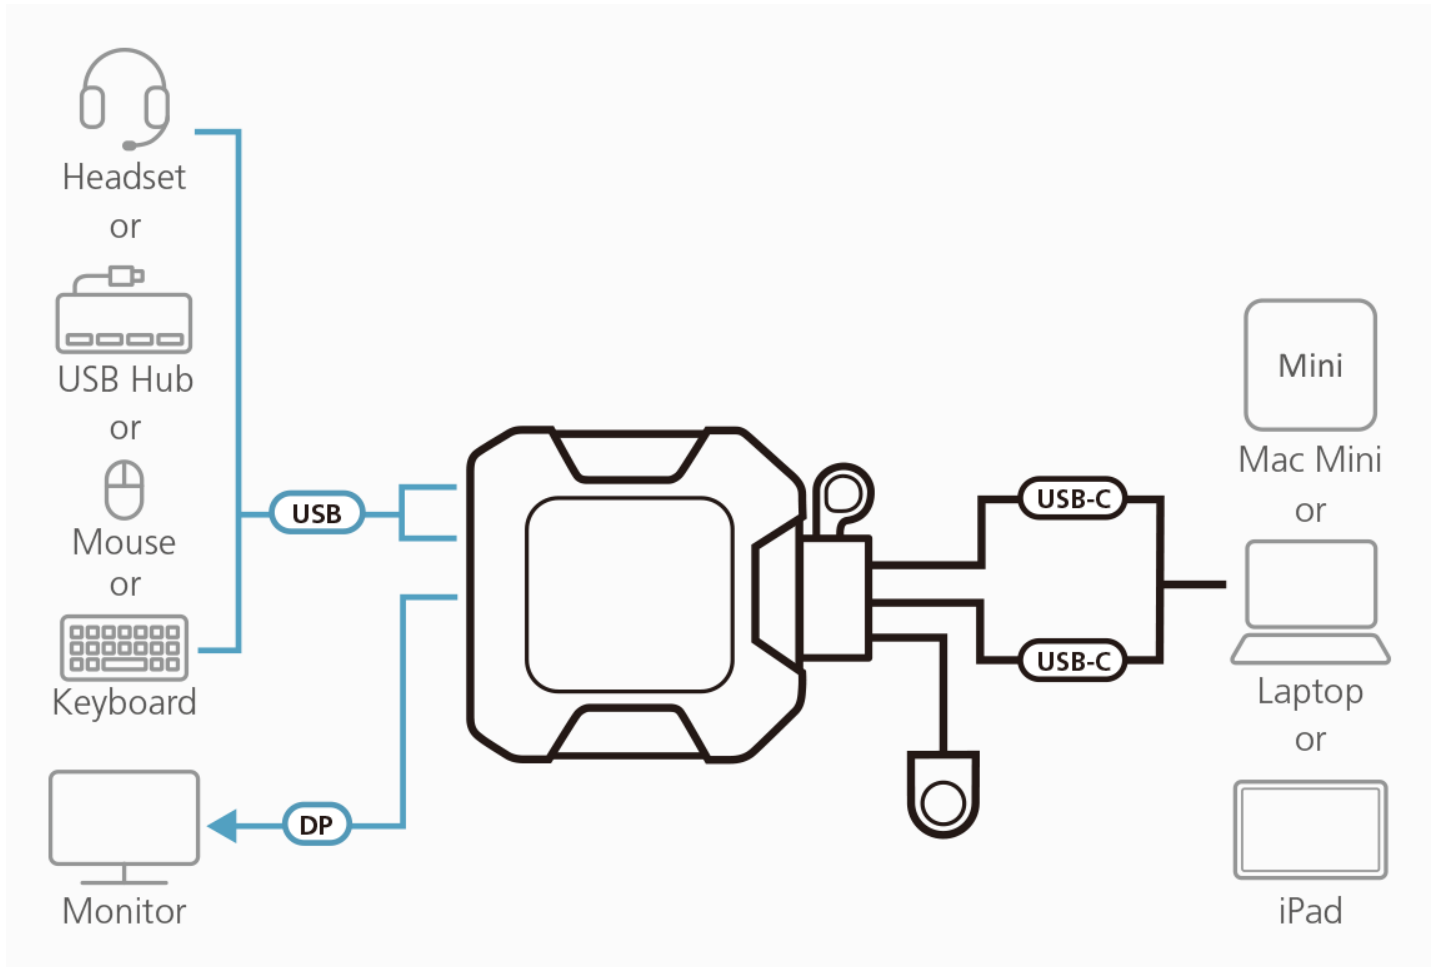

Diagram

ATEN International Co., Ltd.

3F., No.125, Sec. 2, Datong Rd., Sijhih District., New Taipei City 221, Taiwan
Phone: 886-2-8692-6789 Fax: 886-2-8692-6767
www.aten.com E-mail: marketing@aten.com