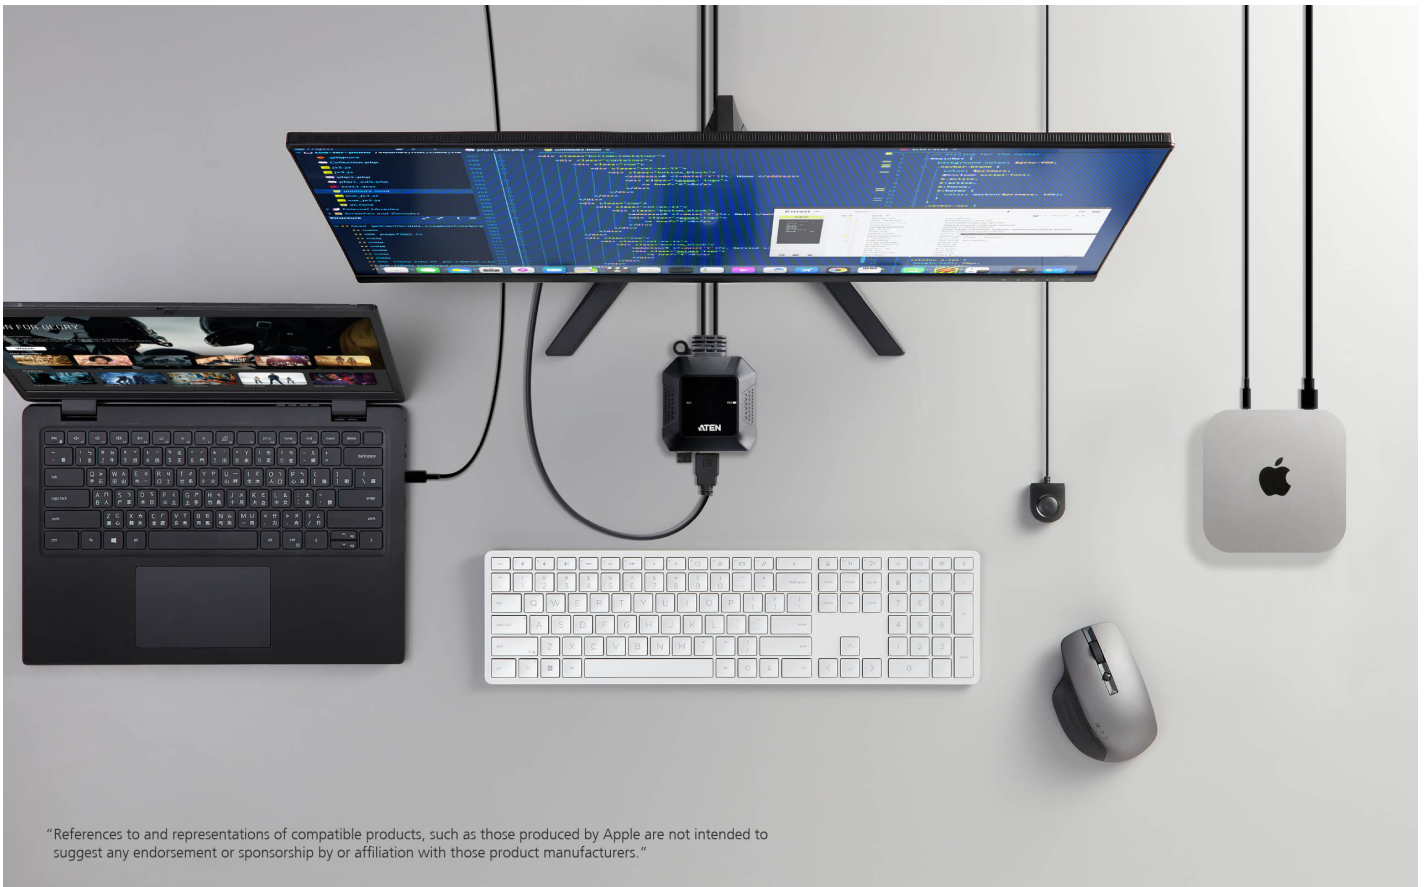

"References to and representations of compatible products, such as those produced by Apple are not intended to suggest any endorsement or sponsorship by or affiliation with those product manufacturers."

Flexible USB Peripheral Sharing

The console USB ports can be used for plug-n-play connection to compatible USB2.0 peripheral devices for data-intensive desktop work requirements.