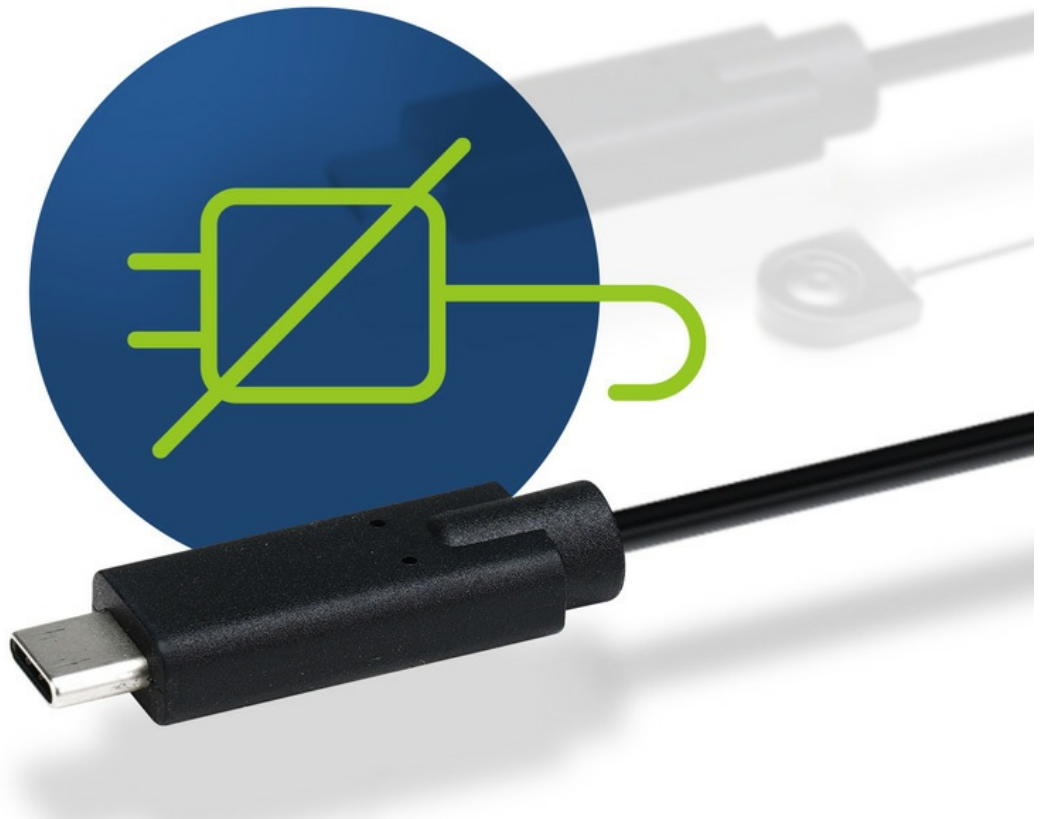

USB Type-C  
for Video and Data

4K@60  
Visual Clarity

Fast  
Switching

USB Peripheral  
Sharing

Remote  
Port Switching

**Extreme Space Efficient Desktop Setup**

The compact US3312 enables plug-n-play USB-C connection to two mobile devices, such as a laptop, Mac mini, and a tablet without going through a docking station, which is a useful, budget-friendly option to expand your desktop workspace in a neat and tidy way. You can even hook US3312 under a desk for a cable-free and clean desktop.

#### Flexible USB Peripheral Sharing

The console USB ports can be used for plug-n-play connection to compatible USB2.0 peripheral devices for data-intensive desktop work requirements.

**Plug in. Power on.**

The US3312 supports USB hot-plugging and is bus powered by connected KVM sources via USB ports.

**Essential Applications**

The US3312 cable KVM Switch is perfectly suited to time-critical and multitasking operations in the following scenarios:

## Features

ATEN US3312 2-Port 4K DisplayPort USB-C Cable KVM Switch with Remote Port Selector is developed for easy control and fast switch between two USB-C device sources from a single set of keyboard, mouse, and monitor. With cables coming already mounted on to it, the USB bus-powered US3312 supports two USB and one DisplayPort downstream ports, along with USB peripheral sharing capability. Containing a hook and an external remote port selector, the switch box can be placed anywhere to keep the workstation tidy while allowing users to instantly swap peripherals between the connected PCs and ensuring uninterrupted data transmission from a single user station. It supports resolutions up to True 4K (4096 x 2160 @ 60 Hz) to ensure that every detail of the video is displayed in the crisp and sharp UHD quality. The US3312 is a plug-and-play device that not only enhances the efficiency of multi-tasking, but also saves desktop space.