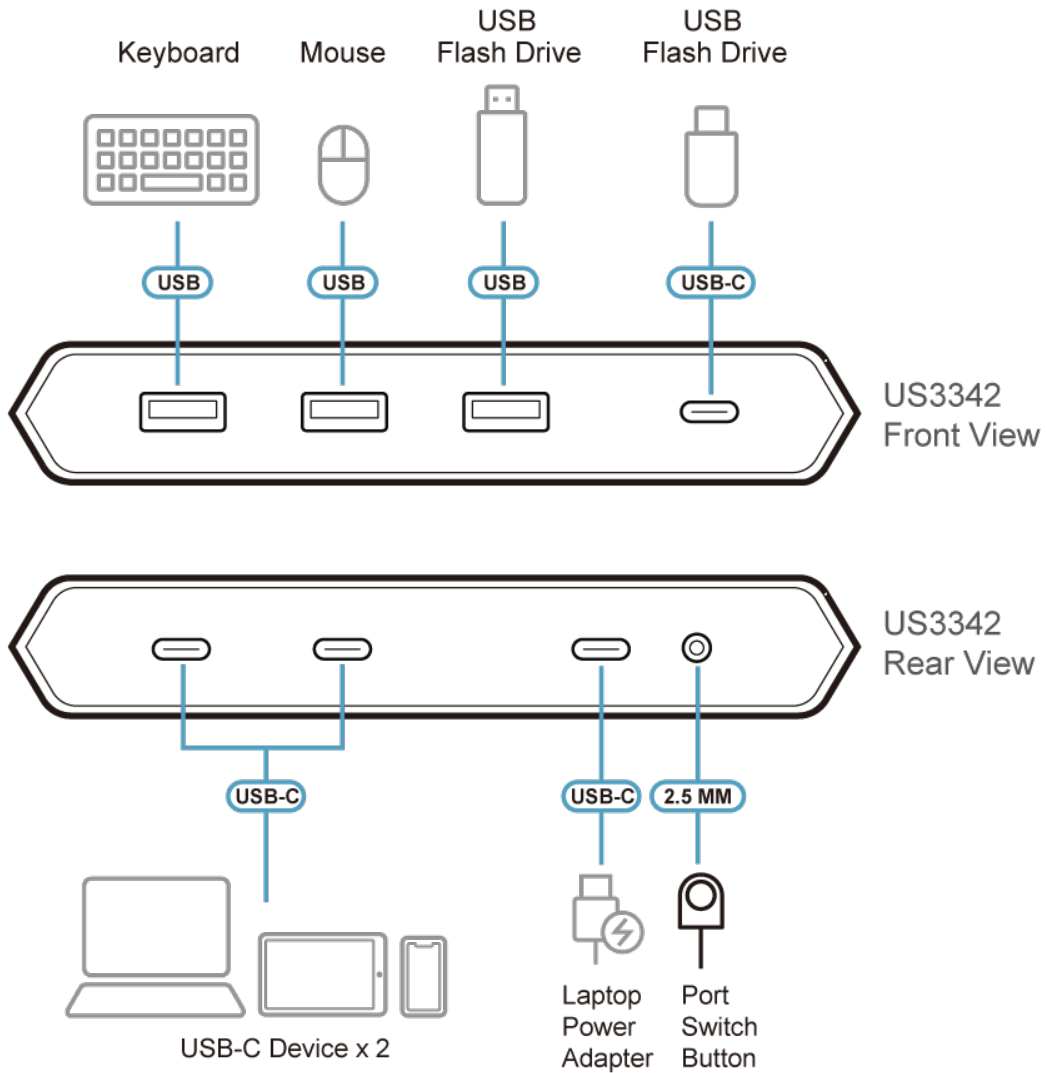

Diagram

ATEN International Co., Ltd.

3F., No.125, Sec. 2, Datong Rd., Sijhih District., New Taipei City 221, Taiwan
Phone: 886-2-8692-6789 Fax: 886-2-8692-6767
www.aten.com E-mail: marketing@aten.com