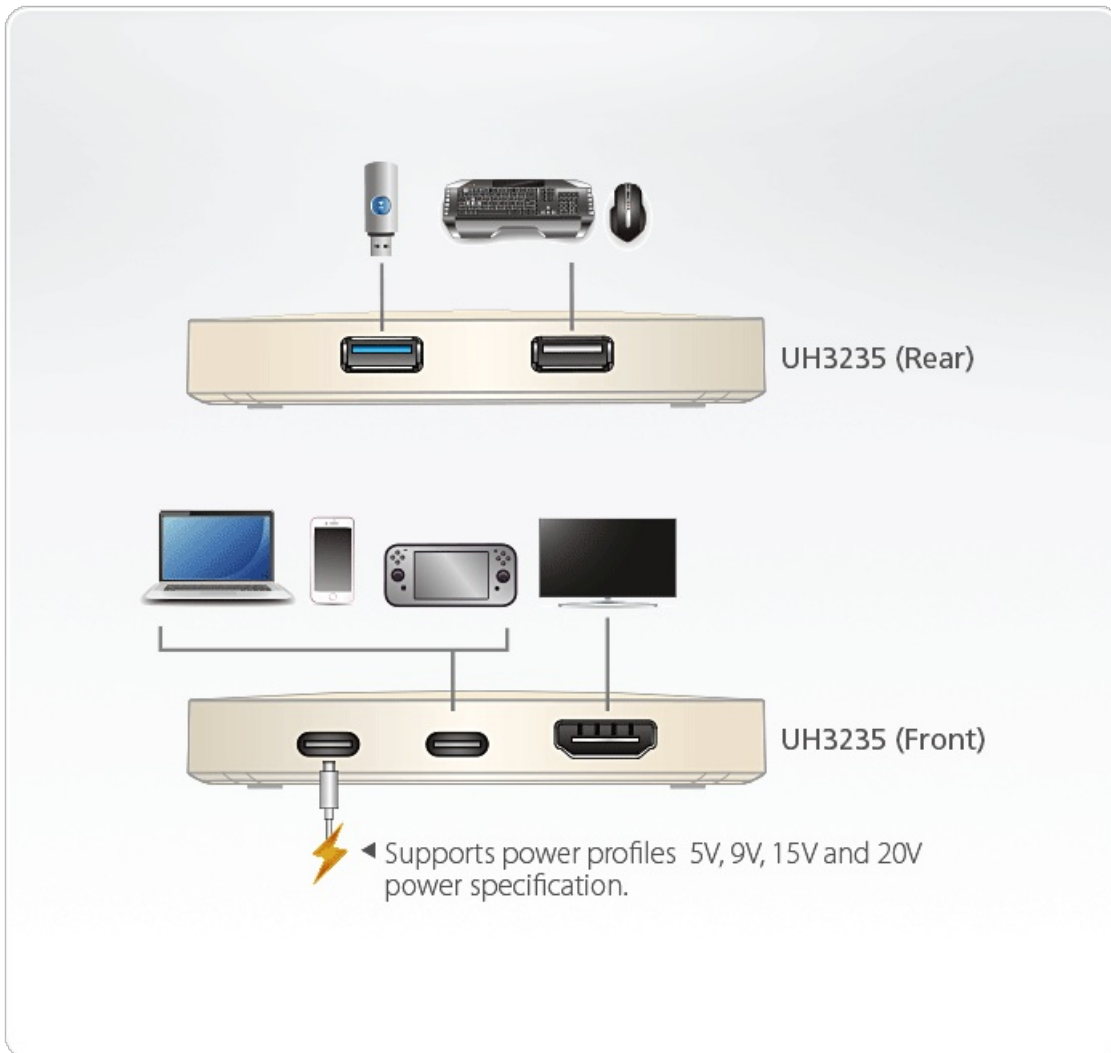

Diagram

ATEN International Co., Ltd.

3F., No.125, Sec. 2, Datong Rd., Sijhih District., New Taipei City 221, Taiwan
Phone: 886-2-8692-6789 Fax: 886-2-8692-6767
www.aten.com E-mail: marketing@aten.com

© Copyright 2015 ATEN® International Co., Ltd.
ATEN and the ATEN logo are trademarks of ATEN International Co., Ltd.
All rights reserved. All other trademarks are the property of their respective owners.