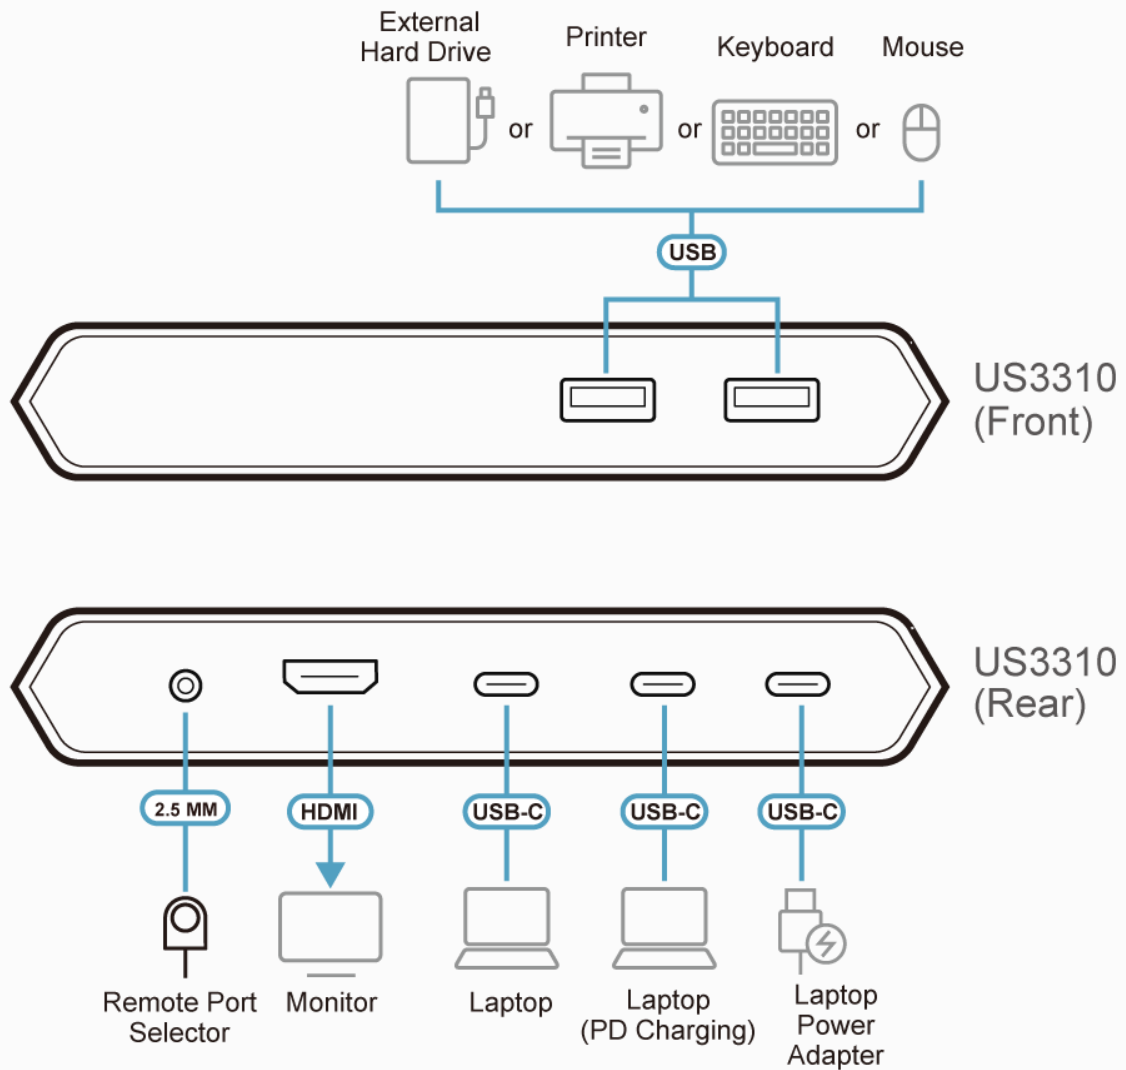

Diagram

ATEN International Co., Ltd.

3F, No.125, Sec. 2, Datong Rd., Sijhih District., New Taipei City 221, Taiwan
Phone: 886-2-8692-6789 Fax: 886-2-8692-6767
www.aten.com E-mail: marketing@aten.com