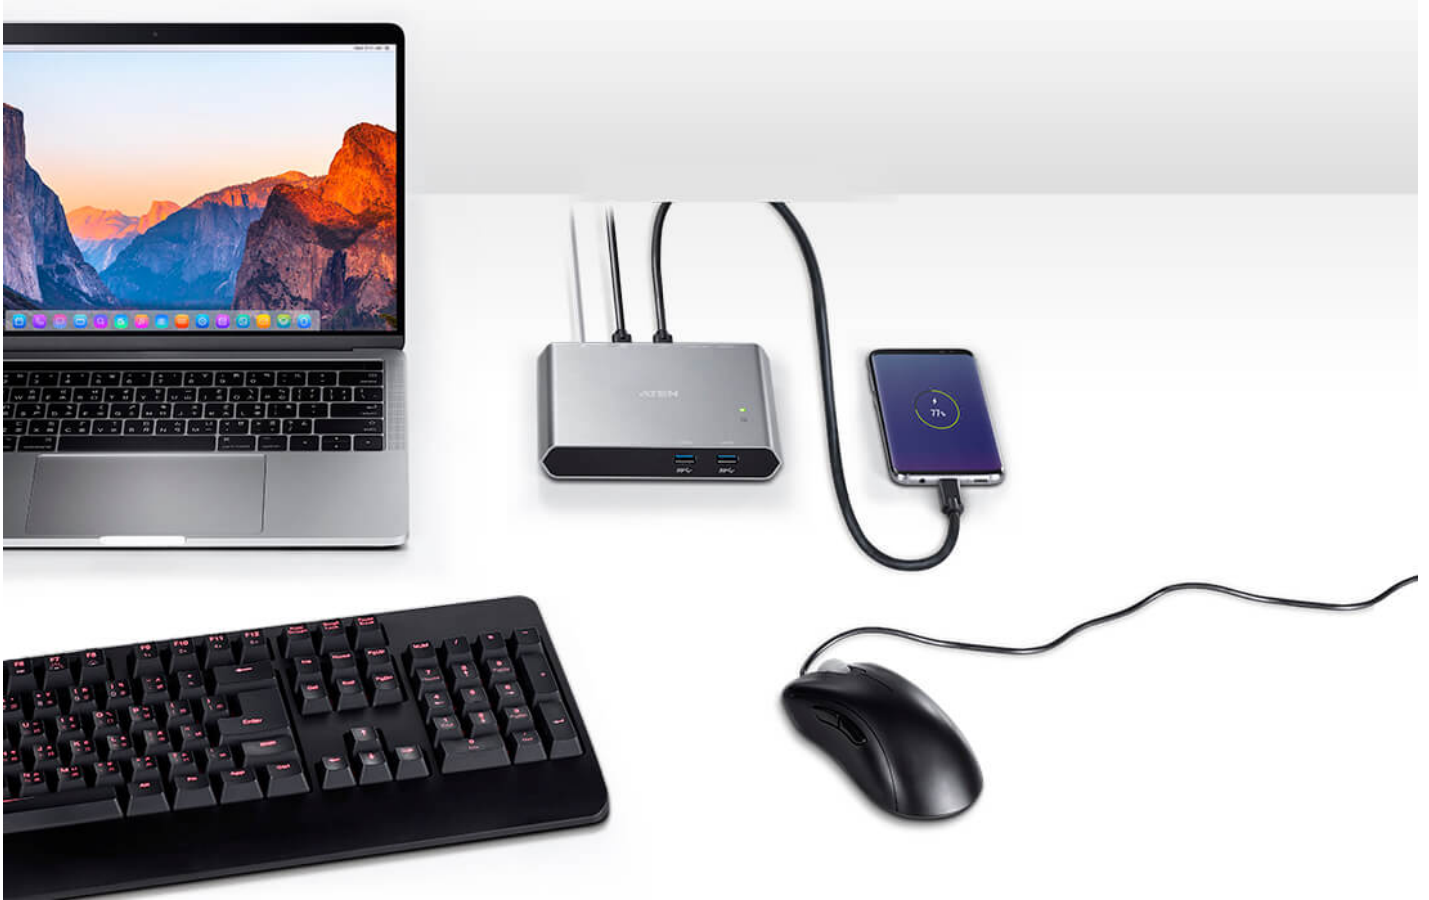

## US3310

2-Port 4K HDMI USB-C KVM Dock Switch with Power Pass-through

**Expand What Your Mobile Device Can Do**

No more dealing with plugging and unplugging. Dock your USB-C smartphone, iPad Pro, and laptop, or two USB-C laptops, to US3310 and share a display and peripherals.\* Use only one set of display, keyboard, and mouse to seamlessly control two systems and save desk space. Put the remote port selector in the most convenient place or even hide it under your desk for quick switching.

## Contact Us

Get a quote for this product or get in touch with our sales experts

[Get Quote](#)

[\\_Contact Sales](#)

**Extend the Desktop Environment to your Phone**

Nowadays a smartphone can act like a PC. Use your smartphone to work, watch, and play on the go. Once back to the office or home you can connect it with US3310 to build a workstation in Samsung DeX mode for multitasking, and switch to a laptop once you have heavy tasks to do.

**Charge your Phone, iPad, Laptop, and Power-hungry Devices**

The 85W USB C power delivery 3.0 pass-through charges your phone, and laptop simultaneously and also provides enough power for power-hungry devices such as external hard drives or gaming devices. You can use your favorite keyboard and mouse to work and play, even with a power-hungry RGB gaming rig.

## Features

The US3310 is a 2-Port 4K HDMI USB-C KVM Dock Switch with Power Pass-through that features the combination of a multiport dock, and allows one button switching between laptops and Android smart phones. With one set of display, keyboard, and mouse, users get to seamlessly control two different systems and save desk space. Thanks to the remote port selector, users are allowed to put US3310 at the most convenient location or hide it under the desk to do the quick switch.