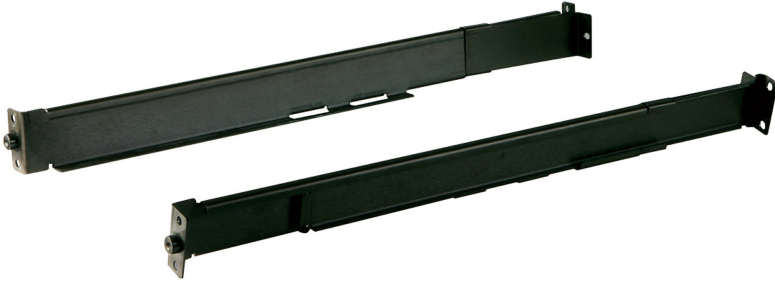

2X-024G

Easy Installation Rack Mount Kit (Short) for LCD KVM Switch/Console

For the convenience of your installation, ATEN offers various mounting kits that allow you to install the [LCD KVM Switch/Console](#) on the rack. Please refer to Datasheet on the Support and Downloads page for more information about the mounting kits.