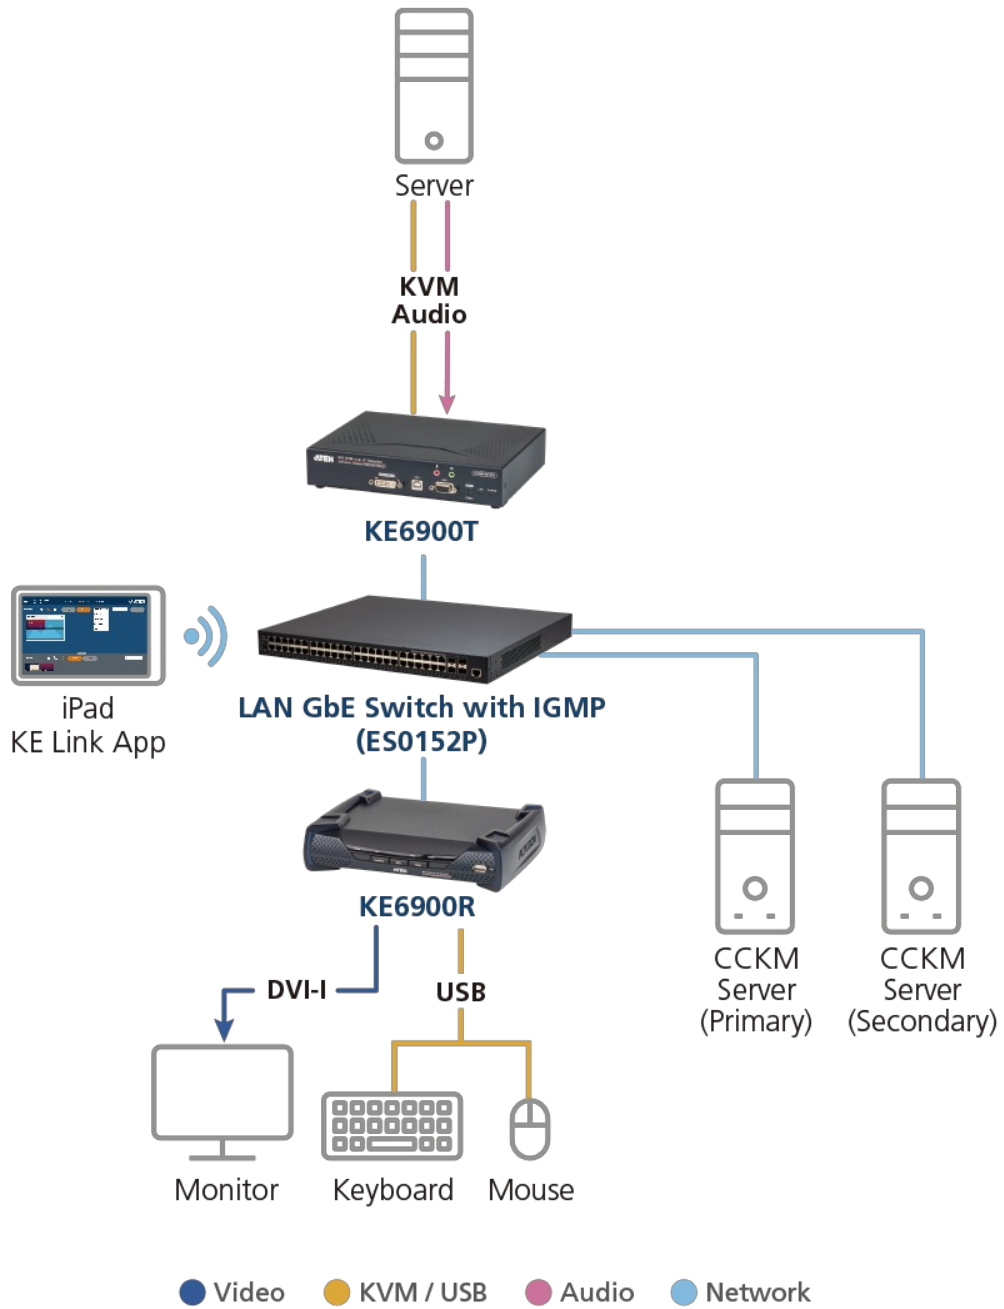

Diagram

ATEN International Co., Ltd.

3F., No.125, Sec. 2, Datong Rd., Sijhih District., New Taipei City 221, Taiwan
Phone: 886-2-8692-6789 Fax: 886-2-8692-6767
www.aten.com E-mail: marketing@aten.com