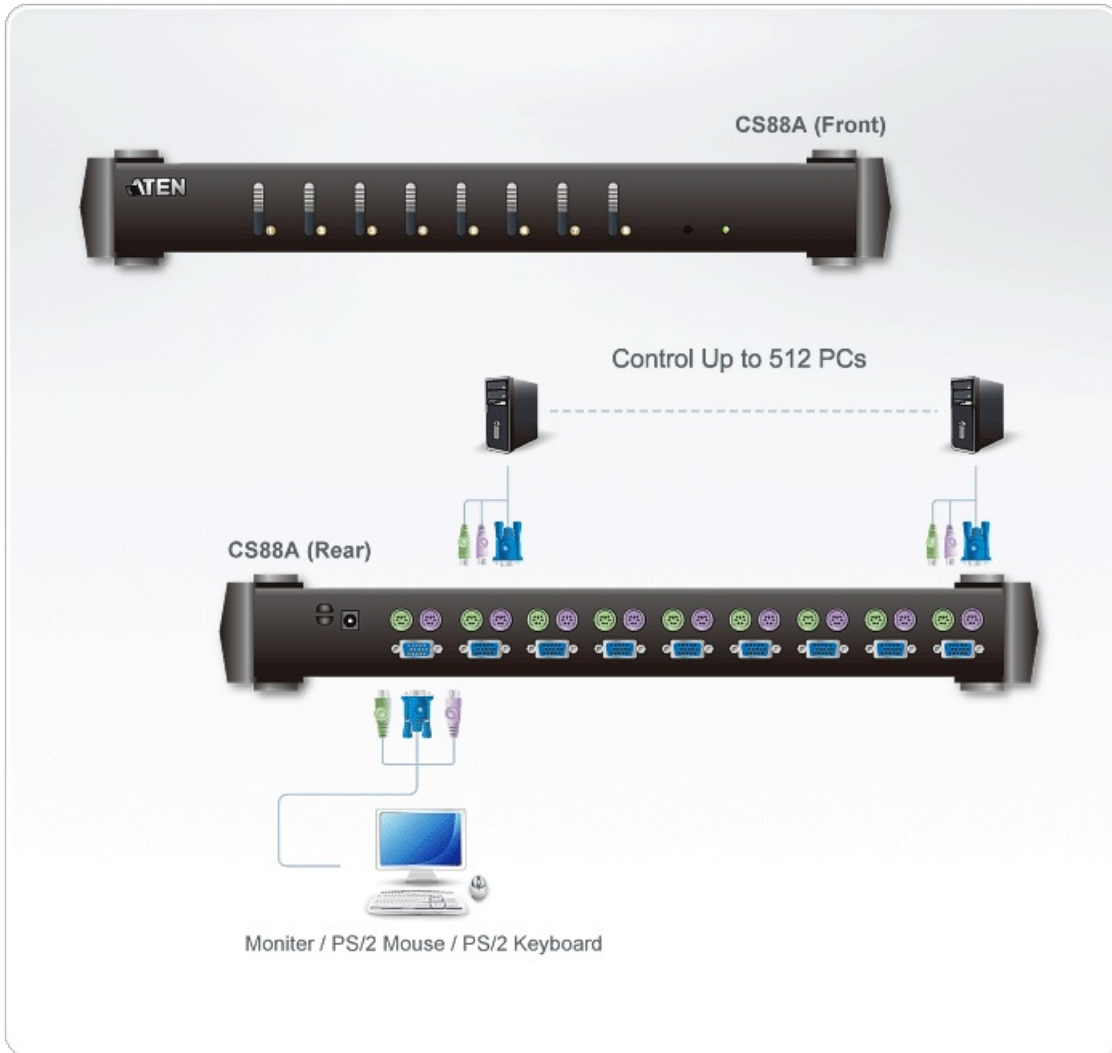

Diagram

ATEN International Co., Ltd.

3F., No.125, Sec. 2, Datong Rd., Sijhih District., New Taipei City 221, Taiwan
Phone: 886-2-8692-6789 Fax: 886-2-8692-6767
www.aten.com E-mail: marketing@aten.com

© Copyright 2015 ATEN® International Co., Ltd.
ATEN and the ATEN logo are trademarks of ATEN International Co., Ltd.
All rights reserved. All other trademarks are the property of their respective owners.