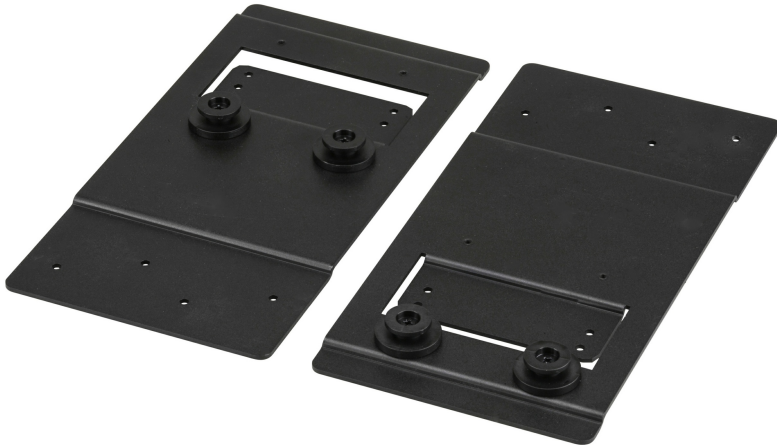

## 2X-019G

Side Panel Double Mount Kit

For the convenience of your installation, ATEN offers various mounting kits that allow you to install the [PDU](#) on the rack. Please refer to User Guide in Resources page for more information about Side Panel Double Mount Kit.