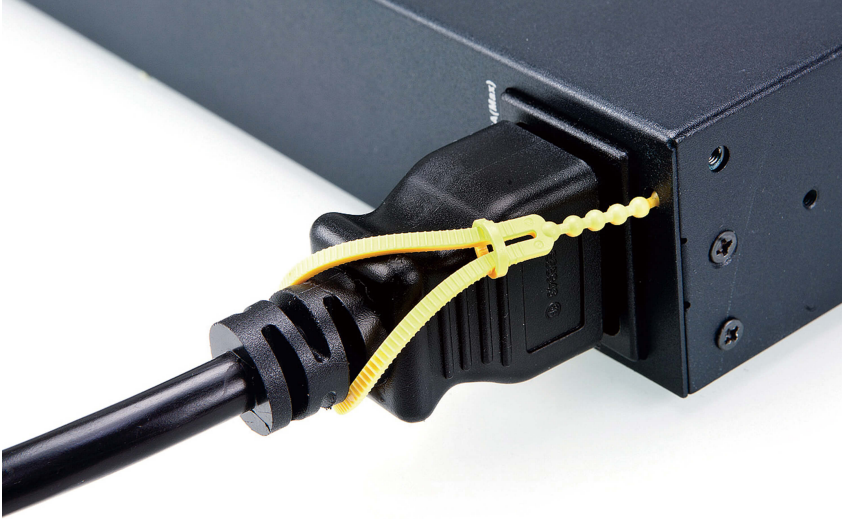

## 2X-EA07

Lok-U-Plug Cable Holder

For uninterrupted power connectivity, ATEN 2X-EA07 Lok-U-Plug Cable Holder secures the connection between a power cord and [PDU](#) outlet. Its easy installation provides users with a convenient way to ensure steady power supply.

### Features

- Ensures power reliability by securing cable connections
- Reusable design for easy installation and removal