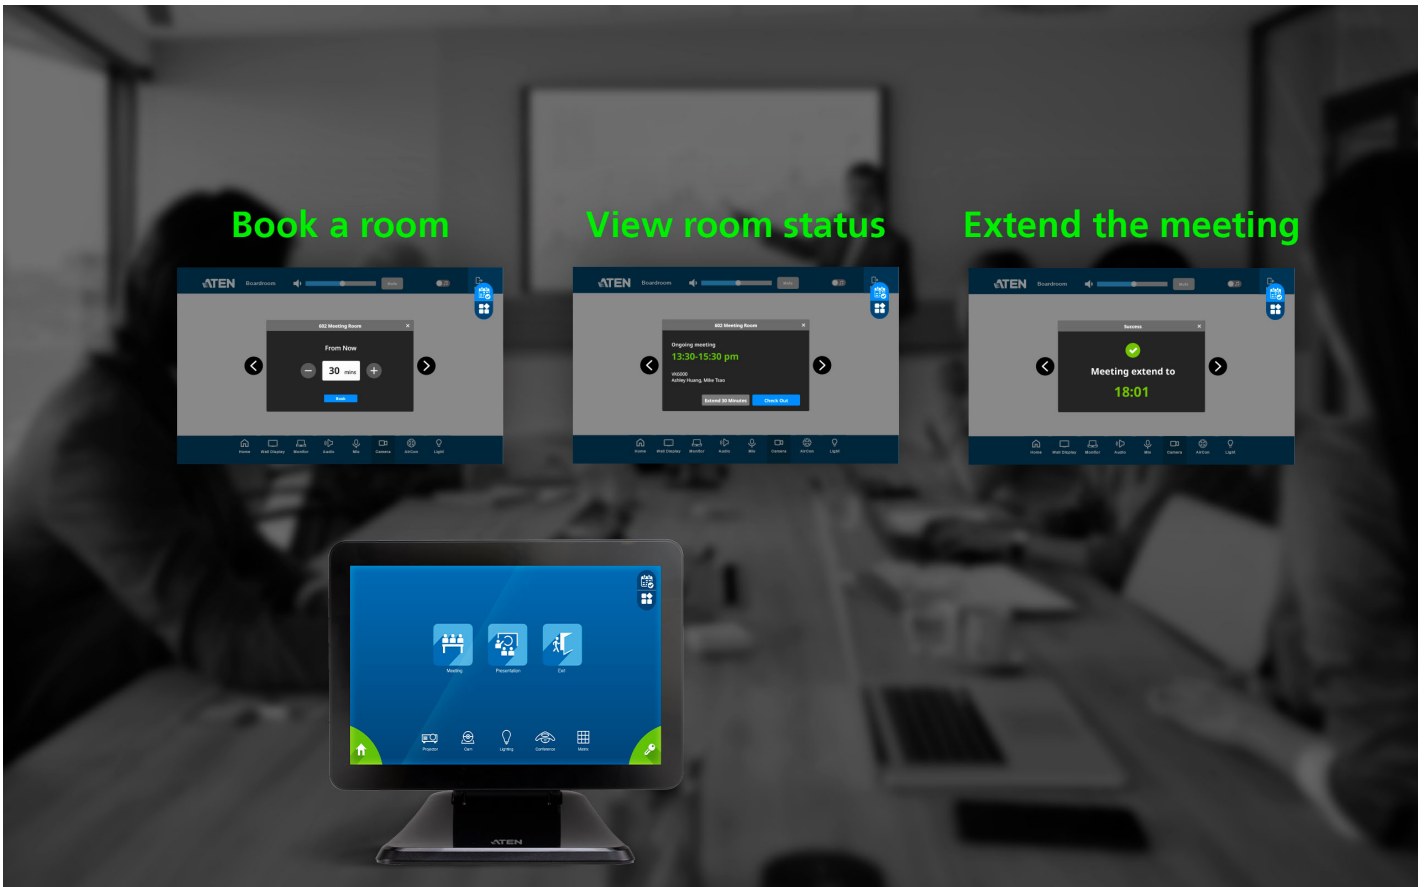

## VK330

10.1" Touch Panel

**One Panel. Total Control**

**VK330** 10.1" Touch Panel

The VK330 10" Touch Panel centralizes system control through an intuitive, responsive interface, allowing quick switching between the [ATEN Control System](#) app and third-party applications. Integrated with ATEN's [Room Booking System](#), it also enables room status updates directly from the panel, streamlining meeting setup. Its compact 10" design and PoE capability make it ideal for mid- to large-sized meeting and conference rooms, where a clearly readable screen and simplified cabling are essential.

App Switching

RBS Integration

Video Streaming  
Preview

Multi-Room  
Centralized Control

Power  
over Ethernet

VESA Mounting

### Third-Party Application Control with AppSwitcher

In addition to interfacing with the [ATEN Control System](#), the VK330 also serves as a dedicated, cost-effective touch panel for third-party apps such as video conferencing, device control, or custom room apps, enabling direct control without a separate controller.

### Streamlining Access with In-Room Booking Control

With integration into [ATEN Unizon](#) and the [Room Booking System](#), booking a room, checking in or out, viewing room status, and extending a meeting are all just a few taps away on the panel – anytime during a meeting.