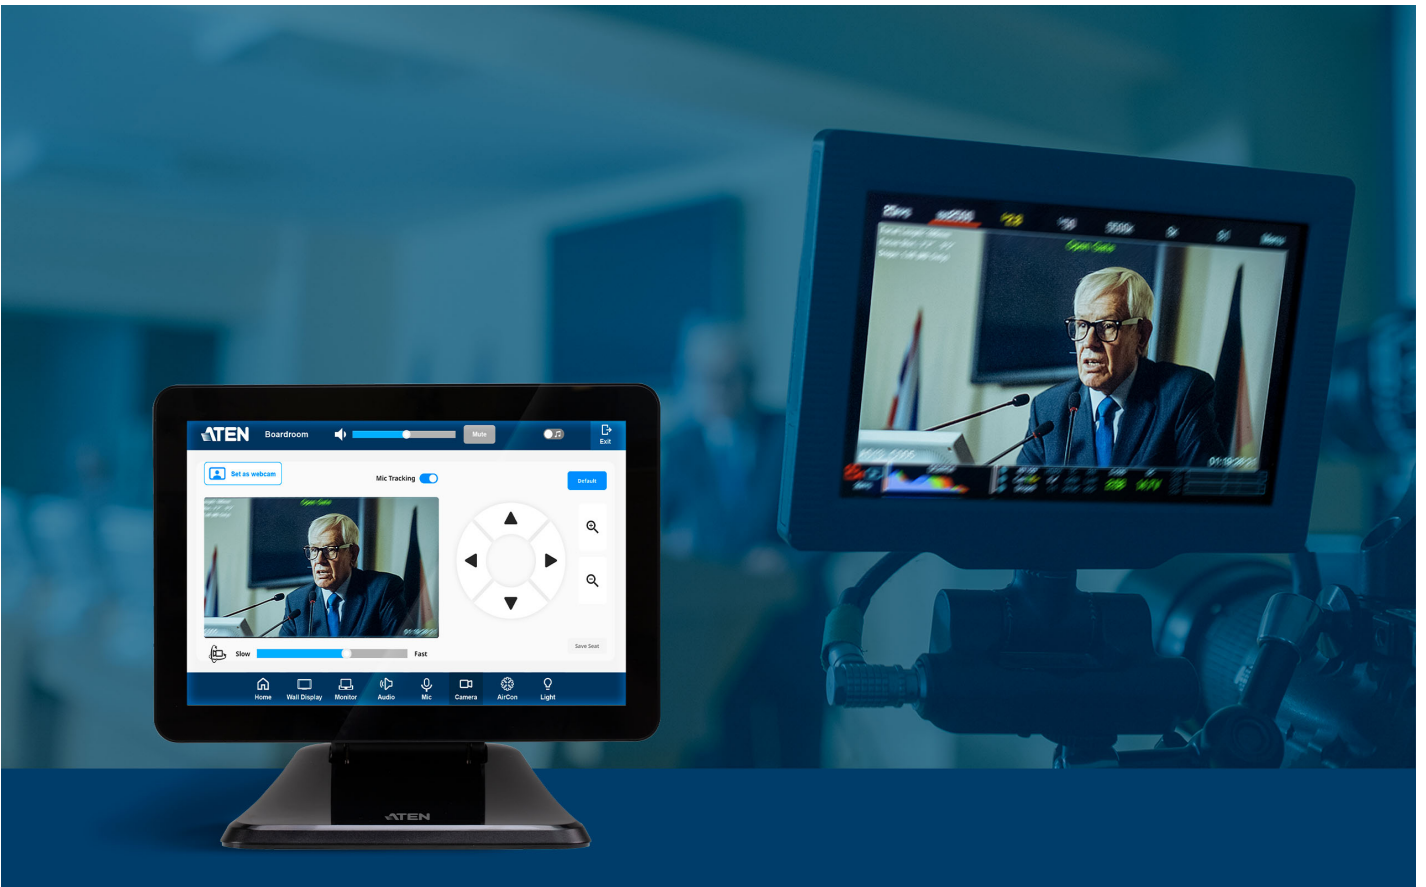

## VK330

10.1" Touch Panel

**One Panel. Total Control**

**VK330** 10.1" Touch Panel

The VK330 10" Touch Panel centralizes system control through an intuitive, responsive interface, allowing quick switching between the [ATEN Control System](#) app and third-party applications. Integrated with ATEN's [Room Booking System](#), it also enables room status updates directly from the panel, streamlining meeting setup. Its compact 10" design and PoE capability make it ideal for mid- to large-sized meeting and conference rooms, where a clearly readable screen and simplified cabling are essential.

### Third-Party Application Control with AppSwitcher

In addition to interfacing with the [ATEN Control System](#), the VK330 also serves as a dedicated, cost-effective touch panel for third-party apps such as video conferencing, device control, or custom room apps, enabling direct control without a separate controller.

### Streamlining Access with In-Room Booking Control

With integration into [ATEN Unizon](#) and the [Room Booking System](#), booking a room, checking in or out, viewing room status, and extending a meeting are all just a few taps away on the panel – anytime during a meeting.

**Real-Time Video Streaming Preview**

The VK330 displays real-time feeds from IP cameras and ATEN [VE89 series](#) video over IP transmitters via native RTSP/ONVIF protocols, enabling direct preview and seamless switching of video sources from the panel.