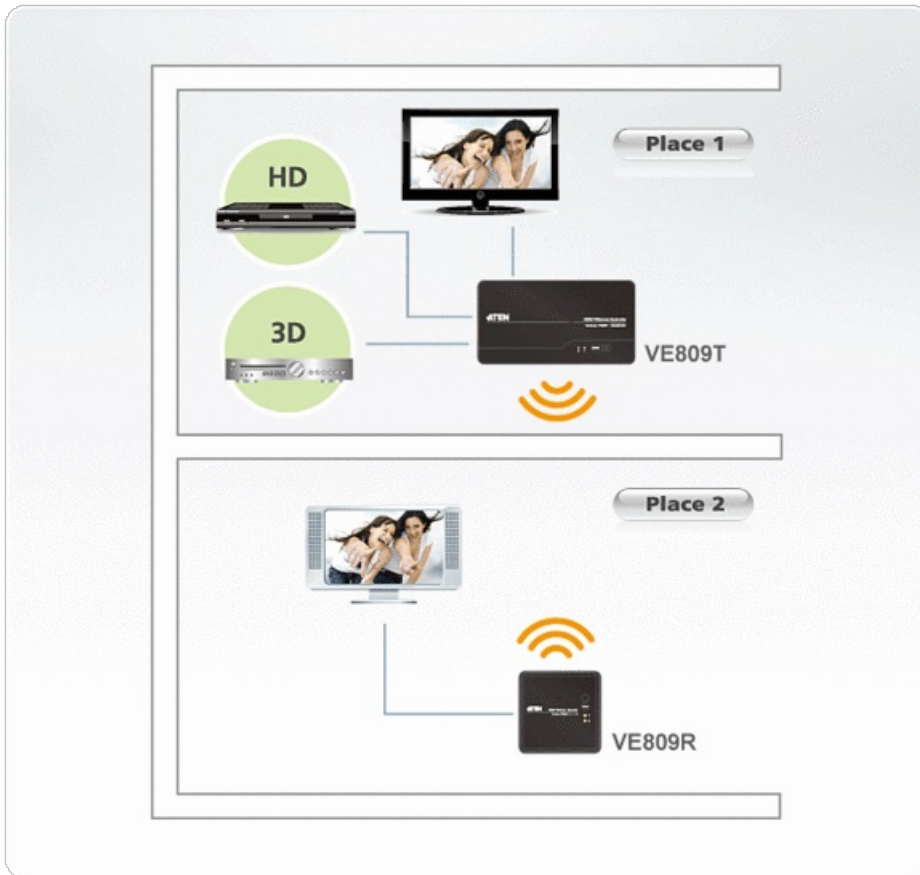

Control		
IR	1 x 2.5mm Mini Stereo Jack Female (Black)	1 x 2.5mm Mini Stereo Jack Female (Black)
Connectors		
Power	1 x DC Jack (Mini USB)	1 x DC Jack
Note	For some of rack mount products, please note that the standard physical dimensions of WxDxH are expressed using a LxWxH format.	

Diagram

ATEN International Co., Ltd.

3F., No.125, Sec. 2, Datong Rd., Sijhih District., New Taipei City 221, Taiwan
Phone: 886-2-8692-6789 Fax: 886-2-8692-6767
www.aten.com E-mail: marketing@aten.com

© Copyright 2015 ATEN® International Co., Ltd.
ATEN and the ATEN logo are trademarks of ATEN International Co., Ltd.
All rights reserved. All other trademarks are the property of their respective owners.