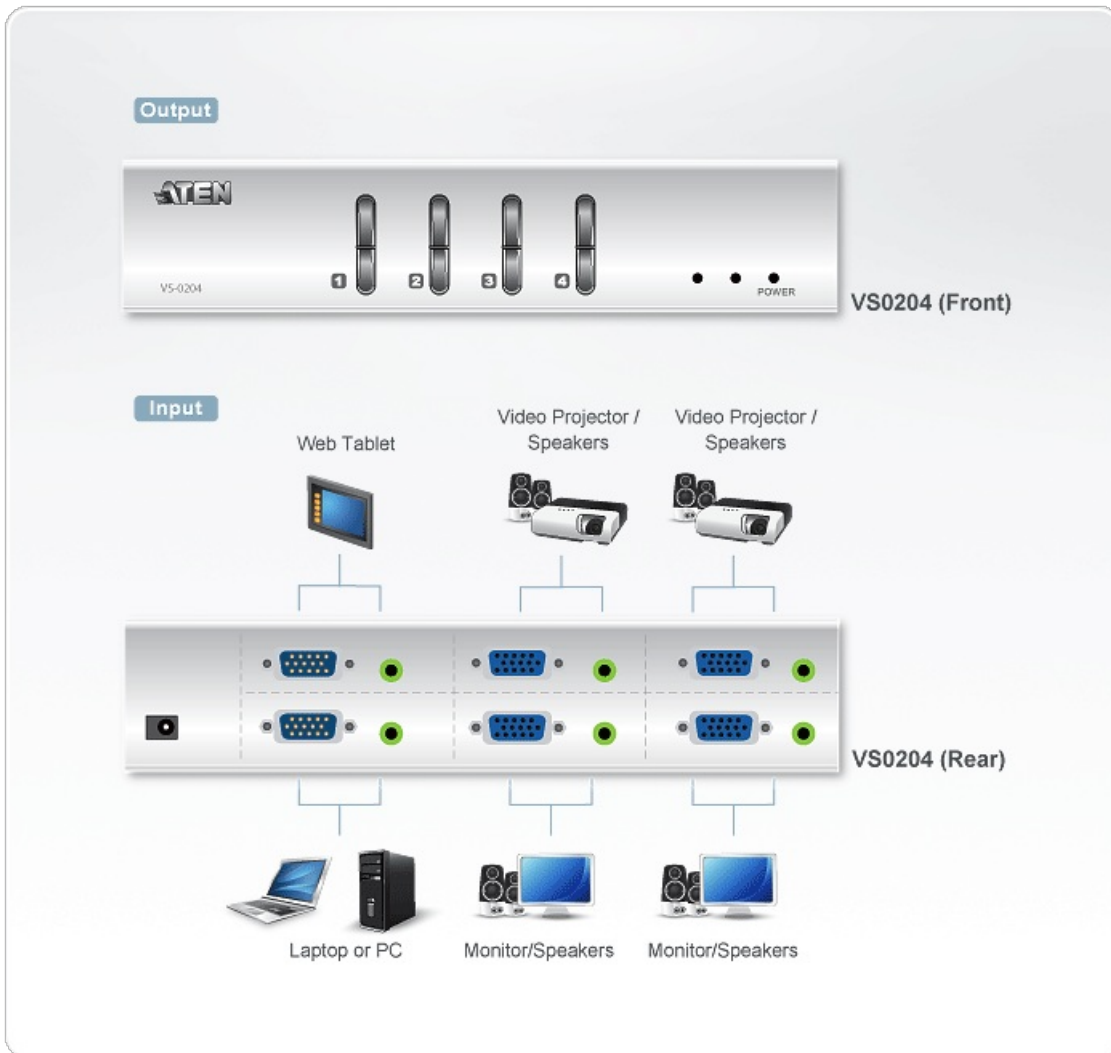

Diagram

ATEN International Co., Ltd.

3F., No.125, Sec. 2, Datong Rd., Sijhih District., New Taipei City 221, Taiwan
Phone: 886-2-8692-6789 Fax: 886-2-8692-6767
www.aten.com E-mail: marketing@aten.com

© Copyright 2015 ATEN® International Co., Ltd.
ATEN and the ATEN logo are trademarks of ATEN International Co., Ltd.
All rights reserved. All other trademarks are the property of their
respective owners.