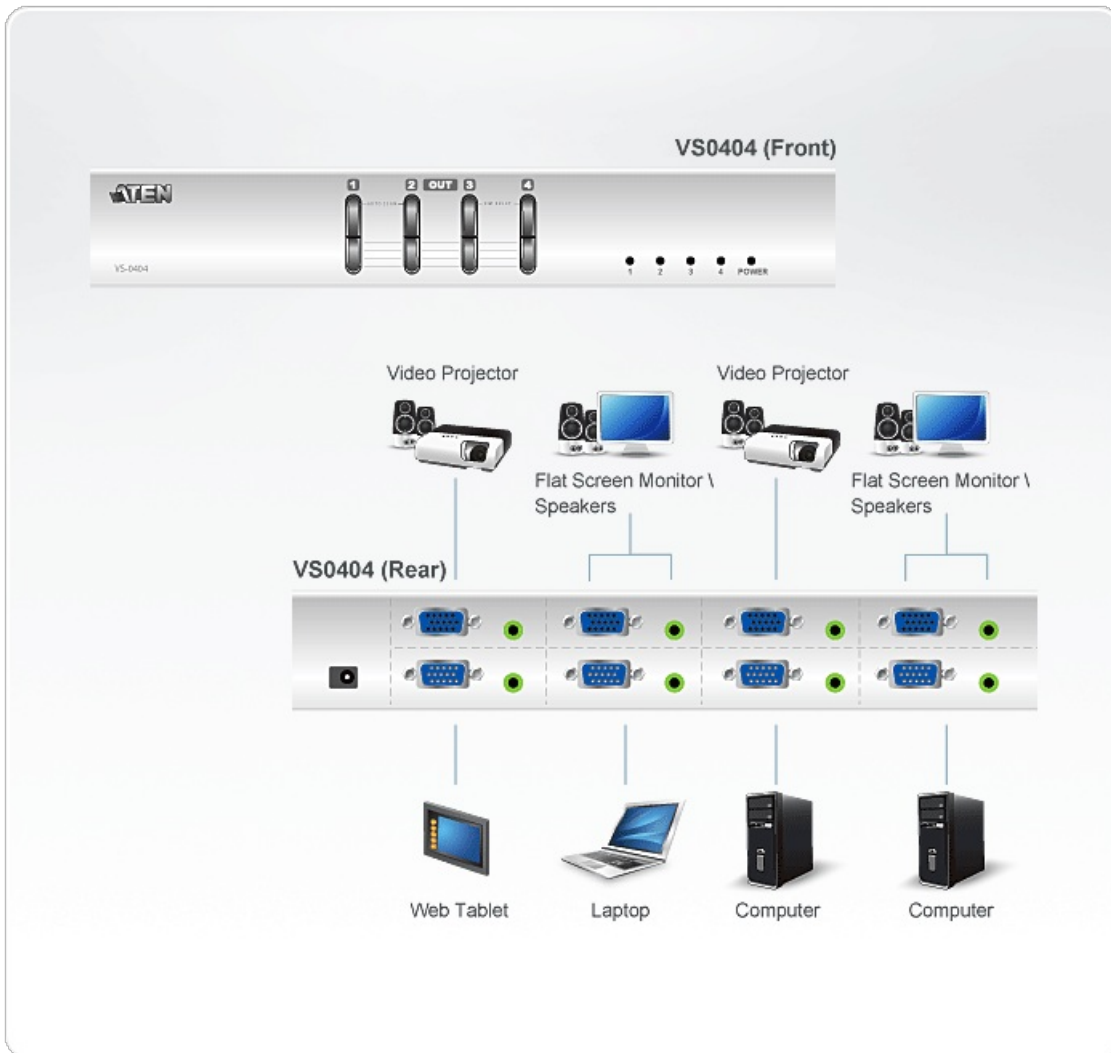

Diagram

ATEN International Co., Ltd.

3F., No.125, Sec. 2, Datong Rd., Sijhih District., New Taipei City 221, Taiwan
Phone: 886-2-8692-6789 Fax: 886-2-8692-6767
www.aten.com E-mail: marketing@aten.com

© Copyright 2015 ATEN® International Co., Ltd.
ATEN and the ATEN logo are trademarks of ATEN International Co., Ltd.
All rights reserved. All other trademarks are the property of their
respective owners.