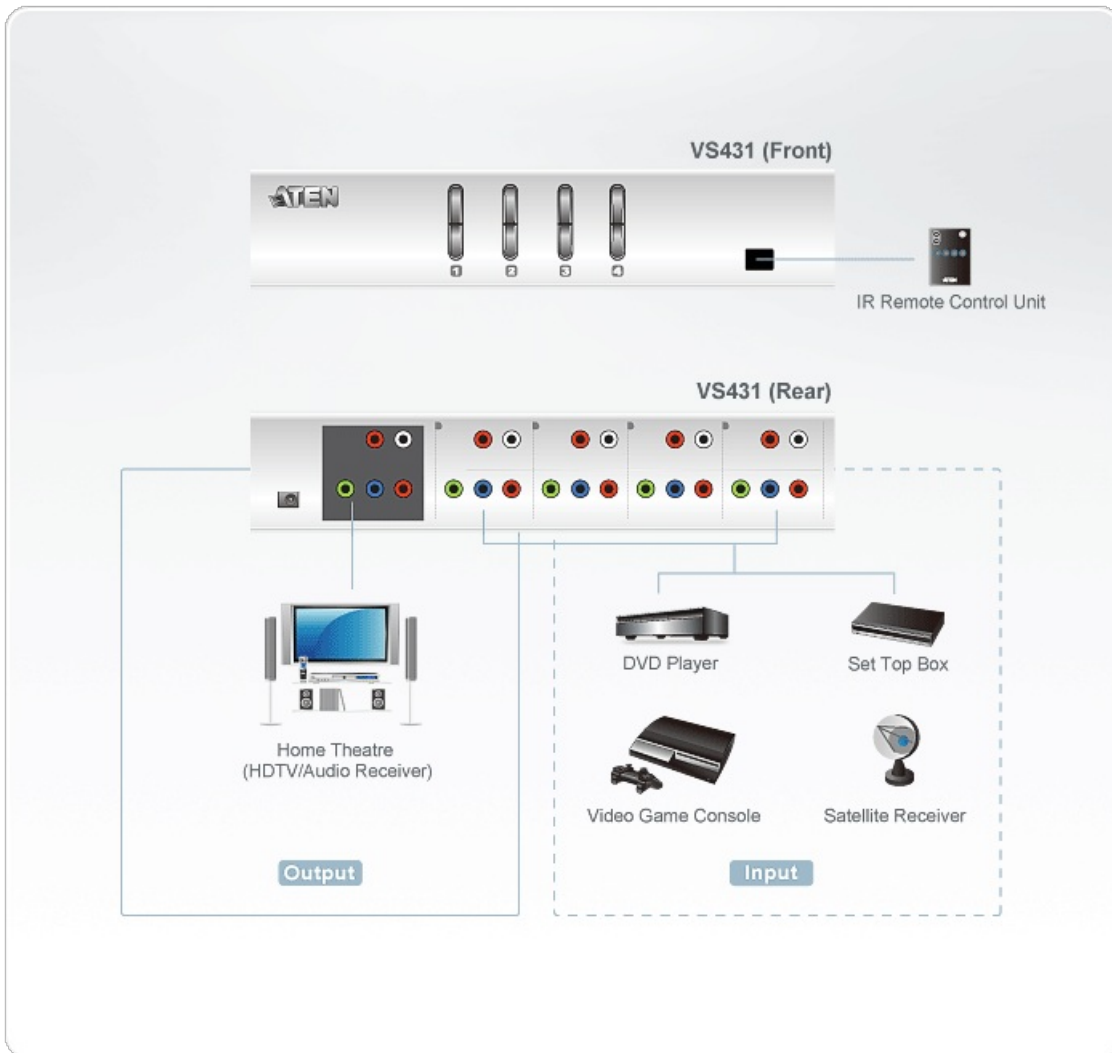

Diagram

ATEN International Co., Ltd.

3F., No.125, Sec. 2, Datong Rd., Sijhih District., New Taipei City 221, Taiwan
Phone: 886-2-8692-6789 Fax: 886-2-8692-6767
www.aten.com E-mail: marketing@aten.com

© Copyright 2015 ATEN® International Co., Ltd.
ATEN and the ATEN logo are trademarks of ATEN International Co., Ltd.
All rights reserved. All other trademarks are the property of their respective owners.