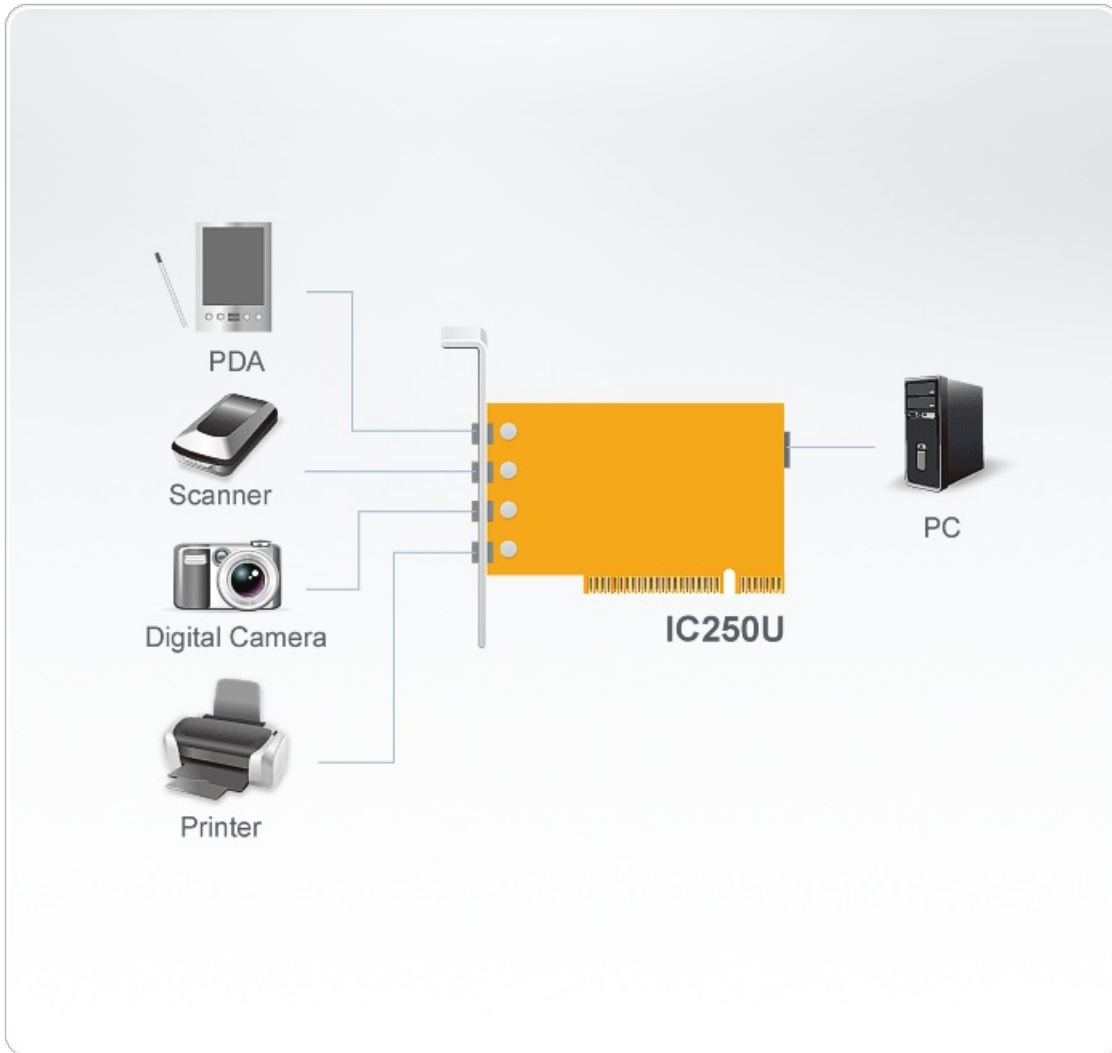

Diagram

ATEN International Co., Ltd.

3F., No.125, Sec. 2, Datong Rd., Sijhih District., New Taipei City 221, Taiwan
Phone: 886-2-8692-6789 Fax: 886-2-8692-6767
www.aten.com E-mail: marketing@aten.com

© Copyright 2015 ATEN® International Co., Ltd.
ATEN and the ATEN logo are trademarks of ATEN International Co., Ltd.
All rights reserved. All other trademarks are the property of their
respective owners.