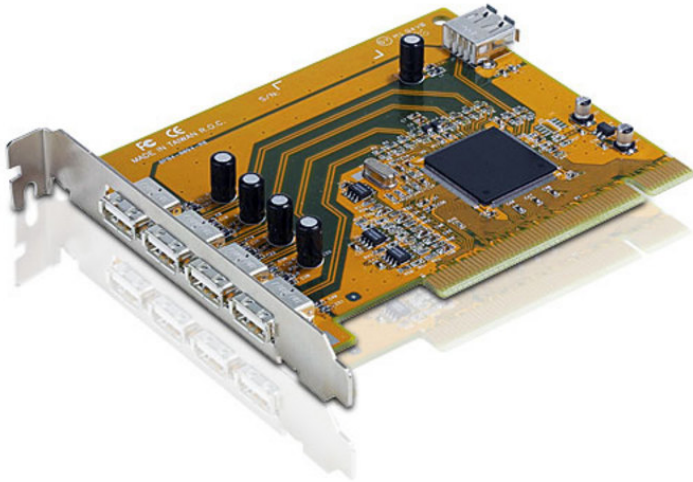

IC250U

5-Port USB 2.0 PCI Card

IC250U is a PCI card with 5 USB ports. It supports hot plug and PnP.

Features

- 5 port USB 2.0 PCI Card.
- Fully compliant with the USB 2.0 specification.
- Supports transfer speeds of up to 480 Mbps.
- Compatible with PC systems.
- Hot swappable.
- OS Support: Windows 2000, Windows XP, [Windows Vista](#)