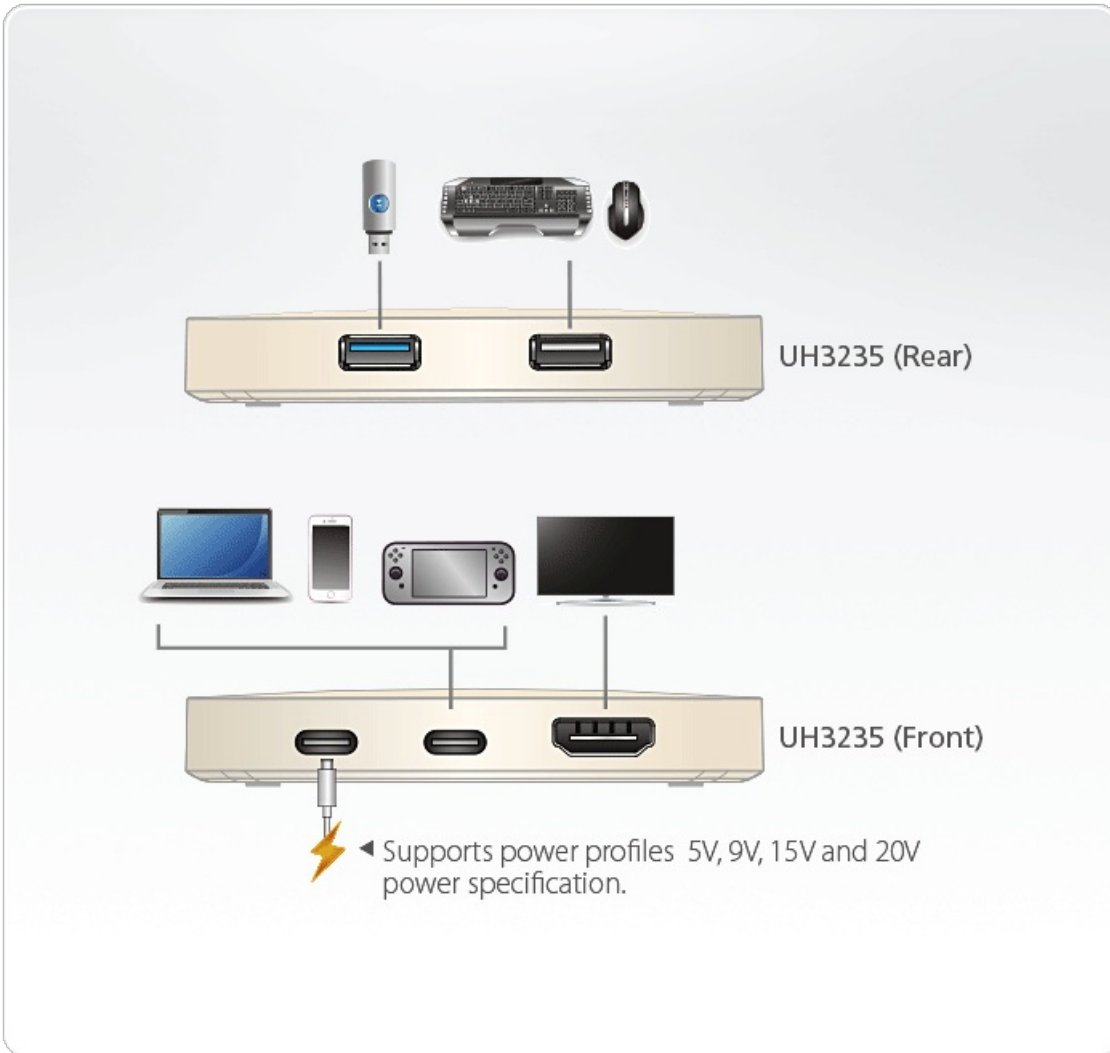

Diagram

⚡ Supports power profiles 5V, 9V, 15V and 20V power specification.