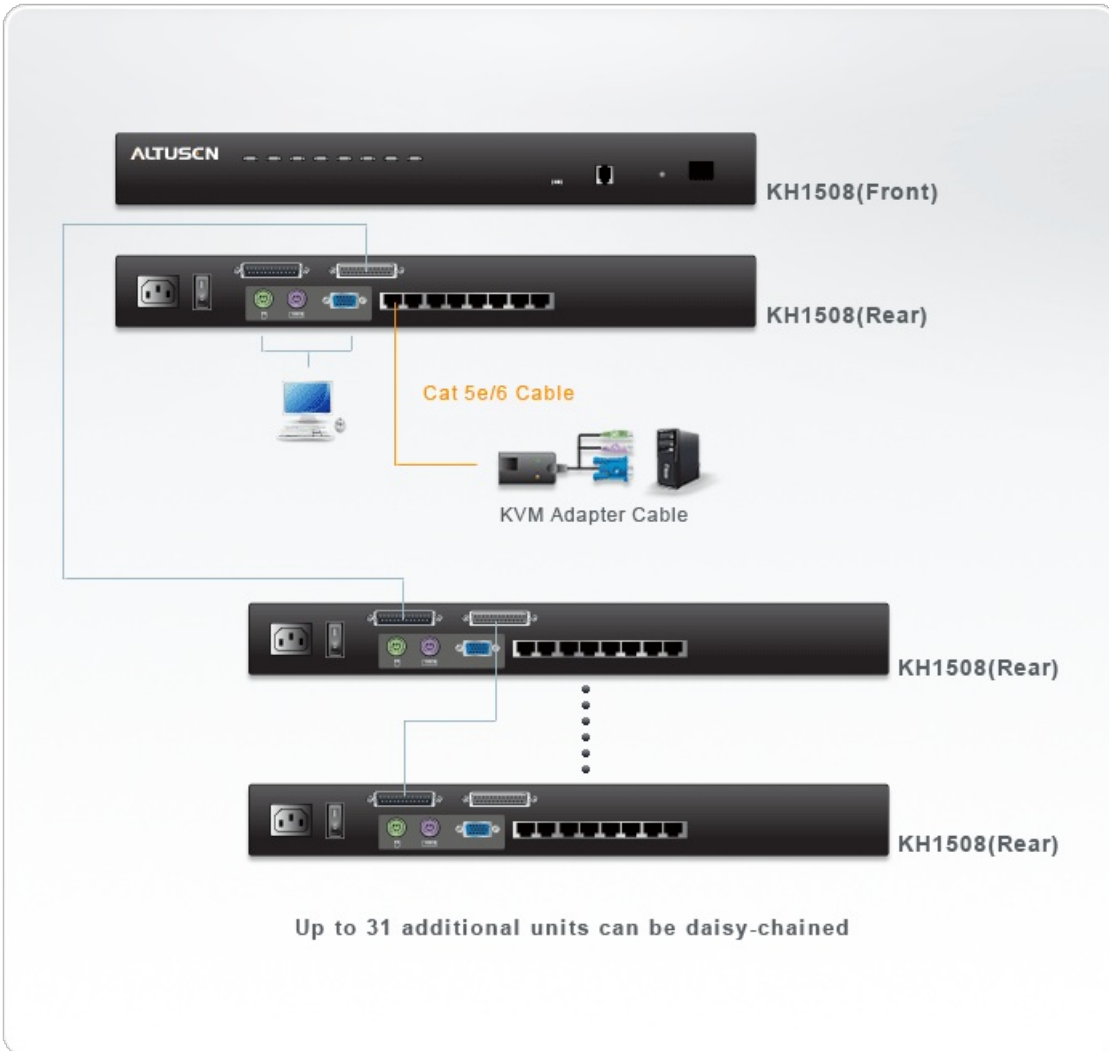

다이어그램

에이텐 코리아 ATEN KOREA

서울시 금천구 디지털로9길 32(가산동) 갑을그레이트밸리 B동 303호

Tel: 02-467-6789

Fax: 02-467-9876

www.aten.com/kr/ko E-mail: marketing@aten.co.kr

© Copyright 2025 ATEN® International Co., Ltd.
ATEN and the ATEN logo are registered trademarks of ATEN International Co., Ltd.
All rights reserved. All other trademarks are the property of their respective owners.