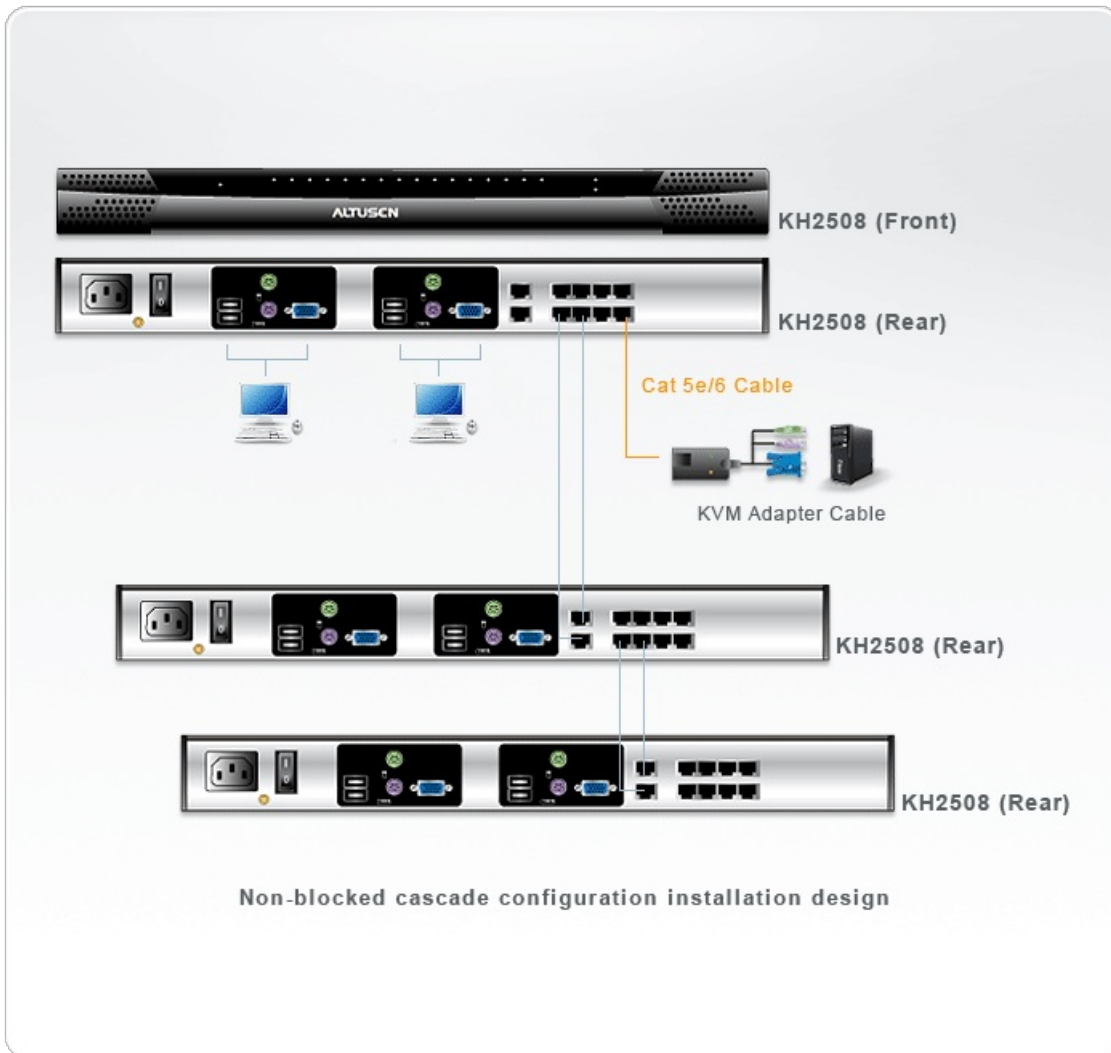

다이어그램

에이텐 코리아 ATEN KOREA

서울시 금천구 디지털로9길 32(가산동) 갑을그레이트밸리 B동 303호
Tel: 02-467-6789 Fax: 02-467-9876
www.aten.com/kr/ko E-mail: marketing@aten.co.kr

© Copyright 2025 ATEN® International Co., Ltd.
ATEN and the ATEN logo are registered trademarks of ATEN International Co., Ltd.
All rights reserved. All other trademarks are the property of their respective owners.