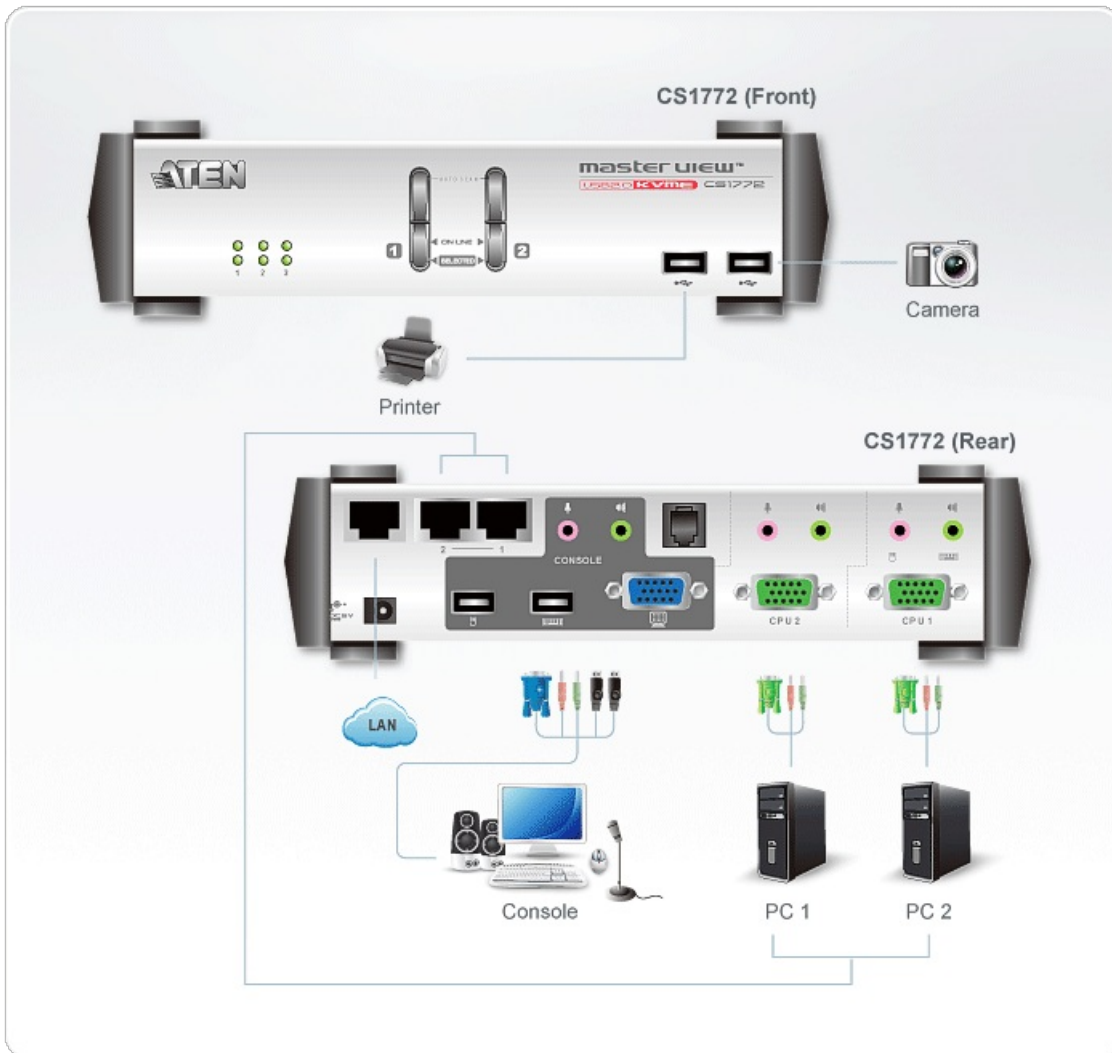

다이어그램

에이텐 코리아 ATEN KOREA

서울시 금천구 디지털로9길 32(가산동) 갑을그레이트밸리 B동 303호
Tel: 02-467-6789 Fax: 02-467-9876
www.aten.com/kr/ko E-mail: marketing@aten.co.kr

© Copyright 2025 ATEN® International Co., Ltd.
ATEN and the ATEN logo are registered trademarks of ATEN International Co., Ltd.
All rights reserved. All other trademarks are the property of their respective owners.