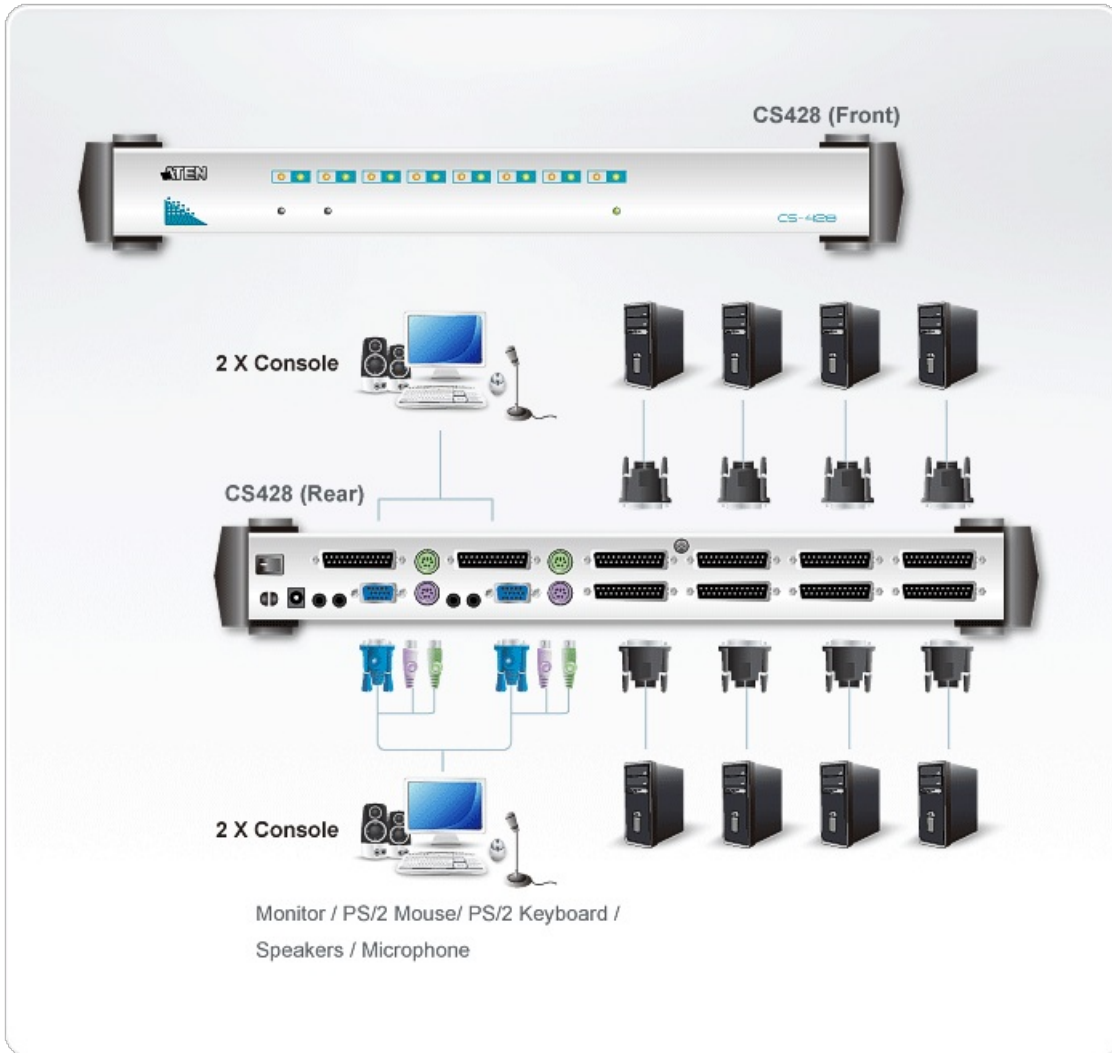

다이어그램

에이텐 코리아 ATEN KOREA

서울시 금천구 디지털로9길 32(가산동) 갑을그레이트밸리 B동 303호
Tel: 02-467-6789 Fax: 02-467-9876
www.aten.com/kr/ko E-mail: marketing@aten.co.kr

© Copyright 2025 ATEN® International Co. Ltd.
ATEN and the ATEN logo are registered trademarks of ATEN International Co., Ltd.
All rights reserved. All other trademarks are the property of their respective owners.