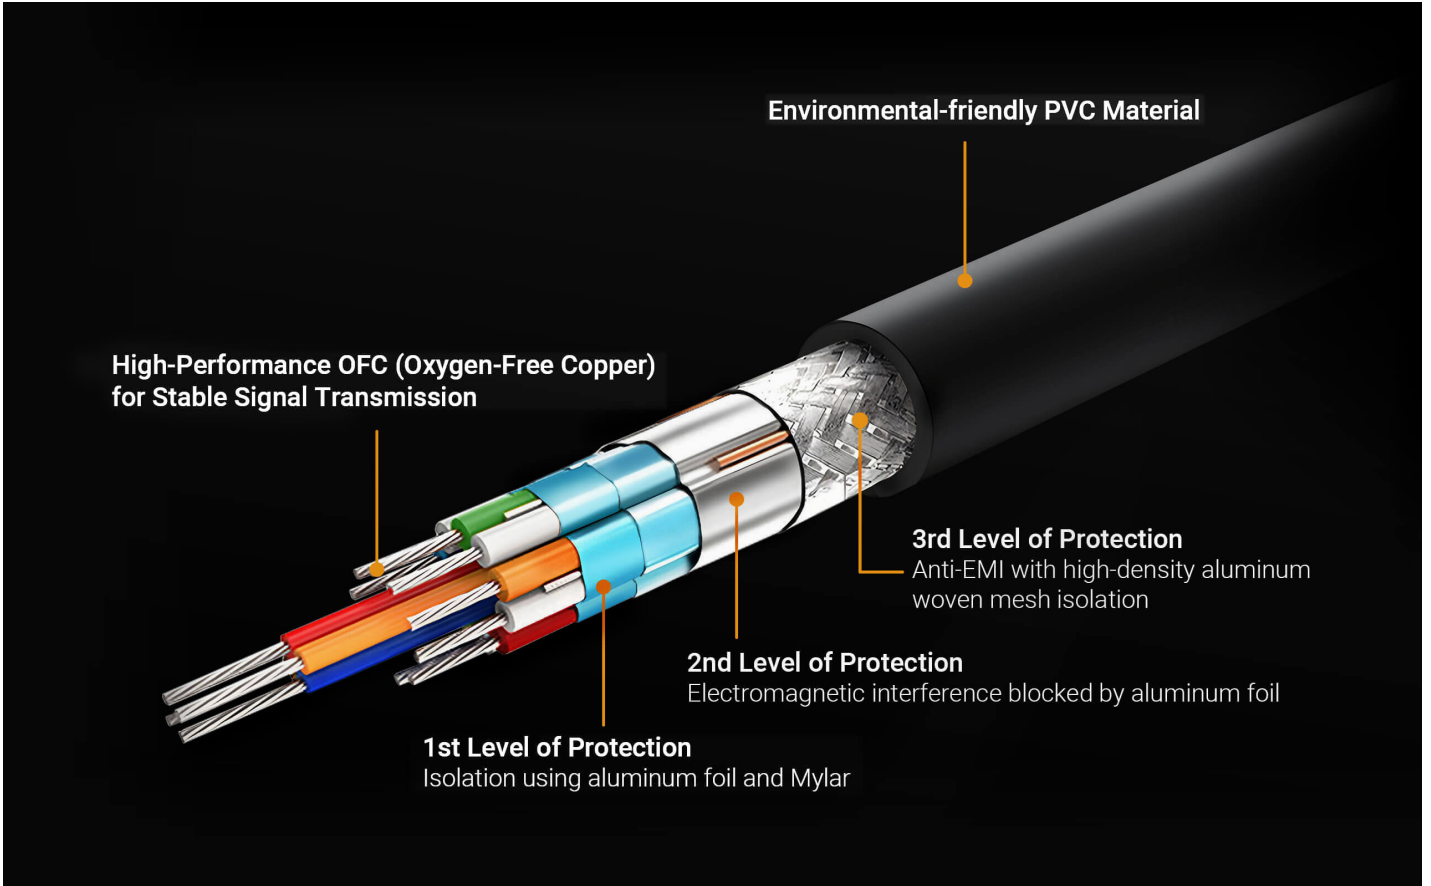

Aplicações

- 1.
- 2.
- 3.