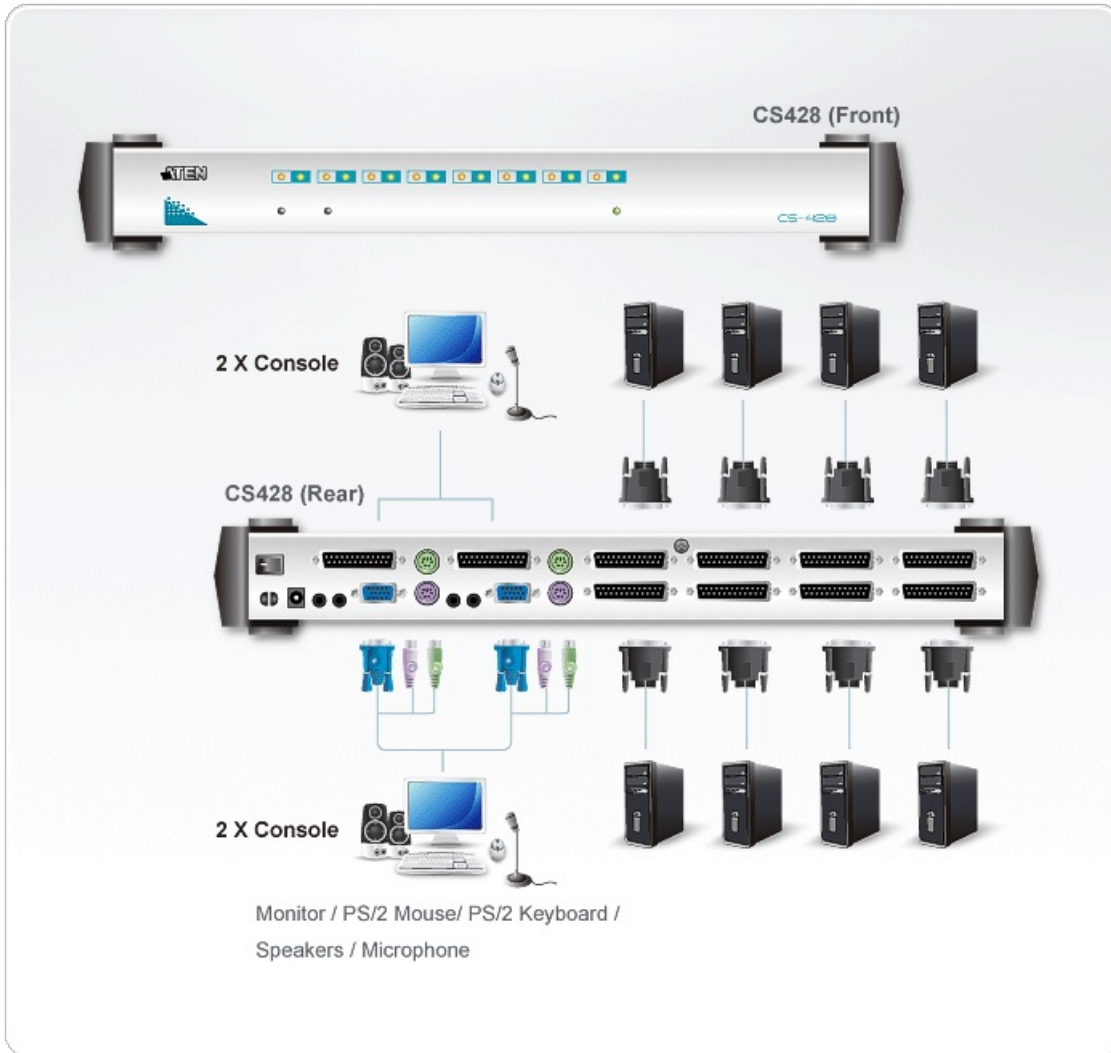

Diagram

ATEN International Co., Ltd.

3F., No.125, Sec. 2, Datong Rd., Sijhih District., New Taipei City 221, Taiwan
Phone: 886-2-8692-6789 Fax: 886-2-8692-6767
www.aten.com E-mail: marketing@aten.com

© Copyright 2015 ATEN® International Co., Ltd.
ATEN and the ATEN logo are trademarks of ATEN International Co., Ltd.
All rights reserved. All other trademarks are the property of their
respective owners.