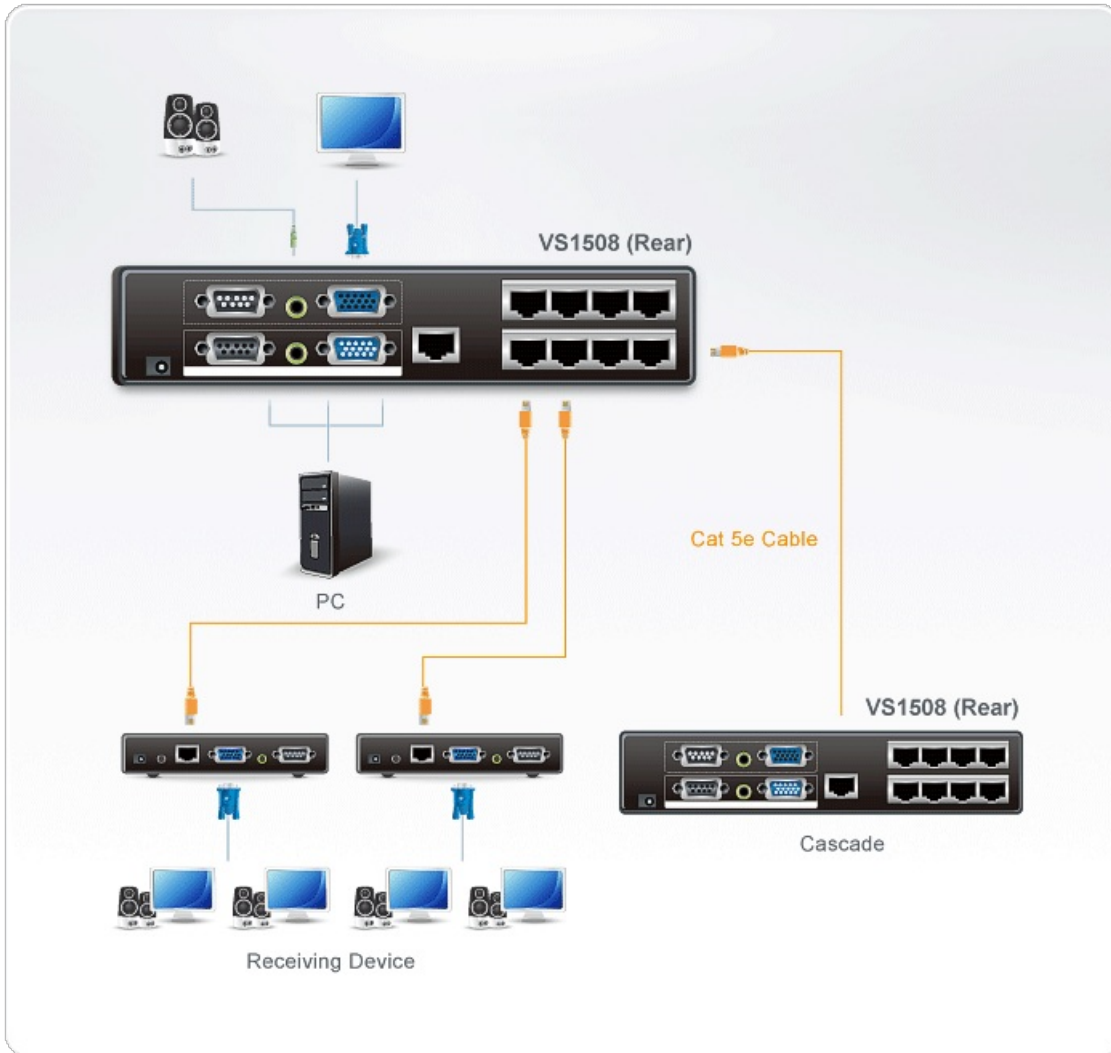

Diagram

ATEN International Co., Ltd.

3F., No.125, Sec. 2, Datong Rd., Sijhih District., New Taipei City 221, Taiwan
Phone: 886-2-8692-6789 Fax: 886-2-8692-6767
www.aten.com E-mail: marketing@aten.com

© Copyright 2015 ATEN® International Co., Ltd.
ATEN and the ATEN logo are trademarks of ATEN International Co., Ltd.
All rights reserved. All other trademarks are the property of their
respective owners.