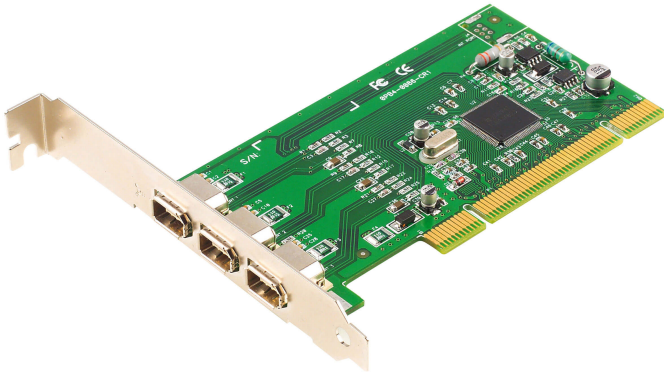

IC1394

3-Port FireWire PCI card

IC1394 is a hub with 3 built-in IEEE 1394 ports for expanding computer peripherals.

Egenskaper

- Firewire to PCI adapter card supports digital camcorders, hard drivers, scanners, and more.
- Provides 3 independent, fully functioning downstream ports.
- IEEE 1394, IEEE-1394a Compliant.
- Supports transfer speeds of up to 100, 200, and 400 Mbps; automatically uses the highest speed the peripheral supports.
- Supports hot swapping.
- Installs inside the computer: save space; allows for a neat and tidy work environment; no cable mess on the desktop.
- Supports up to 63 daisy-chained external devices running simultaneously.
- OS Support: Windows 2000, Windows XP, [Windows Vista](#)