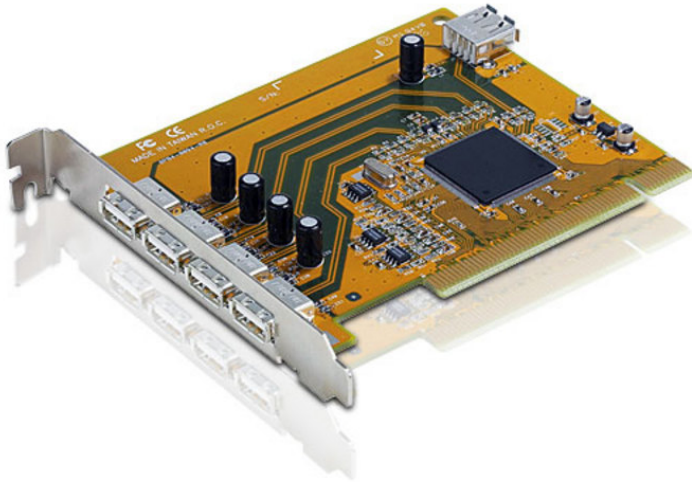

IC250U

5-Port USB 2.0 PCI Card

IC250U is a PCI card with 5 USB ports. It supports hot plug and PnP.

Egenskaper

- 5 port USB 2.0 PCI Card.
- Fully compliant with the USB 2.0 specification.
- Supports transfer speeds of up to 480 Mbps.
- Compatible with PC systems.
- Hot swappable.
- OS Support: Windows 2000, Windows XP, [Windows Vista](#)