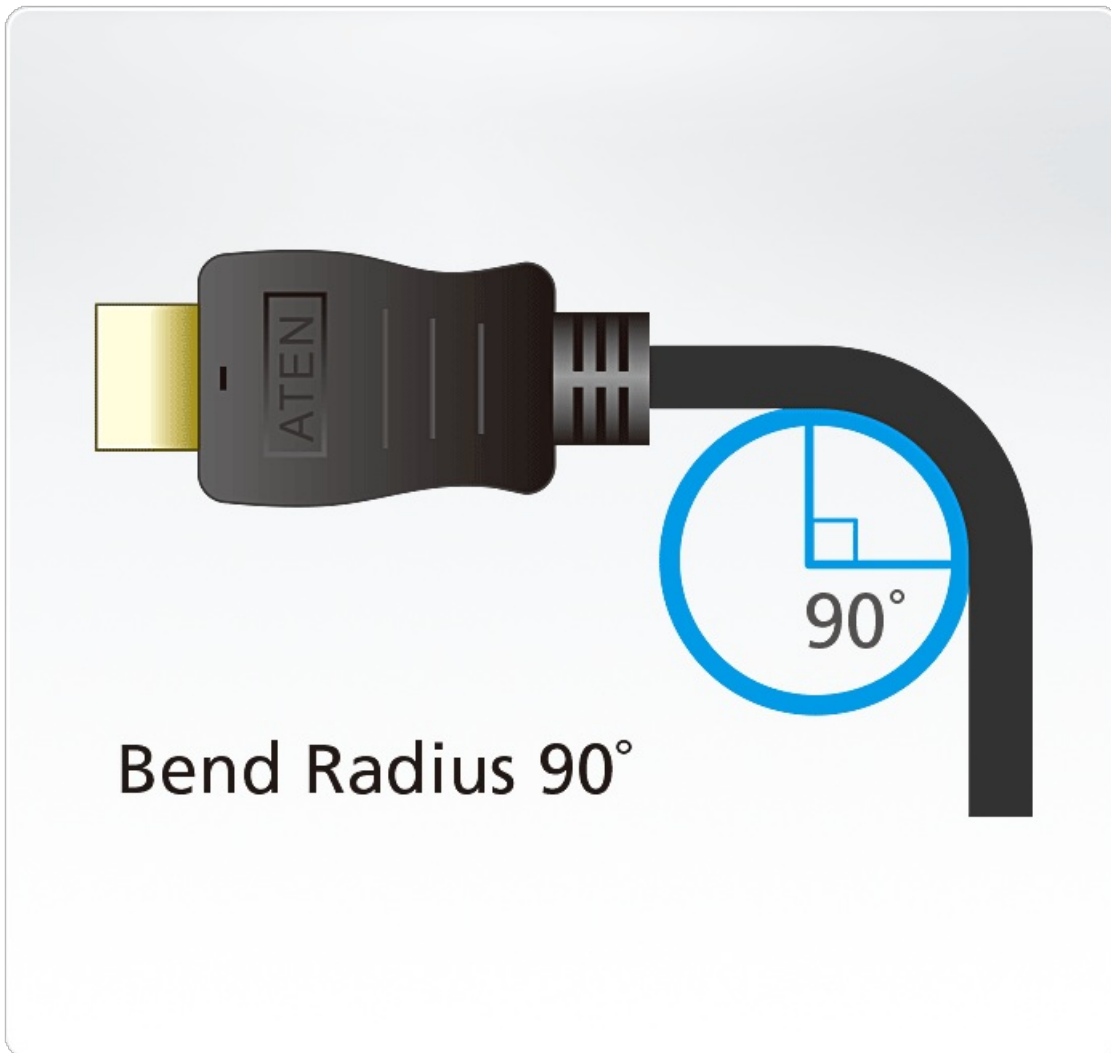

Diagram

ATEN International Co., Ltd.

3F., No.125, Sec. 2, Datong Rd., Sijhih District., New Taipei City 221, Taiwan
Phone: 886-2-8692-6789 Fax: 886-2-8692-6767
www.aten.com E-mail: marketing@aten.com

© Copyright 2015 ATEN® International Co., Ltd.
ATEN and the ATEN logo are trademarks of ATEN International Co., Ltd.
All rights reserved. All other trademarks are the property of their
respective owners.