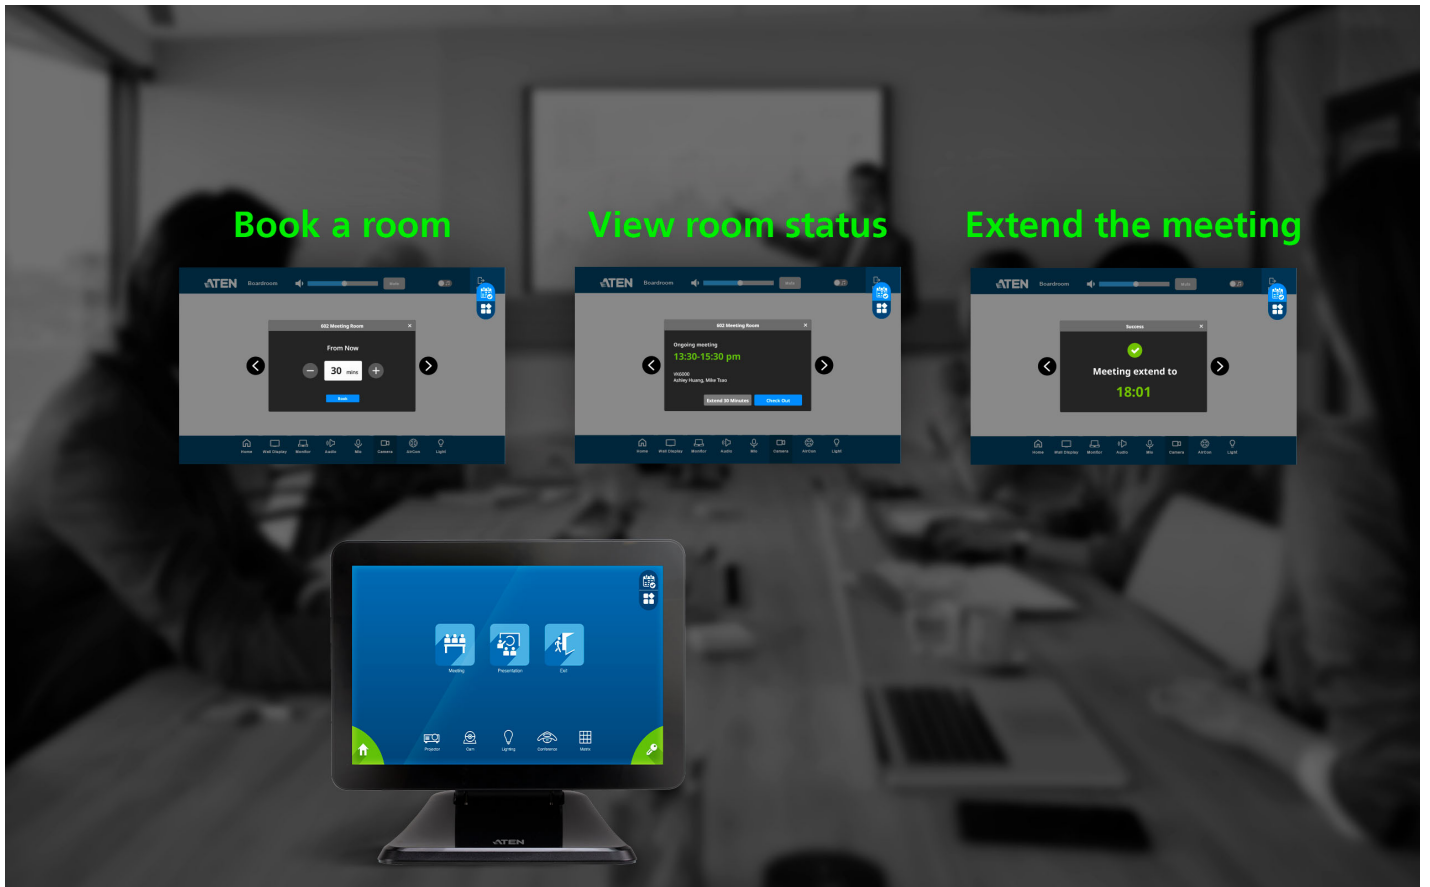

VK330

10.1" Touch Panel

One Panel. Total Control

VK330 10.1" Touch Panel

The VK330 10" Touch Panel centralizes system control through an intuitive, responsive interface, allowing quick switching between the ATEN Control System app and third-party applications. Integrated with ATEN's Room Booking System, it also enables room status updates directly from the panel, streamlining meeting setup. Its compact 10" design and PoE capability make it ideal for mid- to large-sized meeting and conference rooms, where a clearly readable screen and simplified cabling are essential.

App Switching

RBS Integration

Video Streaming
Preview

Multi-Room
Centralized Control

Power
over Ethernet

VESA Mounting

Third-Party Application Control with AppSwitcher

In addition to interfacing with the ATEN Control System, the VK330 also serves as a dedicated, cost-effective touch panel for third-party apps such as video conferencing, device control, or custom room apps, enabling direct control without a separate controller.

Streamlining Access with In-Room Booking Control

With integration into [ATEN Unizon](#) and the Room Booking System, booking a room, checking in or out, viewing room status, and extending a meeting are all just a few taps away on the panel – anytime during a meeting.