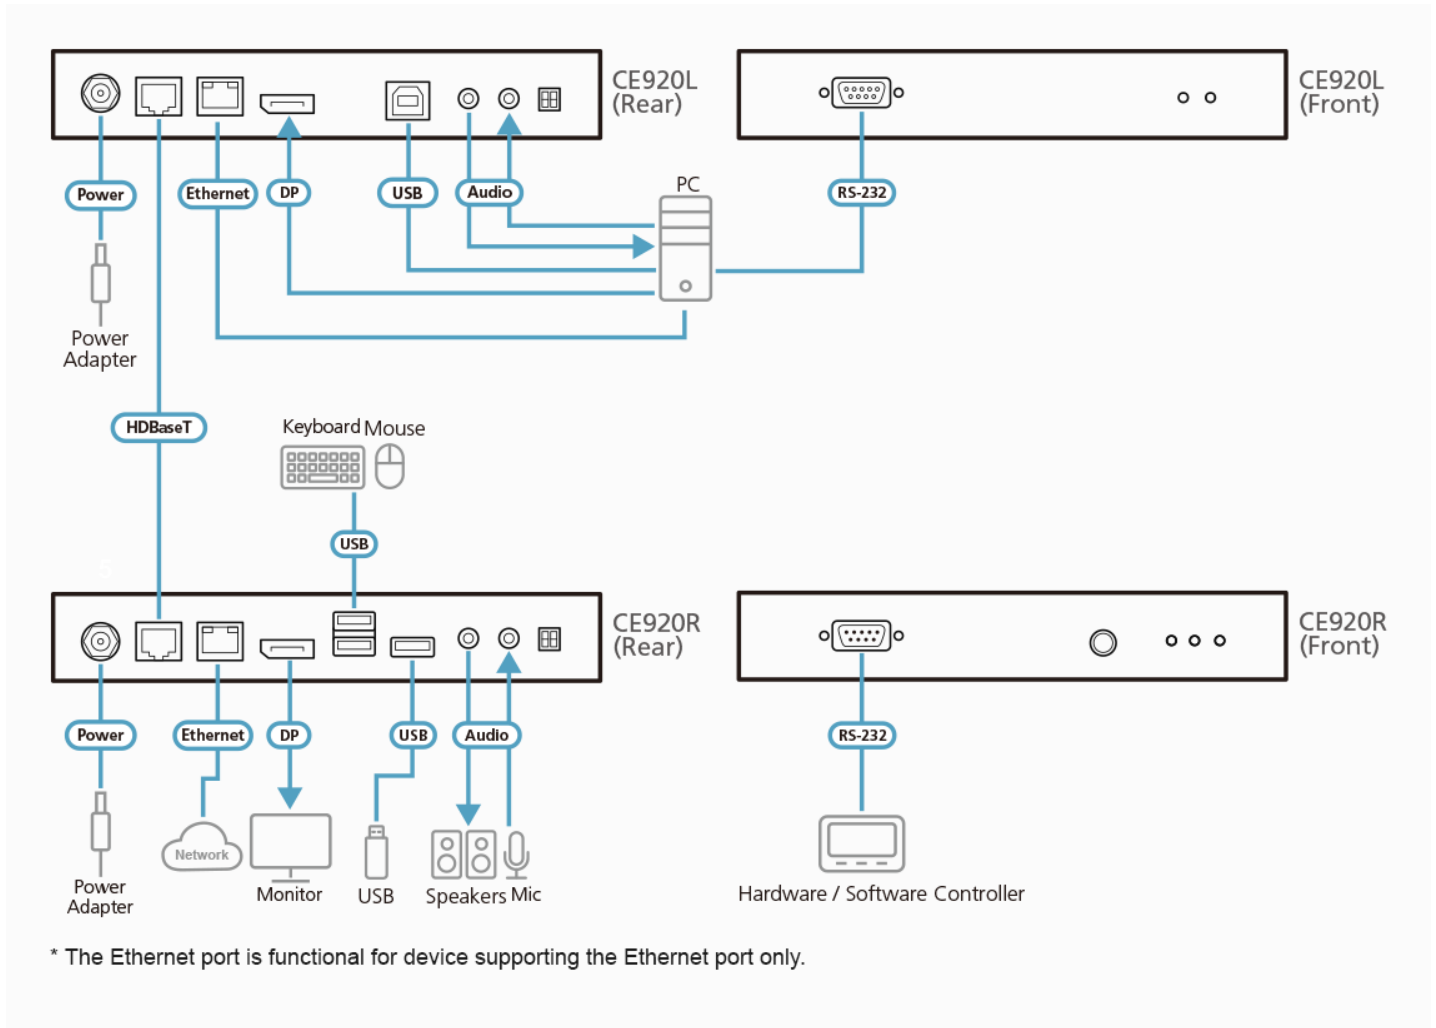

Diagram

* The Ethernet port is functional for device supporting the Ethernet port only.

ATEN International Co., Ltd.

3F, No. 125, Sec. 2, Datong Rd., Sijhih District., New Taipei City 221, Taiwan
Phone: 886-2-8692-6789 Fax: 886-2-8692-6767
www.aten.com E-mail: marketing@aten.com

© Copyright 2015 ATEN® International Co., Ltd.
ATEN and the ATEN logo are trademarks of ATEN International Co., Ltd.
All rights reserved. All other trademarks are the property of their respective owners.