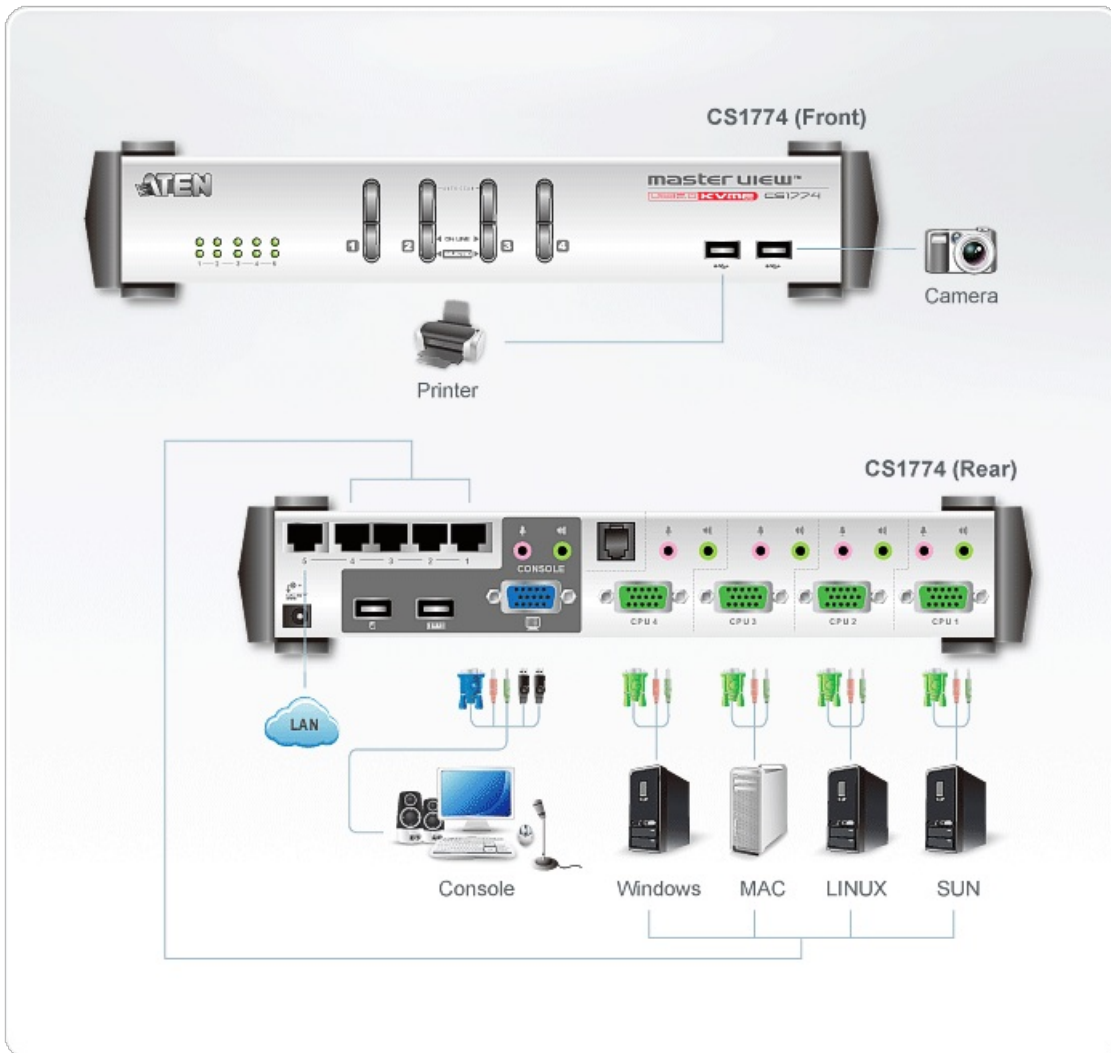

Diagram

ATEN International Co., Ltd.

3F, No.125, Sec. 2, Datong Rd., Sijhih District., New Taipei City 221, Taiwan
Phone: 886-2-8692-6789 Fax: 886-2-8692-6767
www.aten.com E-mail: marketing@aten.com

© Copyright 2015 ATEN® International Co., Ltd.
ATEN and the ATEN logo are trademarks of ATEN International Co., Ltd.
All rights reserved. All other trademarks are the property of their
respective owners.