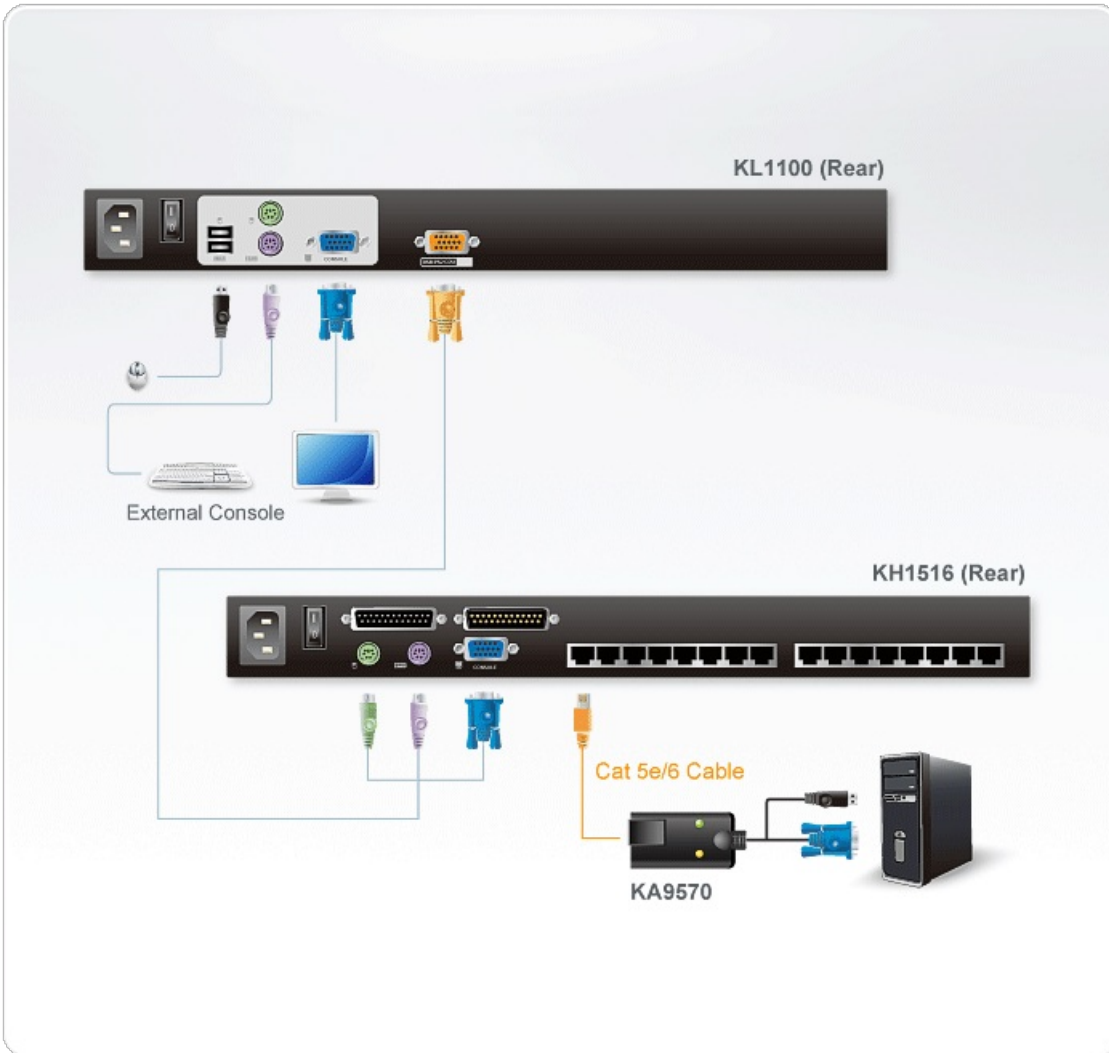

Diagram

ATEN International Co., Ltd.

3F., No.125, Sec. 2, Datong Rd., Sijhih District., New Taipei City 221, Taiwan
Phone: 886-2-8692-6789 Fax: 886-2-8692-6767
www.aten.com E-mail: marketing@aten.com

© Copyright 2015 ATEN® International Co., Ltd.
ATEN and the ATEN logo are trademarks of ATEN International Co., Ltd.
All rights reserved. All other trademarks are the property of their respective owners.