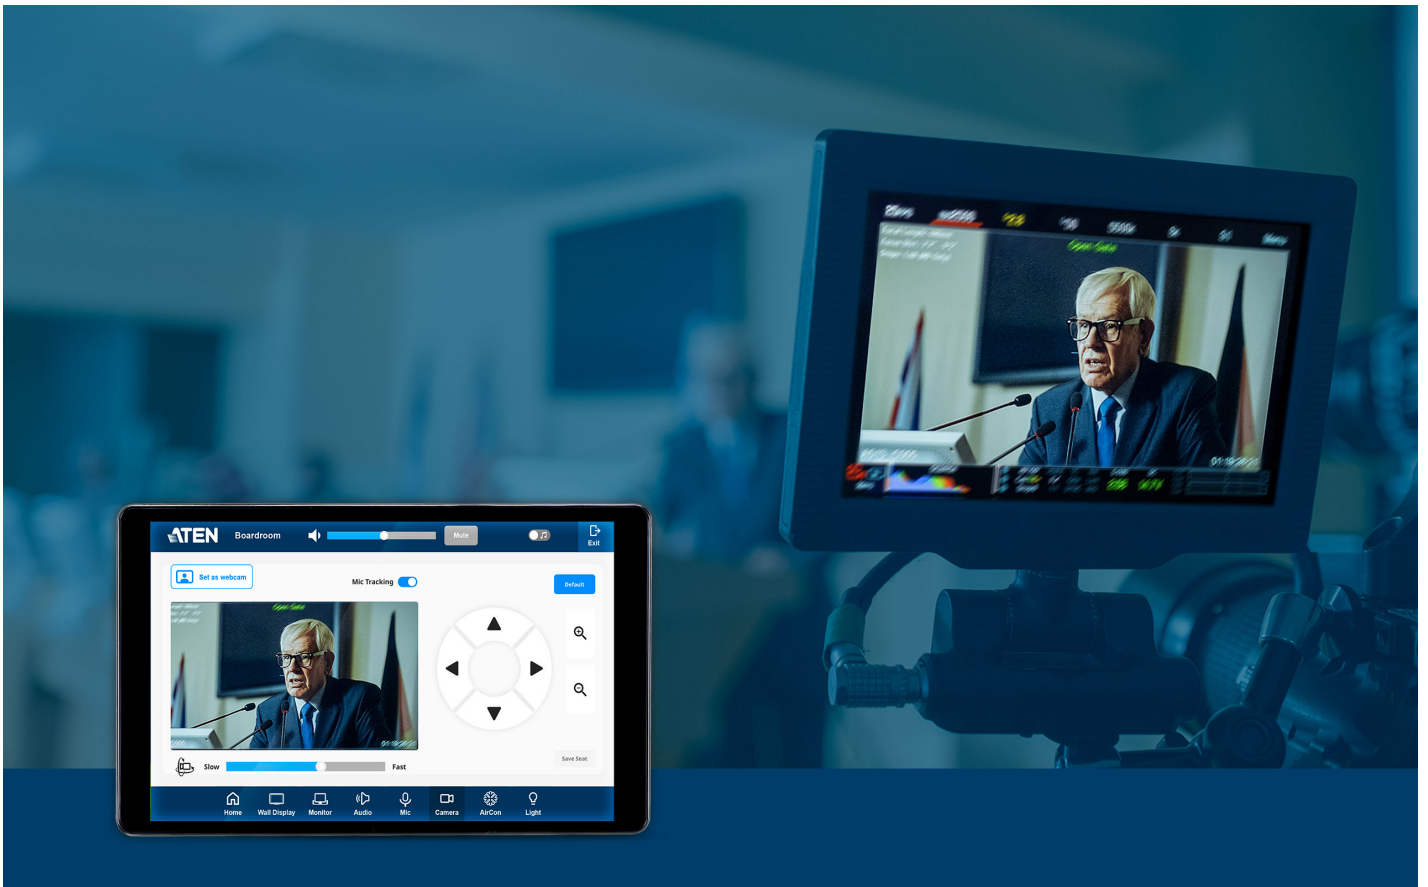

## VK320

8" Touch Panel

One Panel. Total Control

**VK320** 8" Touch Panel

The VK320 8" Touch Panel centralizes system control through an intuitive, responsive interface, allowing quick switching between the ATEN Control System app and third-party applications. Integrated with ATEN's Room Booking System, it also enables room status updates directly from the panel, streamlining meeting setup. Its compact 8" design and PoE capability make it ideal for space-efficient installations such as digital podiums and lecterns, where minimal footprint and simplified cabling are essential.

**Third-Party Application Control with AppSwitcher**

In addition to interfacing with the ATEN Control System, the VK320 also serves as a dedicated, cost-effective touch panel for third-party apps such as video conferencing, device control, or custom room apps, enabling direct control without a separate controller.

**Streamlining Access with In-Room Booking Control**

With integration into [ATEN Unizon](#) and the Room Booking System, booking a room, checking in or out, viewing room status, and extending a meeting are all just a few taps away on the panel – anytime during a meeting.

**Real-Time Video Streaming Preview**

The VK320 displays real-time feeds from IP cameras and ATEN VE89 series video over IP transmitters via native RTSP/ONVIF protocols, enabling direct preview and seamless switching of video sources from the panel.