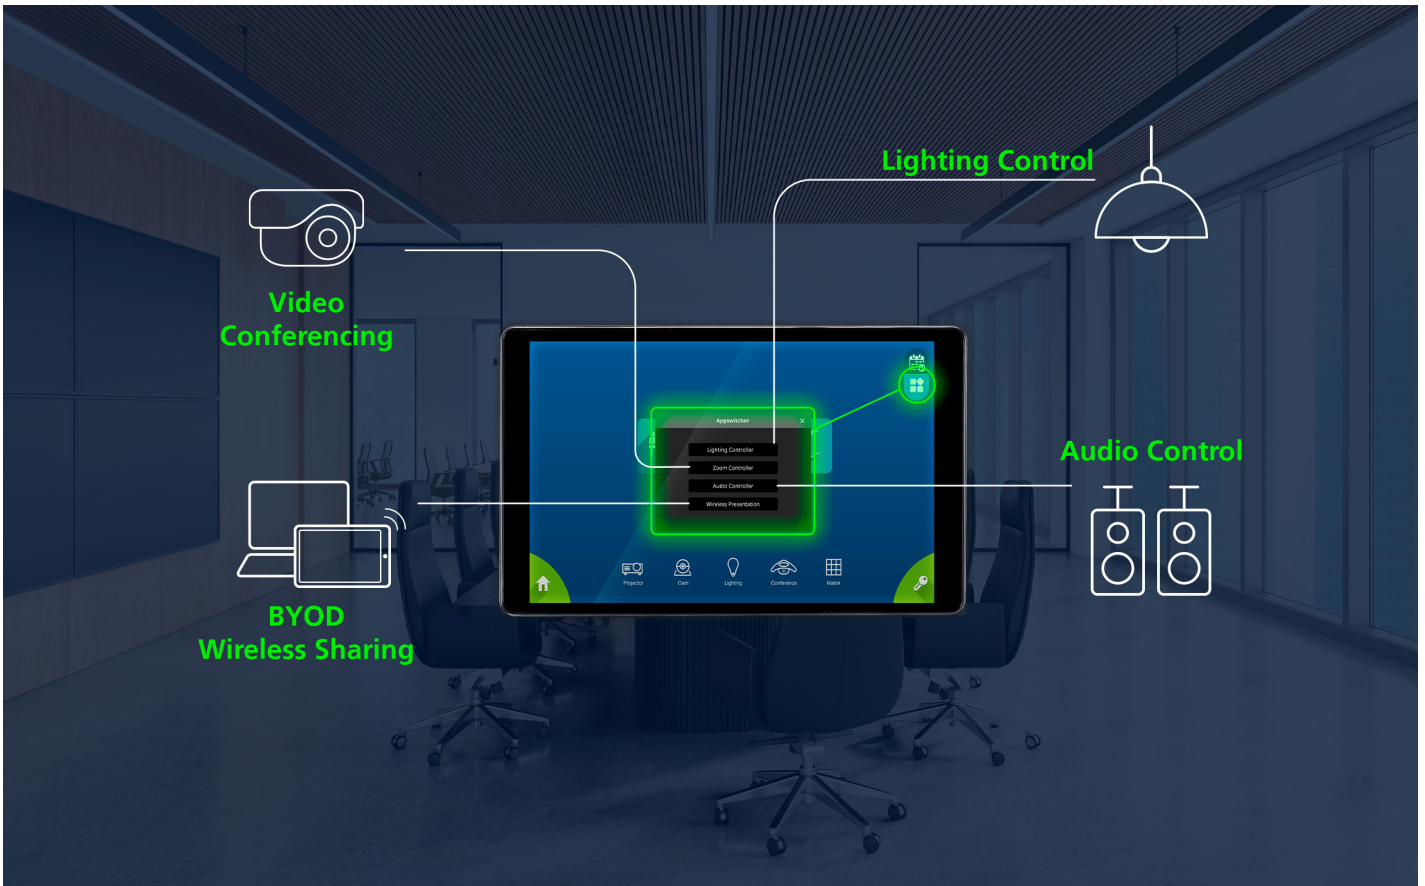

## VK320

8" Touch Panel

One Panel. Total Control

**VK320** 8" Touch Panel

The VK320 8" Touch Panel centralizes system control through an intuitive, responsive interface, allowing quick switching between the ATEN Control System app and third-party applications. Integrated with ATEN's Room Booking System, it also enables room status updates directly from the panel, streamlining meeting setup. Its compact 8" design and PoE capability make it ideal for space-efficient installations such as digital podiums and lecterns, where minimal footprint and simplified cabling are essential.

**Third-Party Application Control with AppSwitcher**

In addition to interfacing with the ATEN Control System, the VK320 also serves as a dedicated, cost-effective touch panel for third-party apps such as video conferencing, device control, or custom room apps, enabling direct control without a separate controller.

**Real-Time Video Streaming Preview**

The VK320 displays real-time feeds from IP cameras and ATEN VE89 series video over IP transmitters via native RTSP/ONVIF protocols, enabling direct preview and seamless switching of video sources from the panel.

**Features**

The ATEN VK320 is an 8" Touch Panel featuring capacitive multi-touch IPS-LCD screen with a narrow bezel. Natively installed with the ATEN Control System app, the touch panel is compatible with ATEN Control Boxes and Control Pads.