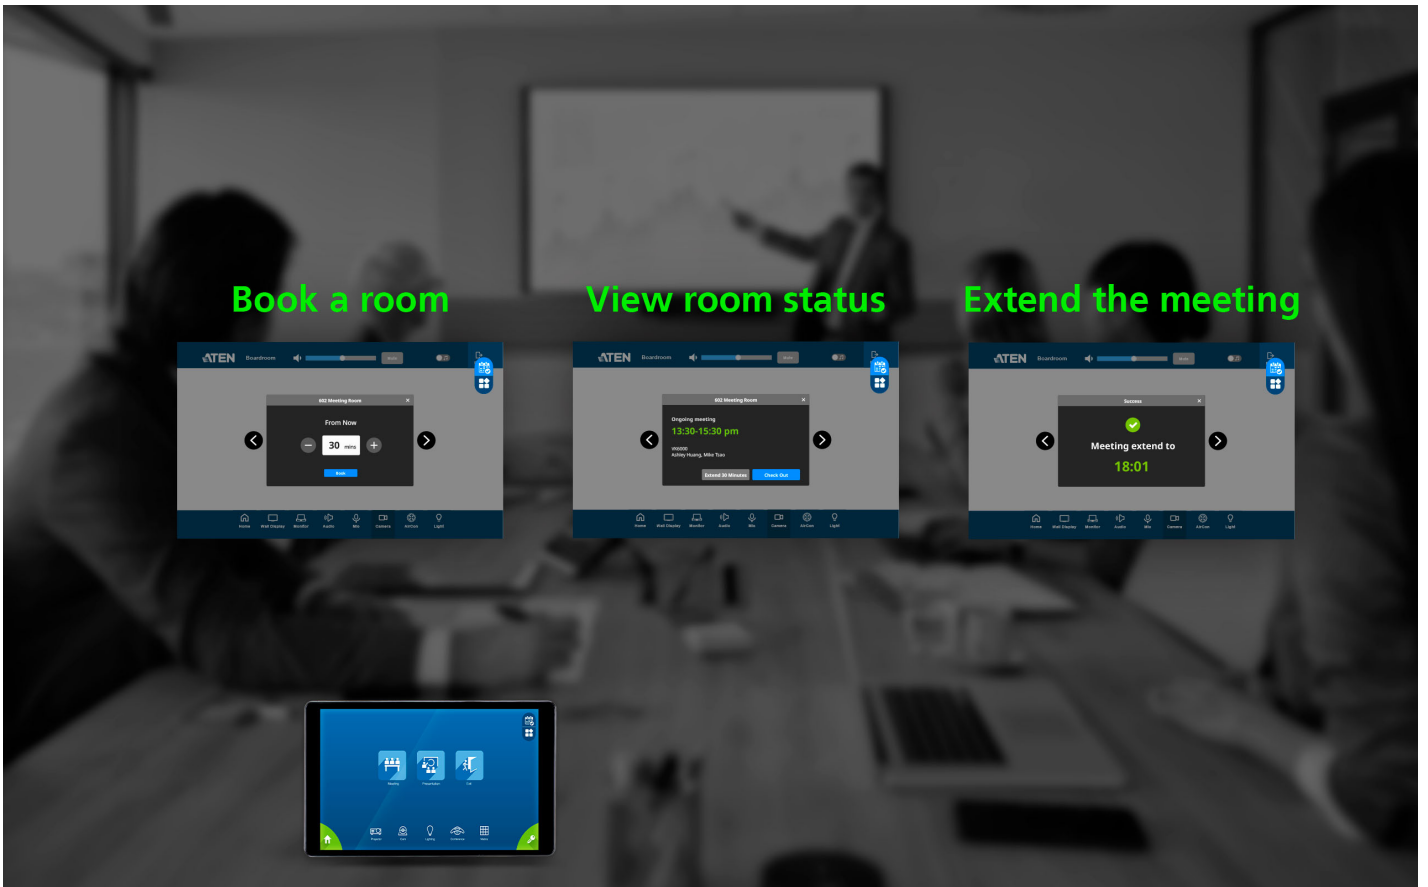

## VK320

8" Touch Panel

One Panel. Total Control

**VK320** 8" Touch Panel

The VK320 8" Touch Panel centralizes system control through an intuitive, responsive interface, allowing quick switching between the ATEN Control System app and third-party applications. Integrated with ATEN's Room Booking System, it also enables room status updates directly from the panel, streamlining meeting setup. Its compact 8" design and PoE capability make it ideal for space-efficient installations such as digital podiums and lecterns, where minimal footprint and simplified cabling are essential.

**Third-Party Application Control with AppSwitcher**

In addition to interfacing with the ATEN Control System, the VK320 also serves as a dedicated, cost-effective touch panel for third-party apps such as video conferencing, device control, or custom room apps, enabling direct control without a separate controller.

**Streamlining Access with In-Room Booking Control**

With integration into [ATEN Unizon](#) and the Room Booking System, booking a room, checking in or out, viewing room status, and extending a meeting are all just a few taps away on the panel – anytime during a meeting.

**Real-Time Video Streaming Preview**

The VK320 displays real-time feeds from IP cameras and ATEN VE89 series video over IP transmitters via native RTSP/ONVIF protocols, enabling direct preview and seamless switching of video sources from the panel.