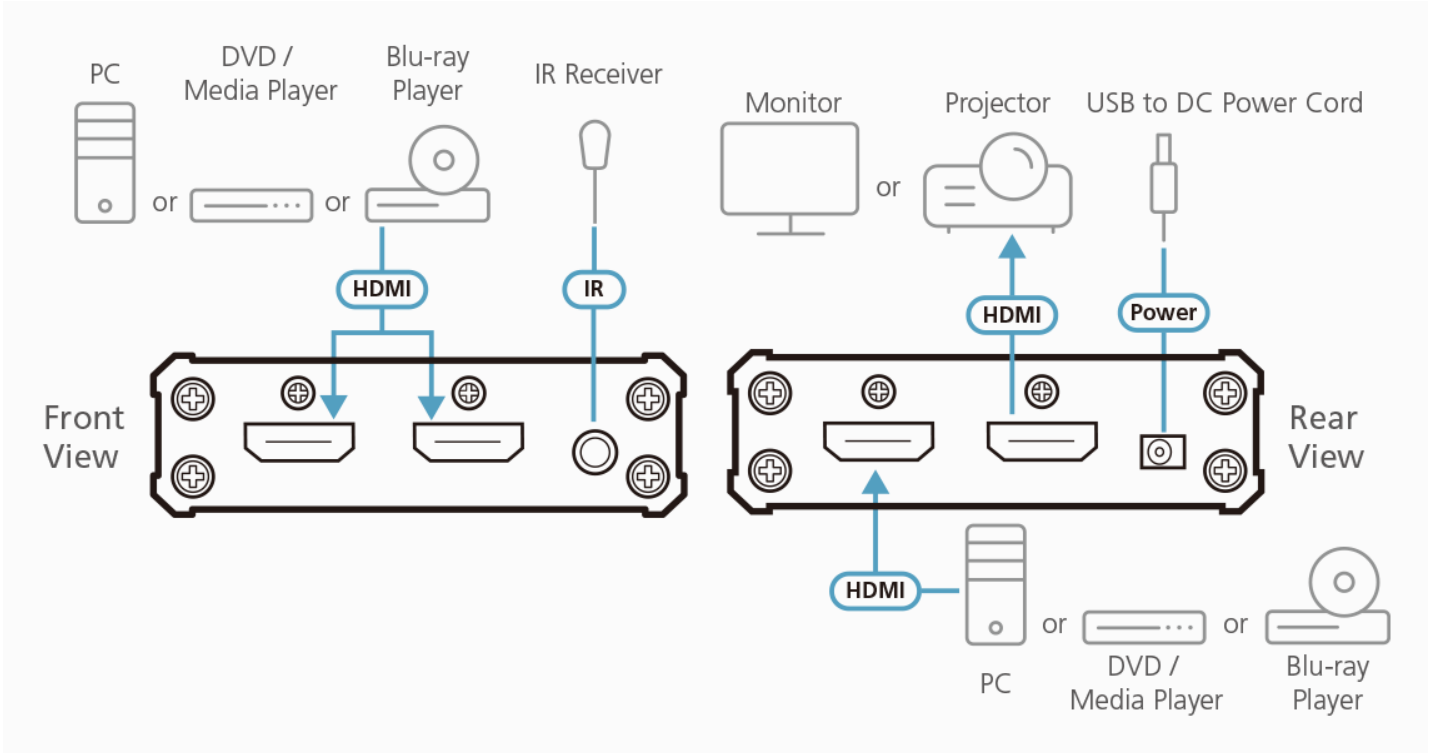

Carton Lot	20 pcs
Note	For some of rack mount products, please note that the standard physical dimensions of WxDxH are expressed using a LxWxH format.

Diagram

ATEN International Co., Ltd.

3F., No.125, Sec. 2, Datong Rd., Sijhih District., New Taipei City 221, Taiwan
Phone: 886-2-8692-6789 Fax: 886-2-8692-6767
www.aten.com E-mail: marketing@aten.com