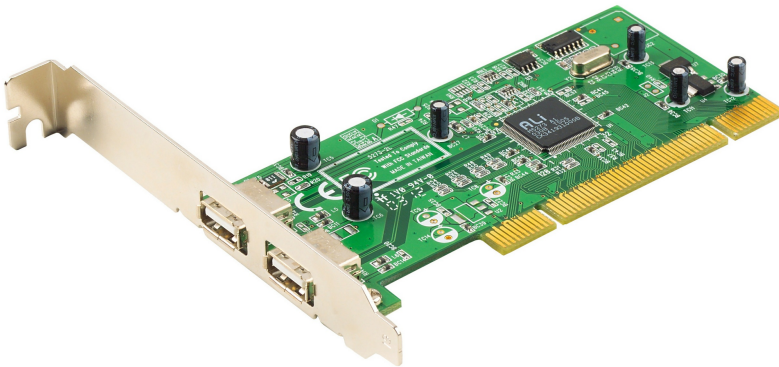

## IC220U

2-Port USB 2.0 PCI Card

IC220U is a PCI card with 2 USB ports. It supports hot plug and PnP.

### Features

- 2 port USB 2.0 PCI Card.
- Fully compliant with the USB 2.0 specification.
- Supports transfer speeds of up to 480 Mbps.
- Compatible with PC systems.
- Hot swappable.
- OS Support: Windows 2000, Windows XP, [Windows Vista](#) and Mac

### Specifications

Connectors	2 x USB Type A Female (White)
USB Specification	Compliant with USB 2.0
Protection	Fuse
OS Support	Windows XP SPI Native driven
Power Consumption	3.3 V  Note: <ul style="list-style-type: none"> <li>● The measurement in Watts indicates the typical power consumption of the device with no external loading.</li> <li>● The measurement in BTU/h indicates the power consumption of the device when it is fully loaded.</li> </ul>