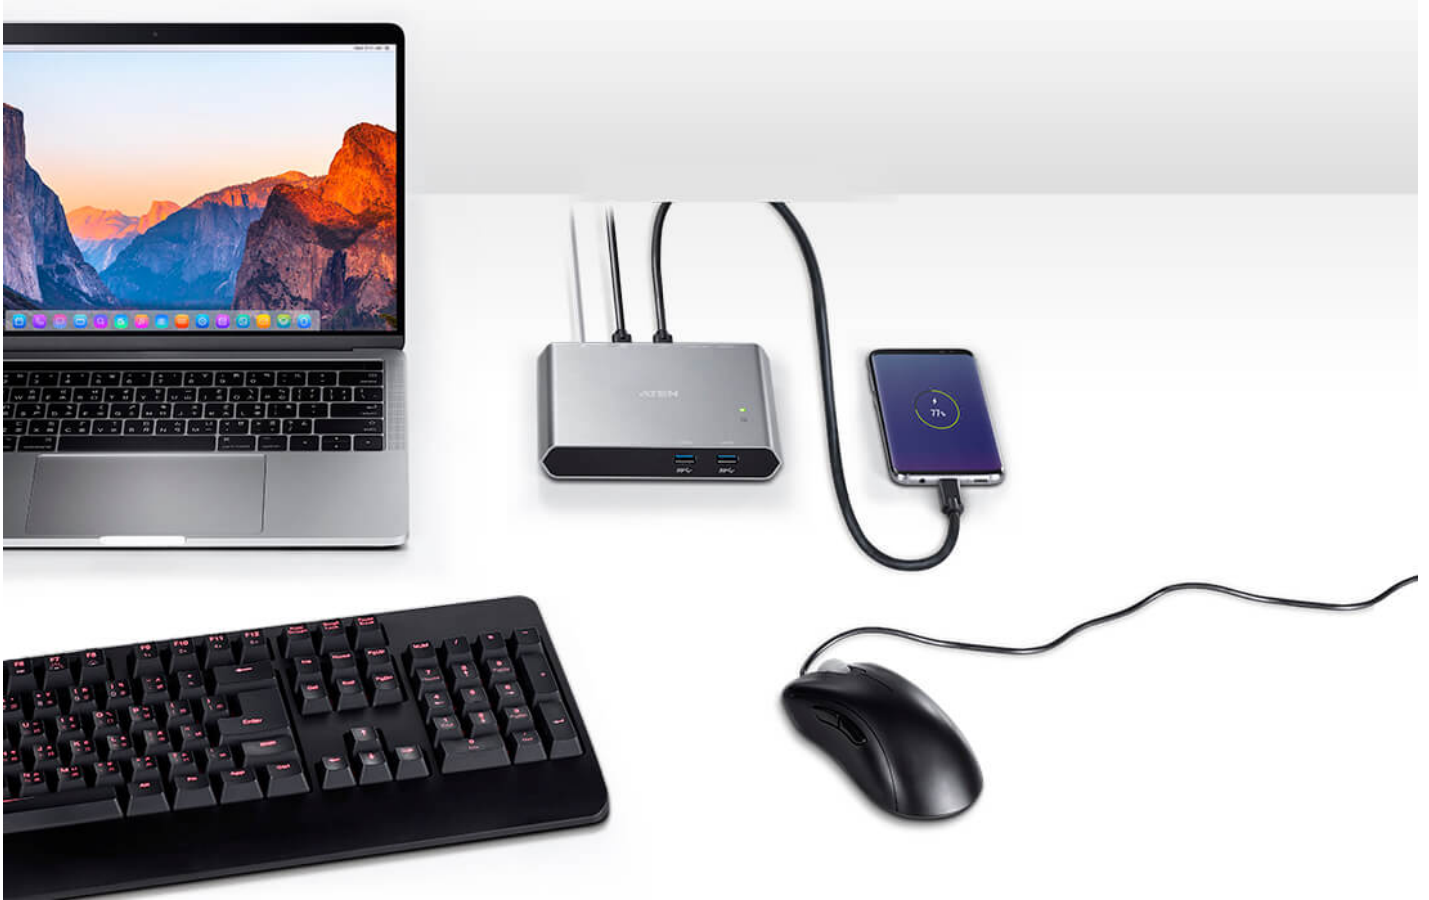

US3310

2-Port 4K HDMI USB-C KVM Dock Switch with Power Pass-through

Expand What Your Mobile Device Can Do

No more dealing with plugging and unplugging. Dock your USB-C smartphone, iPad Pro, and laptop, or two USB-C laptops, to US3310 and share a display and peripherals.* Use only one set of display, keyboard, and mouse to seamlessly control two systems and save desk space. Put the remote port selector in the most convenient place or even hide it under your desk for quick switching.

Contact Us

Get a quote for this product or get in touch with our sales experts

[Get Quote](#)

[_Contact Sales](#)

**Extend the Desktop Environment to your Phone**

Nowadays a smartphone can act like a PC. Use your smartphone to work, watch, and play on the go. Once back to the office or home you can connect it with US3310 to build a workstation in Samsung DeX mode for multitasking, and switch to a laptop once you have heavy tasks to do.

Charge your Phone, iPad, Laptop, and Power-hungry Devices

The 85W USB C power delivery 3.0 pass-through charges your phone, and laptop simultaneously and also provides enough power for power-hungry devices such as external hard drives or gaming devices. You can use your favorite keyboard and mouse to work and play, even with a power-hungry RGB gaming rig.

The US3310 is a 2-Port 4K HDMI USB-C KVM Dock Switch with Power Pass-through that features the combination of a multiport dock, and allows one button switching between laptops and Android smart phones. With one set of display, keyboard, and mouse, users get to seamlessly control two different systems and save desk space. Thanks to the remote port selector, users are allowed to put US3310 at the most convenient location or hide it under the desk to do the quick switch.