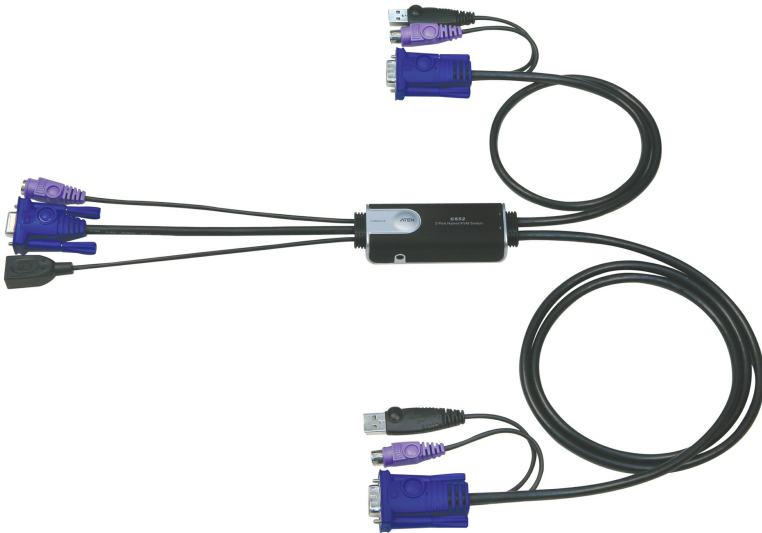

CS52

2-Port PS/2 USB VGA Cable KVM Switch with Remote Port Selector

Flexible Combinations : PS/2 Keyboard+USB Mouse

Features

- One console (monitor, PS/2 keyboard, and USB mouse) controls two computers
- Remote port selection switch for convenient switch placement
- Supports multi-function mice
- [USB 2.0 mouse port can be used for USB hub and USB peripheral sharing.](#)
- Compact design, built in all-in-one cables (console 0.15m; computers 0.6m, 1.2m)
- Superior video quality- up to 2048 x 1536; DDC2B
- Auto Scan function to monitor computer operation
- Non-powered
- OS Compatibility includes Windows 2000/XP/[Vista](#), Linux and FreeBSD.

Specification

| | |
|----------------------|---|
| Computer Connections | 2 |
| Port Selection | Hotkey, Remote Port Selector |
| Connectors | |
| Console Ports | 1 x HDB-15 Female (Blue) 1 x 6-pin Mini-DIN Female (Purple) 1 x USB Type A Female |
| KVM Ports | 2 x HDB-15 Male (Blue) 2 x 6-pin Mini-DIN Male (Purple) 2 x USB Type A Male (Black) |
| Remote Port Selector | 1 x 2.5mm Audio Jack Female |
| LEDs | |
| Selected | 2 (Green) |
| Cable Length | |