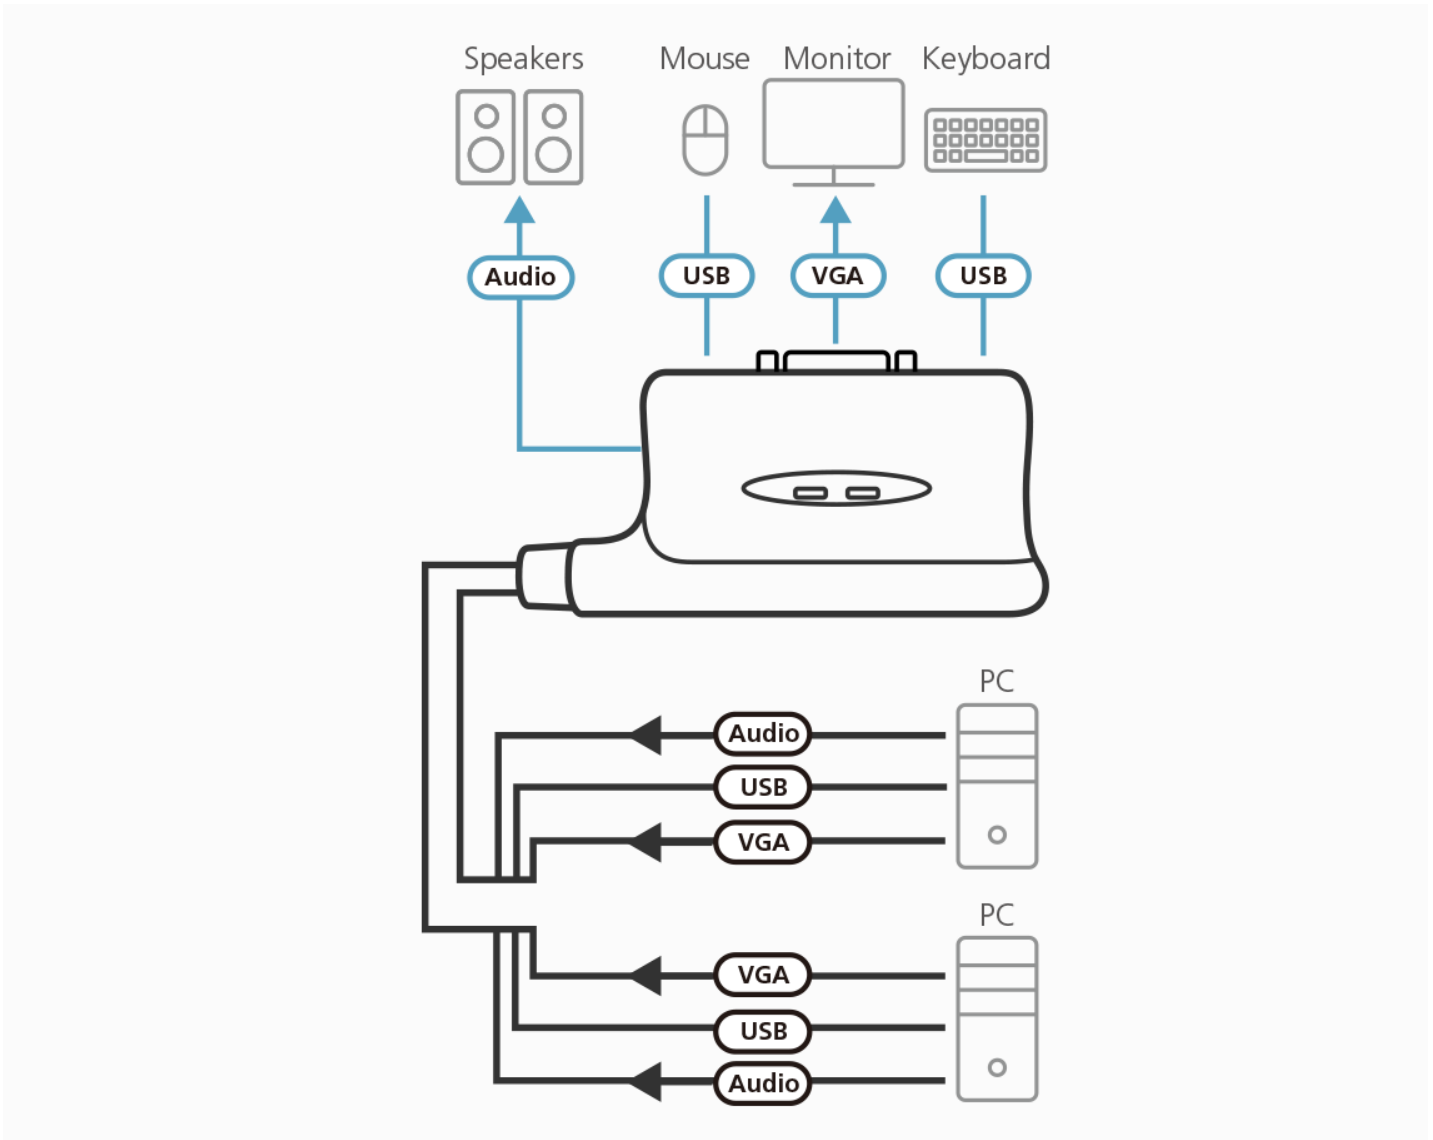

Diagram

ATEN International Co., Ltd.

3F, No.125, Sec. 2, Datong Rd., Sijhih District., New Taipei City 221, Taiwan
Phone: 886-2-8692-6789 Fax: 886-2-8692-6767
www.aten.com E-mail: marketing@aten.com