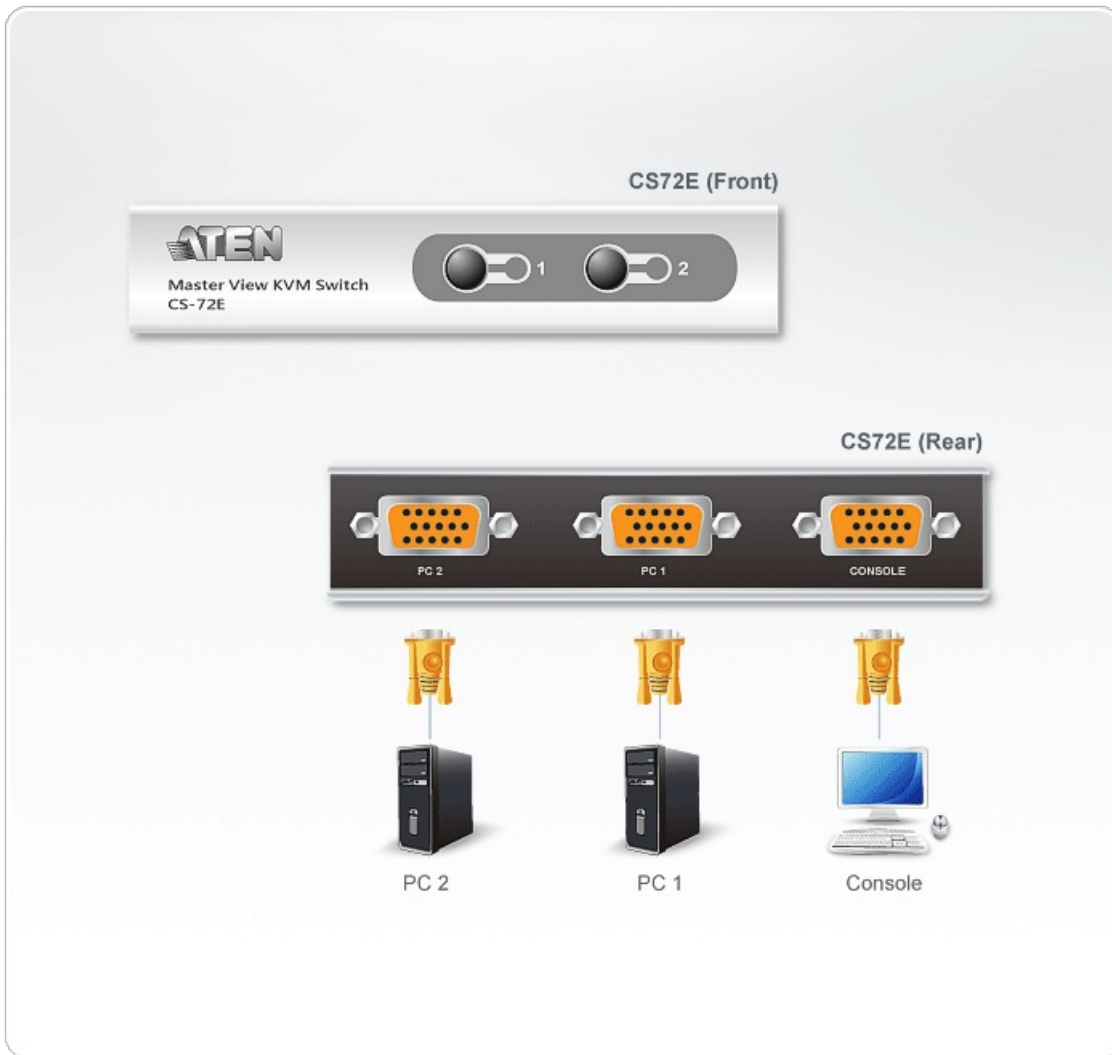

Diagram

ATEN International Co., Ltd.

3F., No.125, Sec. 2, Datong Rd., Sijhih District., New Taipei City 221, Taiwan
Phone: 886-2-8692-6789 Fax: 886-2-8692-6767
www.aten.com E-mail: marketing@aten.com

© Copyright 2015 ATEN® International Co., Ltd.
ATEN and the ATEN logo are trademarks of ATEN International Co., Ltd.
All rights reserved. All other trademarks are the property of their
respective owners.