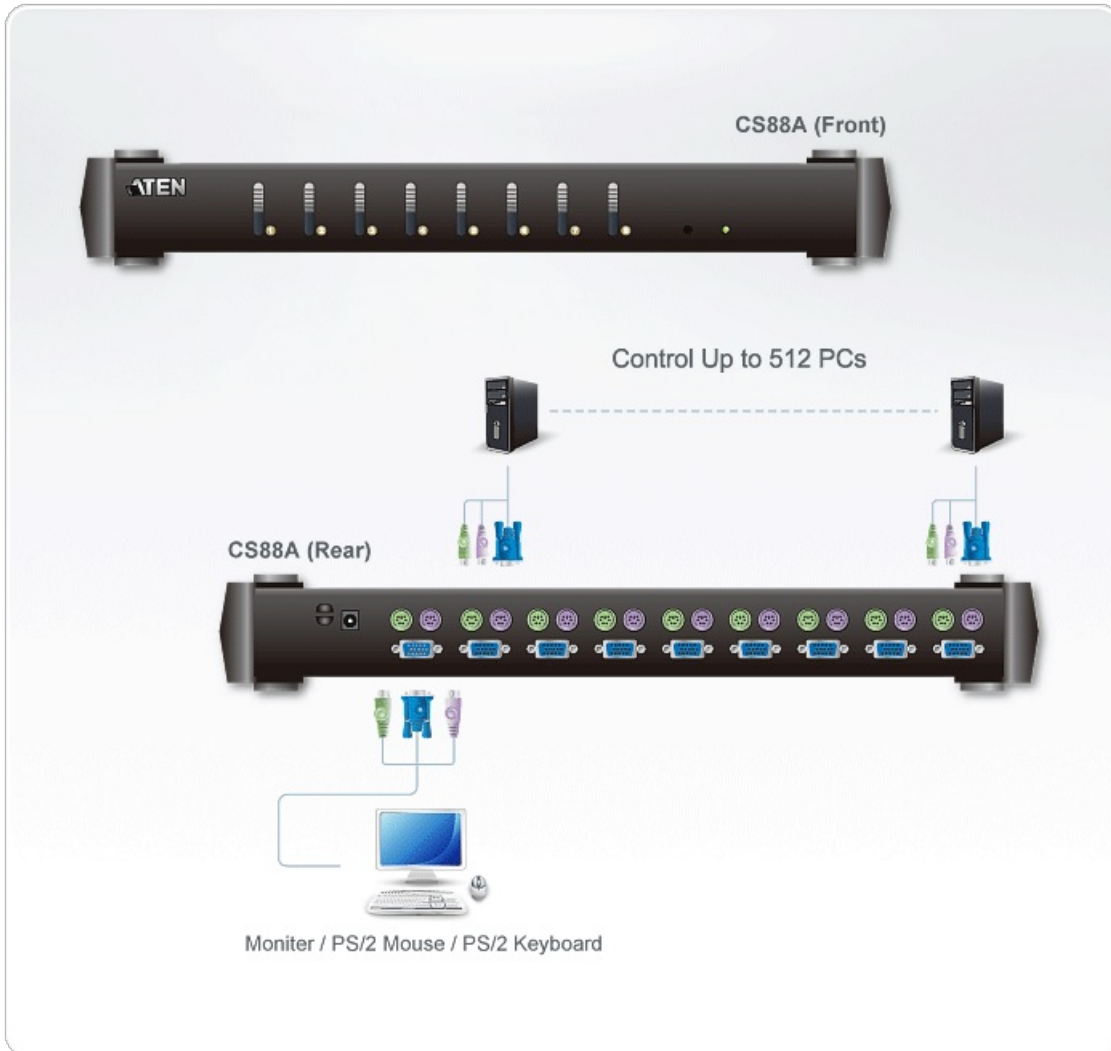

Diagram

ATEN International Co., Ltd.

3F., No.125, Sec. 2, Datong Rd., Sijhih District., New Taipei City 221, Taiwan
Phone: 886-2-8692-6789 Fax: 886-2-8692-6767
www.aten.com E-mail: marketing@aten.com

© Copyright 2015 ATEN® International Co., Ltd.
ATEN and the ATEN logo are trademarks of ATEN International Co., Ltd.
All rights reserved. All other trademarks are the property of their
respective owners.