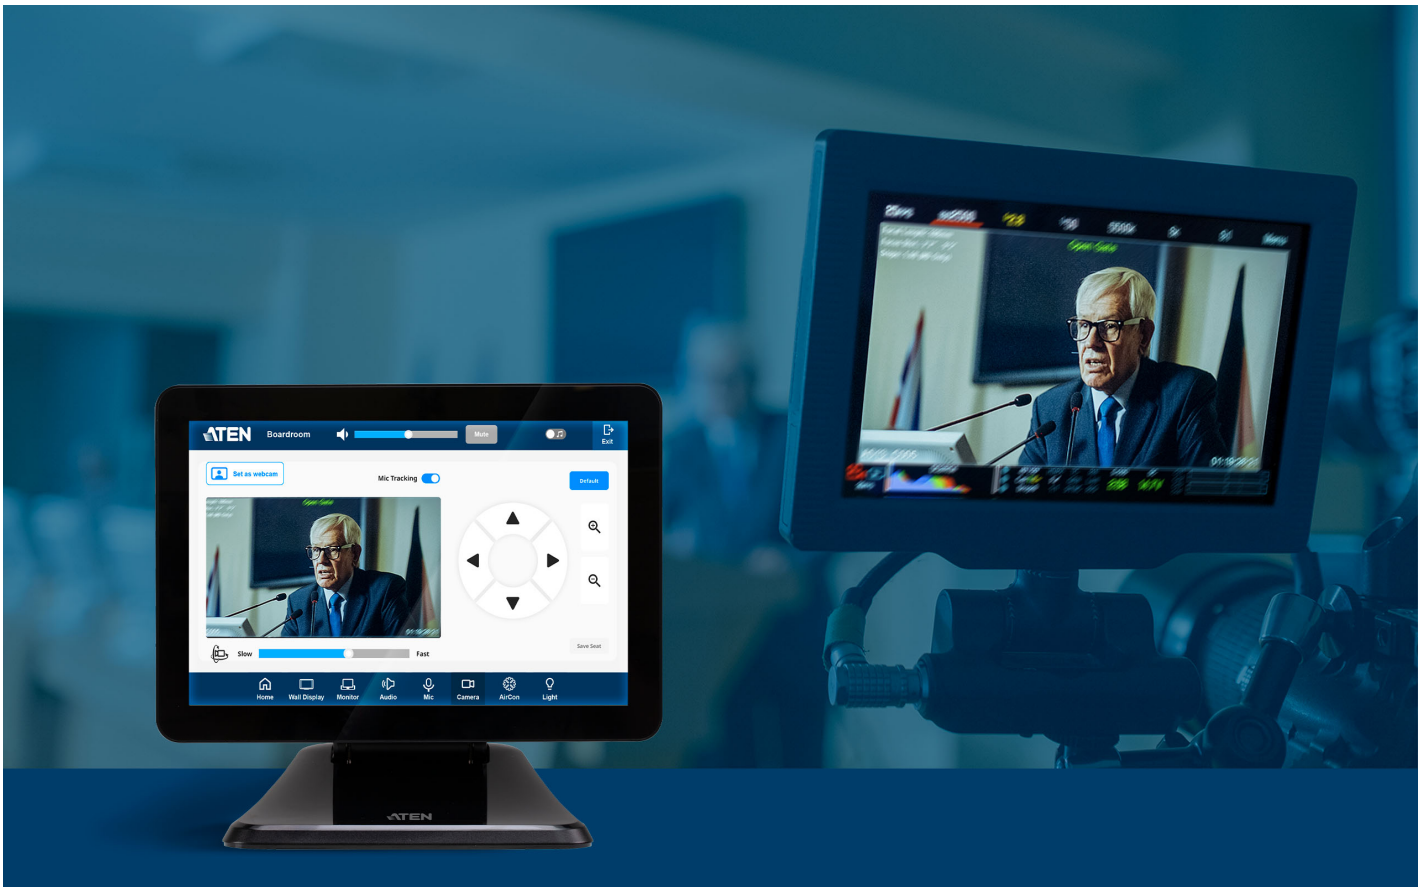

VK330

10.1" Touch Panel

The VK330 10" Touch Panel centralizes system control through an intuitive, responsive interface, allowing quick switching between the ATEN Control System app and third-party applications. Integrated with ATEN's Room Booking System, it also enables room status updates directly from the panel, streamlining meeting setup. Its compact 10" design and PoE capability make it ideal for mid- to large-sized meeting and conference rooms, where a clearly readable screen and simplified cabling are essential.

App Switching

RBS Integration

Video Streaming
Preview

Multi-Room
Centralized Control

Power
over Ethernet

VESA Mounting

Third-Party Application Control with AppSwitcher

In addition to interfacing with the ATEN Control System, the VK330 also serves as a dedicated, cost-effective touch panel for third-party apps such as video conferencing, device control, or custom room apps, enabling direct control without a separate controller.

Streamlining Access with In-Room Booking Control

With integration into [ATEN Unizon](#) and the Room Booking System, booking a room, checking in or out, viewing room status, and extending a meeting are all just a few taps away on the panel – anytime during a meeting.

Real-Time Video Streaming Preview

The VK330 displays real-time feeds from IP cameras and ATEN VE89 series video over IP transmitters via native RTSP/ONVIF protocols, enabling direct preview and seamless switching of video sources from the panel.