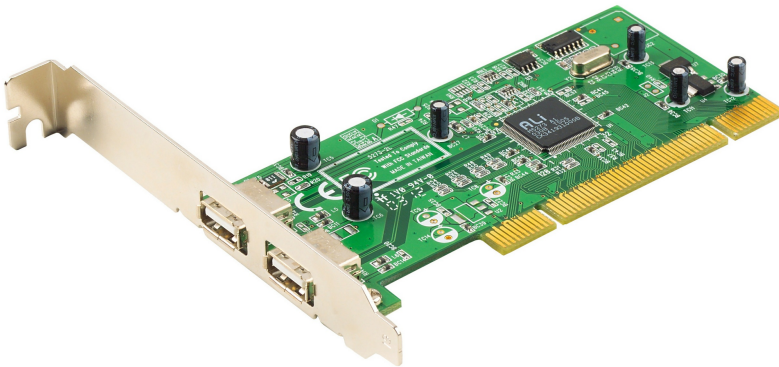

IC220U

2-Port USB 2.0 PCI Card

IC220U is a PCI card with 2 USB ports. It supports hot plug and PnP.

Features

- 2 port USB 2.0 PCI Card.
- Fully compliant with the USB 2.0 specification.
- Supports transfer speeds of up to 480 Mbps.
- Compatible with PC systems.
- Hot swappable.
- OS Support: Windows 2000, Windows XP, [Windows Vista](#) and Mac

Specification

Connectors	2 x USB Type A Female (White)
USB Specification	Compliant with USB 2.0
Protection	Fuse
OS Support	Windows XP SPI Native driven
Power Consumption	<p>3.3 V</p> <p>Note:</p> <ul style="list-style-type: none"> ● The measurement in Watts indicates the typical power consumption of the device with no external loading. ● The measurement in BTU/h indicates the power consumption of the device when it is fully loaded.