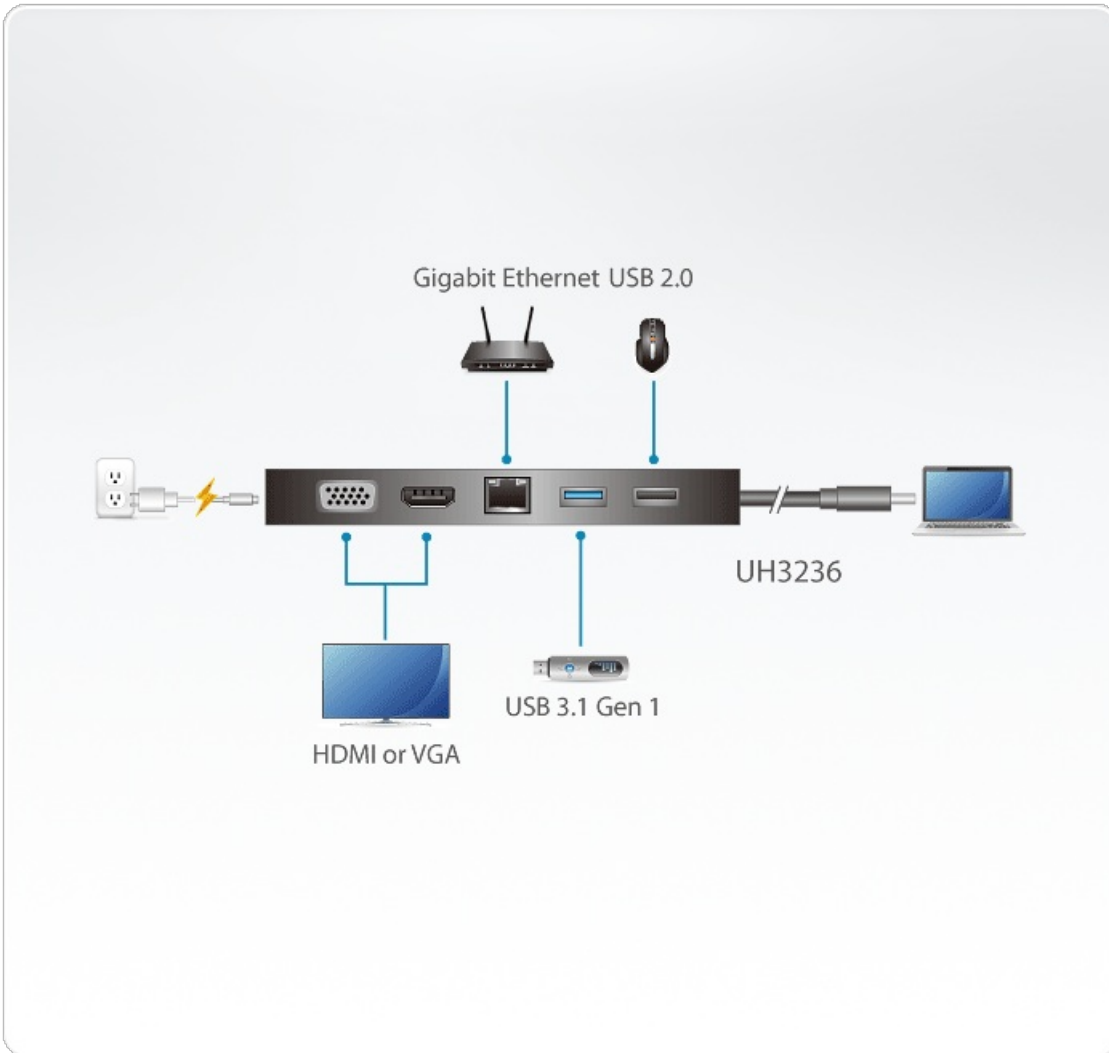

Diagram

ATEN International Co., Ltd.

3F., No.125, Sec. 2, Datong Rd., Sijhih District., New Taipei City 221, Taiwan
Phone: 886-2-8692-6789 Fax: 886-2-8692-6767
www.aten.com E-mail: marketing@aten.com

© Copyright 2015 ATEN® International Co., Ltd.
ATEN and the ATEN logo are trademarks of ATEN International Co., Ltd.
All rights reserved. All other trademarks are the property of their respective owners.